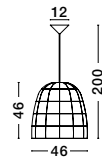

MARLO - 9586505
 Natural Rattan
 Black Fabric Wire & Base
 LED E27 1x12 Watt 230 Volt
 IP20 Bulb Excluded
 D: 30 H1: 30 H2: 185 cm

MARLO - 9586504
 Natural Rattan
 Black Fabric Wire & Base
 LED E27 1x12 Watt 230 Volt
 IP20 Bulb Excluded
 D: 46 H1: 46 H2: 200 cm