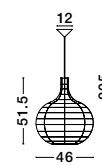

Adjustable Height

GRIFFIN - 9586508
 Dried Water Hyacinth
 Black Fabric Wire & Base
 LED E27 1x12 Watt 230 Volt
 IP20 Bulb Excluded
 D: 46 H1: 51.5 H2: 205 cm

Adjustable Height

GRIFFIN - 9586506
 Dried Water Hyacinth
 Black Fabric Wire & Base
 LED E27 1x12 Watt 230 Volt
 IP20 Bulb Excluded
 D: 42 H1: 58 H2: 205 cm

Adjustable Height

GRIFFIN - 9586507
 Dried Water Hyacinth
 Black Fabric Wire & Base
 LED E27 1x12 Watt 230 Volt
 IP20 Bulb Excluded
 D: 27 H1: 42.5 H2: 185 cm