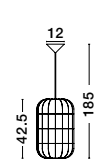

Adjustable Height

GRIFFIN - 9586508
 Dried Water Hyacinth
 Black Fabric Wire & Base
 LED E27 1x12 Watt 230 Volt
 IP20 Bulb Excluded
 D: 46 H1: 51.5 H2: 205 cm

Adjustable Height

GRIFFIN - 9586506
 Dried Water Hyacinth
 Black Fabric Wire & Base
 LED E27 1x12 Watt 230 Volt
 IP20 Bulb Excluded
 D: 42 H1: 58 H2: 205 cm

Adjustable Height

GRIFFIN - 9586507
 Dried Water Hyacinth
 Black Fabric Wire & Base
 LED E27 1x12 Watt 230 Volt
 IP20 Bulb Excluded
 D: 27 H1: 42.5 H2: 185 cm