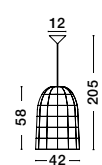

Adjustable Height

GRIFFIN - 9586508
 Dried Water Hyacinth
 Black Fabric Wire & Base
 LED E27 1x12 Watt 230 Volt
 IP20 Bulb Excluded
 D: 46 H1: 51.5 H2: 205 cm

Adjustable Height

GRIFFIN - 9586506
 Dried Water Hyacinth
 Black Fabric Wire & Base
 LED E27 1x12 Watt 230 Volt
 IP20 Bulb Excluded
 D: 42 H1: 58 H2: 205 cm

Adjustable Height

GRIFFIN - 9586507
 Dried Water Hyacinth
 Black Fabric Wire & Base
 LED E27 1x12 Watt 230 Volt
 IP20 Bulb Excluded
 D: 27 H1: 42.5 H2: 185 cm