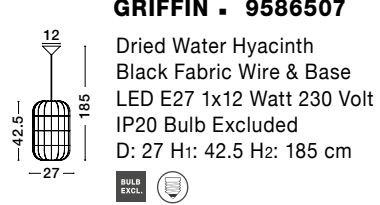

Adjustable
Height

Adjustable
Height

Adjustable
Height

GRIFFIN - 9586508

Dried Water Hyacinth
Black Fabric Wire & Base
LED E27 1x12 Watt 230 Volt
IP20 Bulb Excluded
D: 46 H1: 51.5 H2: 205 cm

GRIFFIN - 9586506

Dried Water Hyacinth
Black Fabric Wire & Base
LED E27 1x12 Watt 230 Volt
IP20 Bulb Excluded
D: 42 H1: 58 H2: 205 cm

GRIFFIN - 9586507

Dried Water Hyacinth
Black Fabric Wire & Base
LED E27 1x12 Watt 230 Volt
IP20 Bulb Excluded
D: 27 H1: 42.5 H2: 185 cm