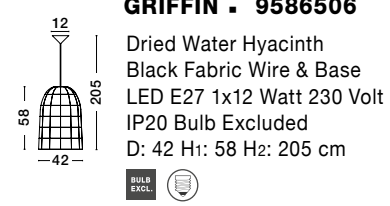

Adjustable Height

Adjustable Height

Adjustable Height

GRIFFIN - 9586508

Dried Water Hyacinth
Black Fabric Wire & Base
LED E27 1x12 Watt 230 Volt
IP20 Bulb Excluded
D: 46 H1: 51.5 H2: 205 cm

GRIFFIN - 9586506

Dried Water Hyacinth
Black Fabric Wire & Base
LED E27 1x12 Watt 230 Volt
IP20 Bulb Excluded
D: 42 H1: 58 H2: 205 cm

GRIFFIN - 9586507

Dried Water Hyacinth
Black Fabric Wire & Base
LED E27 1x12 Watt 230 Volt
IP20 Bulb Excluded
D: 27 H1: 42.5 H2: 185 cm