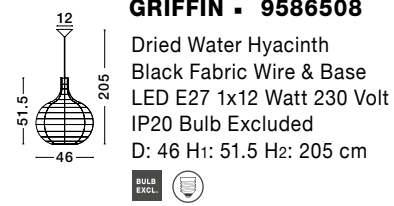

Adjustable Height

Adjustable Height

Adjustable Height

GRIFFIN - 9586508

Dried Water Hyacinth
Black Fabric Wire & Base
LED E27 1x12 Watt 230 Volt
IP20 Bulb Excluded
D: 46 H1: 51.5 H2: 205 cm

GRIFFIN - 9586506

Dried Water Hyacinth
Black Fabric Wire & Base
LED E27 1x12 Watt 230 Volt
IP20 Bulb Excluded
D: 42 H1: 58 H2: 205 cm

GRIFFIN - 9586507

Dried Water Hyacinth
Black Fabric Wire & Base
LED E27 1x12 Watt 230 Volt
IP20 Bulb Excluded
D: 27 H1: 42.5 H2: 185 cm