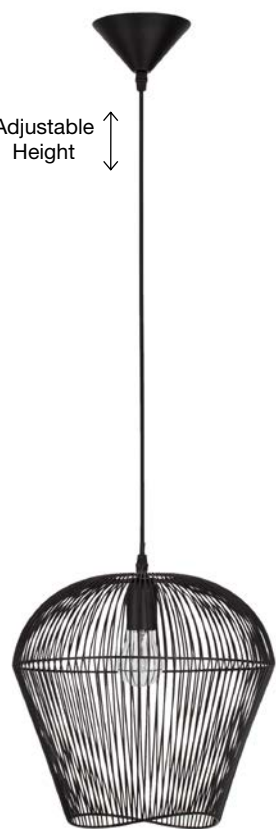

Adjustable Height

BREDO - 9586510
Black Aluminium
Black Fabric Wire & Base
LED E27 1x12 Watt 230 Volt
IP20 Bulb Excluded
D: 27.5 H1: 35 H2: 185 cm

Adjustable Height

BREDO - 9586512
Black Aluminium
Black Fabric Wire & Base
LED E27 1x12 Watt 230 Volt
IP20 Bulb Excluded
D: 31.5 H1: 29 H2: 185 cm

Adjustable Height

BREDO - 9586511
Black Aluminium
Black Fabric Wire & Base
LED E27 1x12 Watt 230 Volt
IP20 Bulb Excluded
D: 21 H1: 51.5 H2: 195 cm

Adjustable Height

DESIRE - 9586153
Gray Aluminium
LED E27 1x12 Watt 230 Volt
IP20 Bulb Excluded
D: 28 H1: 25 H2: 250 cm

Adjustable Height

DESIRE - 9586151
Black Aluminium
LED E27 1x12 Watt 230 Volt
IP20 Bulb Excluded
D: 28 H1: 25 H2: 250 cm

Adjustable Height

DESIRE - 9586152
White Aluminium
LED E27 1x12 Watt 230 Volt
IP20 Bulb Excluded
D: 28 H1: 25 H2: 250 cm