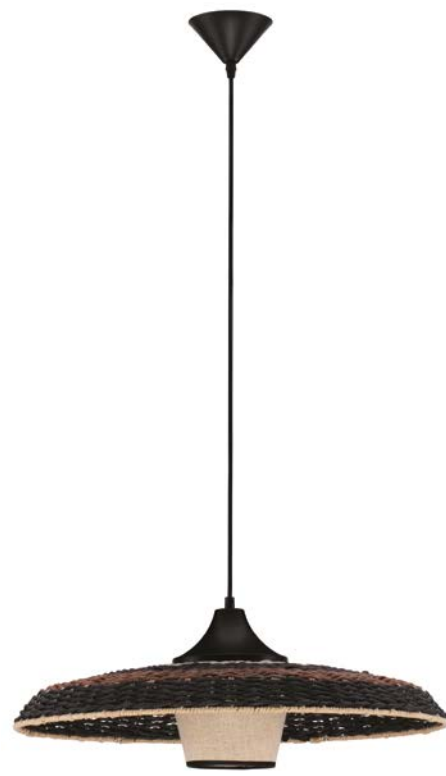

CAPA
— 9586519

Colorful Rattan
(Natural, Black, Brown)
Black Fabric Wire
& Base
LED
E27 · 1x12 Watt
230 Volt
BULB EXCLUDED
—
D: 61
H¹: 13
H²: 200 cm

CAPA
— 9586520

Colorful Rattan
(Natural, Black)
Black Fabric Wire
& Base
LED
E27 · 1x12 Watt
230 Volt
BULB EXCLUDED
—
D: 61
H¹: 13
H²: 200 cm

CAPA
— 9586519

CAPA
— 9586520

MELODY
— 9586518

Black Paper Rope
Black Fabric Wire
& Base
LED
E27 · 1x12 Watt
230 Volt
BULB EXCLUDED
—
D: 50
H¹: 45
H²: 200 cm

MELODY
— 9586518