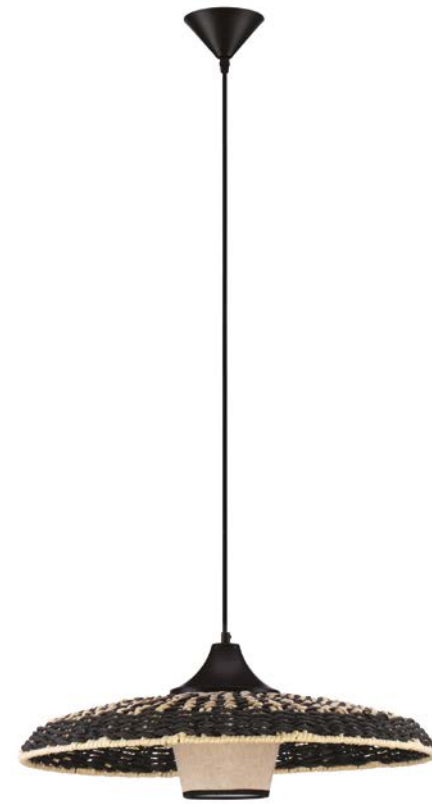

CAPA
— 9586519

Colorful Rattan
(Natural, Black, Brown)
Black Fabric Wire
& Base
LED
E27 · 1x12 Watt
230 Volt
BULB EXCLUDED
—
D: 61
H¹: 13
H²: 200 cm

CAPA
— 9586520

Colorful Rattan
(Natural, Black)
Black Fabric Wire
& Base
LED
E27 · 1x12 Watt
230 Volt
BULB EXCLUDED
—
D: 61
H¹: 13
H²: 200 cm

CAPA
— 9586519

CAPA
— 9586520

MELODY
— 9586518

Black Paper Rope
Black Fabric Wire
& Base
LED
E27 · 1x12 Watt
230 Volt
BULB EXCLUDED
—
D: 50
H¹: 45
H²: 200 cm

MELODY
— 9586518