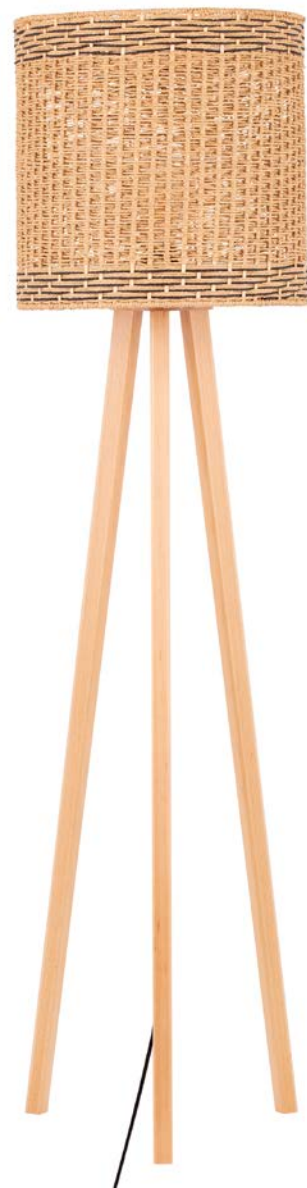

PLETTE
— 9586528

Dried Water Hyacinth
Natural Wood Base
Black Fabric Wire
(Cable Length: 350cm)
LED
E27 · 1x12 Watt
230 Volt

BULB EXCLUDED

—
D: 39
H: 38.5
H²: 165 cm

PLETTE
— 9586528

CARO
— 9586529

Colorful Rattan
(Natural Black Brown)
& Black Base Black
Fabric Wire
(Cable Length: 350cm)
LED
E27 · 1x12 Watt
230 Volt

BULB EXCLUDED

—
D: 46
H: 147.5 cm

CARO
— 9586529