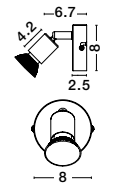

Rotating & Adjustable

LUP - 960001
Satin Gold Metal
LED GU10 1x10 Watt 230 Volt
IP20 Bulb Excluded
D: 8 W: 6.7 H: 10.9 cm

Rotating & Adjustable

LUP - 960005
Satin Black Metal
LED GU10 1x10 Watt 230 Volt
IP20 Bulb Excluded
D: 8 W: 6.7 H: 10.9 cm

Rotating & Adjustable

LUP - 960002
Satin Gold Metal
LED GU10 2x10 Watt 230 Volt
IP20 Bulb Excluded
L: 31 W: 8 H: 10.9 cm

Rotating & Adjustable

LUP - 960006
Satin Black Metal
LED GU10 2x10 Watt 230 Volt
IP20 Bulb Excluded
L: 31 W: 8 H: 10.9 cm

Rotating & Adjustable

LUP - 960003
Satin Gold Metal
LED GU10 3x10 Watt 230 Volt
IP20 Bulb Excluded
L: 49 W: 8 H: 10.9 cm

Rotating & Adjustable

LUP - 960007
Satin Black Metal
LED GU10 3x10 Watt 230 Volt
IP20 Bulb Excluded
L: 49 W: 8 H: 10.9 cm

Rotating & Adjustable

LUP - 960004
Satin Gold Metal
LED GU10 4x10 Watt 230 Volt
IP20 Bulb Excluded
L: 51 W: 8 H: 10.9 cm

Rotating & Adjustable

LUP - 960008
Satin Black Metal
LED GU10 4x10 Watt 230 Volt
IP20 Bulb Excluded
L: 51 W: 8 H: 10.9 cm