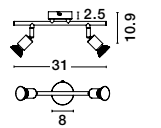

Rotating & Adjustable

LUP - 960001
Satin Gold Metal
LED GU10 1x10 Watt 230 Volt
IP20 Bulb Excluded
D: 8 W: 6.7 H: 10.9 cm

Rotating & Adjustable

LUP - 960005
Satin Black Metal
LED GU10 1x10 Watt 230 Volt
IP20 Bulb Excluded
D: 8 W: 6.7 H: 10.9 cm

Rotating & Adjustable

LUP - 960002
Satin Gold Metal
LED GU10 2x10 Watt 230 Volt
IP20 Bulb Excluded
L: 31 W: 8 H: 10.9 cm

Rotating & Adjustable

LUP - 960006
Satin Black Metal
LED GU10 2x10 Watt 230 Volt
IP20 Bulb Excluded
L: 31 W: 8 H: 10.9 cm

Rotating & Adjustable

LUP - 960003
Satin Gold Metal
LED GU10 3x10 Watt 230 Volt
IP20 Bulb Excluded
L: 49 W: 8 H: 10.9 cm

Rotating & Adjustable

LUP - 960007
Satin Black Metal
LED GU10 3x10 Watt 230 Volt
IP20 Bulb Excluded
L: 49 W: 8 H: 10.9 cm

Rotating & Adjustable

LUP - 960004
Satin Gold Metal
LED GU10 4x10 Watt 230 Volt
IP20 Bulb Excluded
L: 51 W: 8 H: 10.9 cm

Rotating & Adjustable

LUP - 960008
Satin Black Metal
LED GU10 4x10 Watt 230 Volt
IP20 Bulb Excluded
L: 51 W: 8 H: 10.9 cm