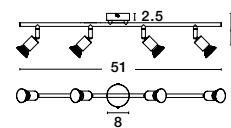

Rotating & Adjustable

LUP - 960002
Satin Gold Metal
LED GU10 2x10 Watt 230 Volt
IP20 Bulb Excluded
L: 31 W: 8 H: 10.9 cm

Rotating & Adjustable

LUP - 960006
Satin Black Metal
LED GU10 2x10 Watt 230 Volt
IP20 Bulb Excluded
L: 31 W: 8 H: 10.9 cm

Rotating & Adjustable

LUP - 960003
Satin Gold Metal
LED GU10 3x10 Watt 230 Volt
IP20 Bulb Excluded
L: 49 W: 8 H: 10.9 cm

Rotating & Adjustable

LUP - 960007
Satin Black Metal
LED GU10 3x10 Watt 230 Volt
IP20 Bulb Excluded
L: 49 W: 8 H: 10.9 cm

Rotating & Adjustable

LUP - 960004
Satin Gold Metal
LED GU10 4x10 Watt 230 Volt
IP20 Bulb Excluded
L: 51 W: 8 H: 10.9 cm

Rotating & Adjustable

LUP - 960008
Satin Black Metal
LED GU10 4x10 Watt 230 Volt
IP20 Bulb Excluded
L: 51 W: 8 H: 10.9 cm