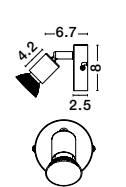

Rotating & Adjustable

LUP - 960001
Satin Gold Metal
LED GU10 1x10 Watt 230 Volt
IP20 Bulb Excluded
D: 8 W: 6.7 H: 10.9 cm

Rotating & Adjustable

LUP - 960005
Satin Black Metal
LED GU10 1x10 Watt 230 Volt
IP20 Bulb Excluded
D: 8 W: 6.7 H: 10.9 cm

Rotating & Adjustable

LUP - 960002
Satin Gold Metal
LED GU10 2x10 Watt 230 Volt
IP20 Bulb Excluded
L: 31 W: 8 H: 10.9 cm

Rotating & Adjustable

LUP - 960006
Satin Black Metal
LED GU10 2x10 Watt 230 Volt
IP20 Bulb Excluded
L: 31 W: 8 H: 10.9 cm

Rotating & Adjustable

LUP - 960003
Satin Gold Metal
LED GU10 3x10 Watt 230 Volt
IP20 Bulb Excluded
L: 49 W: 8 H: 10.9 cm

Rotating & Adjustable

LUP - 960007
Satin Black Metal
LED GU10 3x10 Watt 230 Volt
IP20 Bulb Excluded
L: 49 W: 8 H: 10.9 cm

Rotating & Adjustable

LUP - 960004
Satin Gold Metal
LED GU10 4x10 Watt 230 Volt
IP20 Bulb Excluded
L: 51 W: 8 H: 10.9 cm

Rotating & Adjustable

LUP - 960008
Satin Black Metal
LED GU10 4x10 Watt 230 Volt
IP20 Bulb Excluded
L: 51 W: 8 H: 10.9 cm