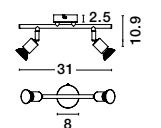

Rotating & Adjustable

LUP - 960001
Satin Gold Metal
LED GU10 1x10 Watt 230 Volt
IP20 Bulb Excluded
D: 8 W: 6.7 H: 10.9 cm

Rotating & Adjustable

LUP - 960005
Satin Black Metal
LED GU10 1x10 Watt 230 Volt
IP20 Bulb Excluded
D: 8 W: 6.7 H: 10.9 cm

Rotating & Adjustable

LUP - 960002
Satin Gold Metal
LED GU10 2x10 Watt 230 Volt
IP20 Bulb Excluded
L: 31 W: 8 H: 10.9 cm

Rotating & Adjustable

LUP - 960006
Satin Black Metal
LED GU10 2x10 Watt 230 Volt
IP20 Bulb Excluded
L: 31 W: 8 H: 10.9 cm

Rotating & Adjustable

LUP - 960003
Satin Gold Metal
LED GU10 3x10 Watt 230 Volt
IP20 Bulb Excluded
L: 49 W: 8 H: 10.9 cm

Rotating & Adjustable

LUP - 960007
Satin Black Metal
LED GU10 3x10 Watt 230 Volt
IP20 Bulb Excluded
L: 49 W: 8 H: 10.9 cm

Rotating & Adjustable

LUP - 960004
Satin Gold Metal
LED GU10 4x10 Watt 230 Volt
IP20 Bulb Excluded
L: 51 W: 8 H: 10.9 cm

Rotating & Adjustable

LUP - 960008
Satin Black Metal
LED GU10 4x10 Watt 230 Volt
IP20 Bulb Excluded
L: 51 W: 8 H: 10.9 cm