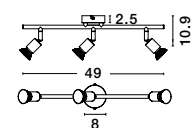

Rotating & Adjustable

LUP - 960002
Satin Gold Metal
LED GU10 2x10 Watt 230 Volt
IP20 Bulb Excluded
L: 31 W: 8 H: 10.9 cm

Rotating & Adjustable

LUP - 960006
Satin Black Metal
LED GU10 2x10 Watt 230 Volt
IP20 Bulb Excluded
L: 31 W: 8 H: 10.9 cm

Rotating & Adjustable

LUP - 960003
Satin Gold Metal
LED GU10 3x10 Watt 230 Volt
IP20 Bulb Excluded
L: 49 W: 8 H: 10.9 cm

Rotating & Adjustable

LUP - 960007
Satin Black Metal
LED GU10 3x10 Watt 230 Volt
IP20 Bulb Excluded
L: 49 W: 8 H: 10.9 cm

Rotating & Adjustable

LUP - 960004
Satin Gold Metal
LED GU10 4x10 Watt 230 Volt
IP20 Bulb Excluded
L: 51 W: 8 H: 10.9 cm

Rotating & Adjustable

LUP - 960008
Satin Black Metal
LED GU10 4x10 Watt 230 Volt
IP20 Bulb Excluded
L: 51 W: 8 H: 10.9 cm