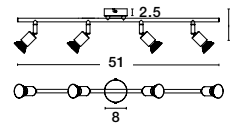

Rotating & Adjustable

LUP - 960002
Satin Gold Metal
LED GU10 2x10 Watt 230 Volt
IP20 Bulb Excluded
L: 31 W: 8 H: 10.9 cm

Rotating & Adjustable

LUP - 960006
Satin Black Metal
LED GU10 2x10 Watt 230 Volt
IP20 Bulb Excluded
L: 31 W: 8 H: 10.9 cm

Rotating & Adjustable

LUP - 960003
Satin Gold Metal
LED GU10 3x10 Watt 230 Volt
IP20 Bulb Excluded
L: 49 W: 8 H: 10.9 cm

Rotating & Adjustable

LUP - 960007
Satin Black Metal
LED GU10 3x10 Watt 230 Volt
IP20 Bulb Excluded
L: 49 W: 8 H: 10.9 cm

Rotating & Adjustable

LUP - 960004
Satin Gold Metal
LED GU10 4x10 Watt 230 Volt
IP20 Bulb Excluded
L: 51 W: 8 H: 10.9 cm

Rotating & Adjustable

LUP - 960008
Satin Black Metal
LED GU10 4x10 Watt 230 Volt
IP20 Bulb Excluded
L: 51 W: 8 H: 10.9 cm