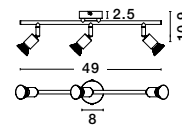

Rotating & Adjustable

LUP - 960002
Satin Gold Metal
LED GU10 2x10 Watt 230 Volt
IP20 Bulb Excluded
L: 31 W: 8 H: 10.9 cm

Rotating & Adjustable

LUP - 960006
Satin Black Metal
LED GU10 2x10 Watt 230 Volt
IP20 Bulb Excluded
L: 31 W: 8 H: 10.9 cm

Rotating & Adjustable

LUP - 960003
Satin Gold Metal
LED GU10 3x10 Watt 230 Volt
IP20 Bulb Excluded
L: 49 W: 8 H: 10.9 cm

Rotating & Adjustable

LUP - 960007
Satin Black Metal
LED GU10 3x10 Watt 230 Volt
IP20 Bulb Excluded
L: 49 W: 8 H: 10.9 cm

Rotating & Adjustable

LUP - 960004
Satin Gold Metal
LED GU10 4x10 Watt 230 Volt
IP20 Bulb Excluded
L: 51 W: 8 H: 10.9 cm

Rotating & Adjustable

LUP - 960008
Satin Black Metal
LED GU10 4x10 Watt 230 Volt
IP20 Bulb Excluded
L: 51 W: 8 H: 10.9 cm