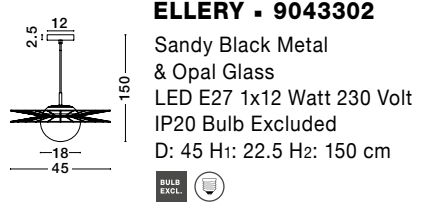

GL 90433031

ELLERY - 9043303

Gold Metal
& Opal Glass
LED E27 1x12 Watt 230 Volt
IP20 Bulb Excluded
D: 45 H: 22.5 H2: 150 cm

GL 96201271

FLY - 9620126

Matt Black Metal
& Opal Glass
LED E27 1x12 Watt 230 Volt
IP20 Bulb Excluded
D: 36 H: 115 cm

GL 90433031

ELLERY - 9043302

Sandy Black Metal
& Opal Glass
LED E27 1x12 Watt 230 Volt
IP20 Bulb Excluded
D: 45 H: 22.5 H2: 150 cm

GL 96201271

FLY - 9620127

Matt White Metal
& Opal Glass
LED E27 1x12 Watt 230 Volt
IP20 Bulb Excluded
D: 36 H: 115 cm