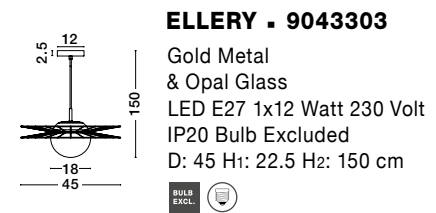

GL 90433031

ELLERY - 9043303

Gold Metal
& Opal Glass
LED E27 1x12 Watt 230 Volt
IP20 Bulb Excluded
D: 45 H: 22.5 H2: 150 cm

GL 96201271

FLY - 9620126

Matt Black Metal
& Opal Glass
LED E27 1x12 Watt 230 Volt
IP20 Bulb Excluded
D: 36 H: 115 cm

GL 90433031

ELLERY - 9043302

Sandy Black Metal
& Opal Glass
LED E27 1x12 Watt 230 Volt
IP20 Bulb Excluded
D: 45 H: 22.5 H2: 150 cm

GL 96201271

FLY - 9620127

Matt White Metal
& Opal Glass
LED E27 1x12 Watt 230 Volt
IP20 Bulb Excluded
D: 36 H: 115 cm