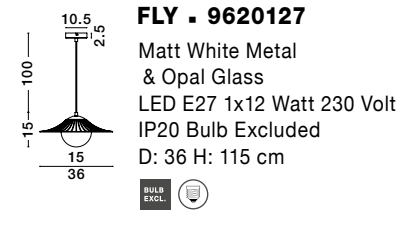

GL 90433031

ELLERY - 9043303

Gold Metal
& Opal Glass
LED E27 1x12 Watt 230 Volt
IP20 Bulb Excluded
D: 45 H: 22.5 H2: 150 cm

GL 96201271

FLY - 9620126

Matt Black Metal
& Opal Glass
LED E27 1x12 Watt 230 Volt
IP20 Bulb Excluded
D: 36 H: 115 cm

GL 90433031

ELLERY - 9043302

Sandy Black Metal
& Opal Glass
LED E27 1x12 Watt 230 Volt
IP20 Bulb Excluded
D: 45 H: 22.5 H2: 150 cm

GL 96201271

FLY - 9620127

Matt White Metal
& Opal Glass
LED E27 1x12 Watt 230 Volt
IP20 Bulb Excluded
D: 36 H: 115 cm