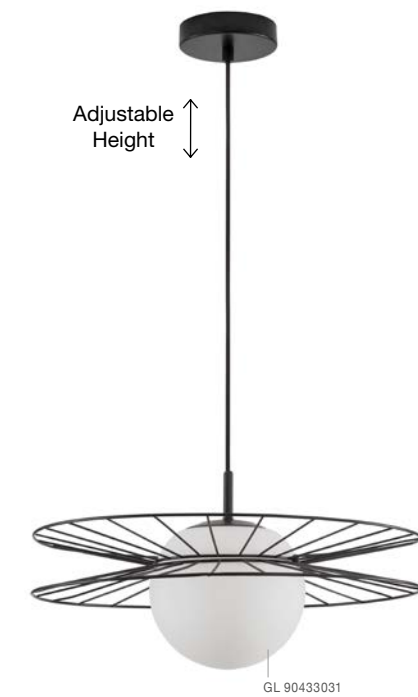

GL 90433031

ELLERY - 9043303

Gold Metal
& Opal Glass
LED E27 1x12 Watt 230 Volt
IP20 Bulb Excluded
D: 45 H: 22.5 H2: 150 cm

GL 96201271

FLY - 9620126

Matt Black Metal
& Opal Glass
LED E27 1x12 Watt 230 Volt
IP20 Bulb Excluded
D: 36 H: 115 cm

GL 90433031

ELLERY - 9043302

Sandy Black Metal
& Opal Glass
LED E27 1x12 Watt 230 Volt
IP20 Bulb Excluded
D: 45 H: 22.5 H2: 150 cm

GL 96201271

FLY - 9620127

Matt White Metal
& Opal Glass
LED E27 1x12 Watt 230 Volt
IP20 Bulb Excluded
D: 36 H: 115 cm