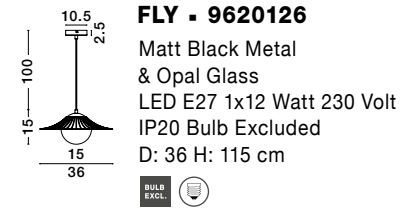

GL 90433031

ELLERY - 9043303

Gold Metal
& Opal Glass
LED E27 1x12 Watt 230 Volt
IP20 Bulb Excluded
D: 45 H: 22.5 H2: 150 cm

GL 96201271

FLY - 9620126

Matt Black Metal
& Opal Glass
LED E27 1x12 Watt 230 Volt
IP20 Bulb Excluded
D: 36 H: 115 cm

GL 90433031

ELLERY - 9043302

Sandy Black Metal
& Opal Glass
LED E27 1x12 Watt 230 Volt
IP20 Bulb Excluded
D: 45 H: 22.5 H2: 150 cm

GL 96201271

FLY - 9620127

Matt White Metal
& Opal Glass
LED E27 1x12 Watt 230 Volt
IP20 Bulb Excluded
D: 36 H: 115 cm