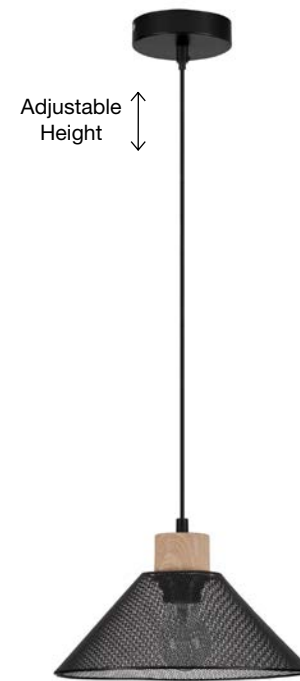

LYRON - 955803
 Matt Black Metal
 Natural Wood
 LED E27 1x12 Watt 230 Volt
 IP20 Bulb Excluded
 D: 30 H1: 19.5 H2: 120 cm

LYRON - 955802
 Matt White Metal
 Natural Wood
 LED E27 1x12 Watt 230 Volt
 IP20 Bulb Excluded
 D: 30 H1: 19.5 H2: 120 cm

IAN - 9620125
 Matt Black Metal
 LED E27 1x12 Watt 230 Volt
 Bulb Excluded IP20
 D: 29.5 H: 126 cm

IAN - 9620128
 Matt Black Metal
 Natural Wood
 LED E27 1x12 Watt 230 Volt
 IP20 Bulb Excluded
 D: 26 H: 110 cm