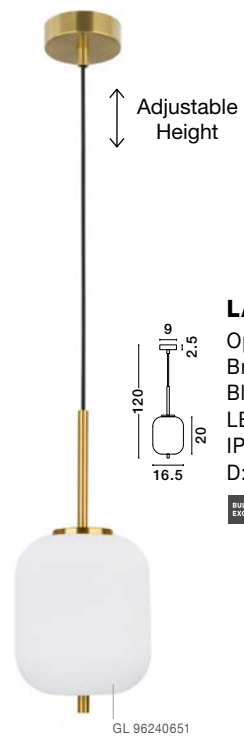

GL 96240611

LATO - 9624061

Opal Glass
Brass Gold Metal
Black Fabric Wire
LED E27 1x12 Watt 230 Volt
IP20 Bulb Excluded
D: 30 H1: 23 H2: 120 cm

GL 96240621

LATO - 9624062

Opal Glass
Brass Gold Metal
Black Fabric Wire
LED E27 1x12 Watt 230 Volt
IP20 Bulb Excluded
D: 22 H1: 40 H2: 120 cm

GL 96240631

LATO - 9624063

Opal Glass
Brass Gold Metal
Black Fabric Wire
LED E27 1x12 Watt 230 Volt
IP20 Bulb Excluded
D: 27 H1: 40 H2: 120 cm

GL 96240641

LATO - 9624064

Opal Glass
Brass Gold Metal
Black Fabric Wire
LED E14 1x5 Watt 230 Volt
IP20 Bulb Excluded
D: 18.5 H1: 17.2 H2: 120 cm

GL 96240651

LATO - 9624065

Opal Glass
Brass Gold Metal
Black Fabric Wire
LED E14 1x5 Watt 230 Volt
IP20 Bulb Excluded
D: 16.5 H1: 20 H2: 120 cm

GL 96240661

LATO - 9624066

Opal Glass
Brass Gold Metal
Black Fabric Wire
LED E14 1x5 Watt 230 Volt
IP20 Bulb Excluded
D: 15.8 H1: 23 H2: 120 cm