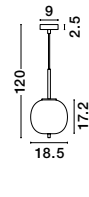

GL 96240631

LATO - 9624063

Opal Glass
Brass Gold Metal
Black Fabric Wire
LED E27 1x12 Watt 230 Volt
IP20 Bulb Excluded
D: 27 H1: 40 H2: 120 cm

GL 96240641

LATO - 9624064

Opal Glass
Brass Gold Metal
Black Fabric Wire
LED E14 1x5 Watt 230 Volt
IP20 Bulb Excluded
D: 18.5 H1: 17.2 H2: 120 cm

GL 96240651

LATO - 9624065

Opal Glass
Brass Gold Metal
Black Fabric Wire
LED E14 1x5 Watt 230 Volt
IP20 Bulb Excluded
D: 16.5 H1: 20 H2: 120 cm

GL 96240661

LATO - 9624066

Opal Glass
Brass Gold Metal
Black Fabric Wire
LED E14 1x5 Watt 230 Volt
IP20 Bulb Excluded
D: 15.8 H1: 23 H2: 120 cm