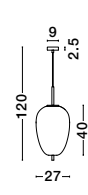

GL 96240611

LATO - 9624061

Opal Glass
Brass Gold Metal
Black Fabric Wire
LED E27 1x12 Watt 230 Volt
IP20 Bulb Excluded
D: 30 H1: 23 H2: 120 cm

GL 96240621

LATO - 9624062

Opal Glass
Brass Gold Metal
Black Fabric Wire
LED E27 1x12 Watt 230 Volt
IP20 Bulb Excluded
D: 22 H1: 40 H2: 120 cm

GL 96240631

LATO - 9624063

Opal Glass
Brass Gold Metal
Black Fabric Wire
LED E27 1x12 Watt 230 Volt
IP20 Bulb Excluded
D: 27 H1: 40 H2: 120 cm

GL 96240641

LATO - 9624064

Opal Glass
Brass Gold Metal
Black Fabric Wire
LED E14 1x5 Watt 230 Volt
IP20 Bulb Excluded
D: 18.5 H1: 17.2 H2: 120 cm