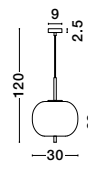

GL 96240611

LATO - 9624061

Opal Glass
Brass Gold Metal
Black Fabric Wire
LED E27 1x12 Watt 230 Volt
IP20 Bulb Excluded
D: 30 H1: 23 H2: 120 cm

GL 96240621

LATO - 9624062

Opal Glass
Brass Gold Metal
Black Fabric Wire
LED E27 1x12 Watt 230 Volt
IP20 Bulb Excluded
D: 22 H1: 40 H2: 120 cm

GL 96240631

LATO - 9624063

Opal Glass
Brass Gold Metal
Black Fabric Wire
LED E27 1x12 Watt 230 Volt
IP20 Bulb Excluded
D: 27 H1: 40 H2: 120 cm

GL 96240641

LATO - 9624064

Opal Glass
Brass Gold Metal
Black Fabric Wire
LED E14 1x5 Watt 230 Volt
IP20 Bulb Excluded
D: 18.5 H1: 17.2 H2: 120 cm