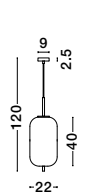

GL 96240611

LATO - 9624061

Opal Glass
Brass Gold Metal
Black Fabric Wire
LED E27 1x12 Watt 230 Volt
IP20 Bulb Excluded
D: 30 H1: 23 H2: 120 cm

GL 96240621

LATO - 9624062

Opal Glass
Brass Gold Metal
Black Fabric Wire
LED E27 1x12 Watt 230 Volt
IP20 Bulb Excluded
D: 22 H1: 40 H2: 120 cm

GL 96240631

LATO - 9624063

Opal Glass
Brass Gold Metal
Black Fabric Wire
LED E27 1x12 Watt 230 Volt
IP20 Bulb Excluded
D: 27 H1: 40 H2: 120 cm

GL 96240641

LATO - 9624064

Opal Glass
Brass Gold Metal
Black Fabric Wire
LED E14 1x5 Watt 230 Volt
IP20 Bulb Excluded
D: 18.5 H1: 17.2 H2: 120 cm