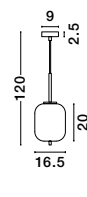

GL 96240631

LATO - 9624063

Opal Glass
Brass Gold Metal
Black Fabric Wire
LED E27 1x12 Watt 230 Volt
IP20 Bulb Excluded
D: 27 H1: 40 H2: 120 cm

GL 96240641

LATO - 9624064

Opal Glass
Brass Gold Metal
Black Fabric Wire
LED E14 1x5 Watt 230 Volt
IP20 Bulb Excluded
D: 18.5 H1: 17.2 H2: 120 cm

GL 96240651

LATO - 9624065

Opal Glass
Brass Gold Metal
Black Fabric Wire
LED E14 1x5 Watt 230 Volt
IP20 Bulb Excluded
D: 16.5 H1: 20 H2: 120 cm

GL 96240661

LATO - 9624066

Opal Glass
Brass Gold Metal
Black Fabric Wire
LED E14 1x5 Watt 230 Volt
IP20 Bulb Excluded
D: 15.8 H1: 23 H2: 120 cm