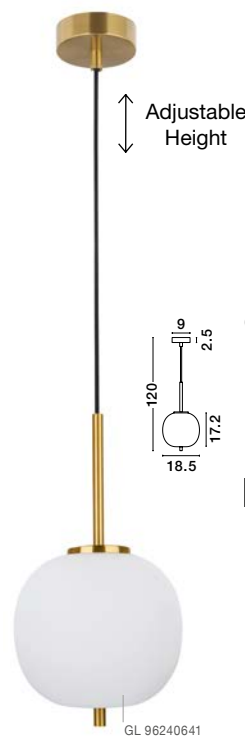

GL 96240611

LATO - 9624061

Opal Glass
Brass Gold Metal
Black Fabric Wire
LED E27 1x12 Watt 230 Volt
IP20 Bulb Excluded
D: 30 H1: 23 H2: 120 cm

GL 96240621

LATO - 9624062

Opal Glass
Brass Gold Metal
Black Fabric Wire
LED E27 1x12 Watt 230 Volt
IP20 Bulb Excluded
D: 22 H1: 40 H2: 120 cm

GL 96240631

LATO - 9624063

Opal Glass
Brass Gold Metal
Black Fabric Wire
LED E27 1x12 Watt 230 Volt
IP20 Bulb Excluded
D: 27 H1: 40 H2: 120 cm

GL 96240641

LATO - 9624064

Opal Glass
Brass Gold Metal
Black Fabric Wire
LED E14 1x5 Watt 230 Volt
IP20 Bulb Excluded
D: 18.5 H1: 17.2 H2: 120 cm

GL 96240651

LATO - 9624065

Opal Glass
Brass Gold Metal
Black Fabric Wire
LED E14 1x5 Watt 230 Volt
IP20 Bulb Excluded
D: 16.5 H1: 20 H2: 120 cm

GL 96240661

LATO - 9624066

Opal Glass
Brass Gold Metal
Black Fabric Wire
LED E14 1x5 Watt 230 Volt
IP20 Bulb Excluded
D: 15.8 H1: 23 H2: 120 cm