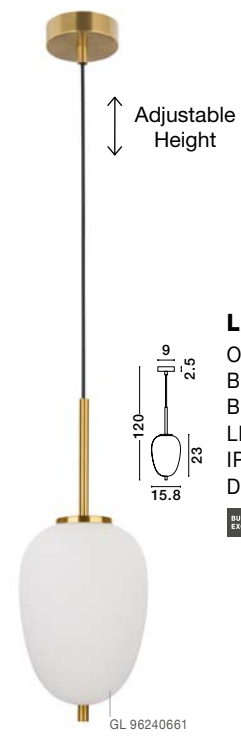

GL 96240611

LATO - 9624061

Opal Glass
Brass Gold Metal
Black Fabric Wire
LED E27 1x12 Watt 230 Volt
IP20 Bulb Excluded
D: 30 H1: 23 H2: 120 cm

GL 96240621

LATO - 9624062

Opal Glass
Brass Gold Metal
Black Fabric Wire
LED E27 1x12 Watt 230 Volt
IP20 Bulb Excluded
D: 22 H1: 40 H2: 120 cm

GL 96240631

LATO - 9624063

Opal Glass
Brass Gold Metal
Black Fabric Wire
LED E27 1x12 Watt 230 Volt
IP20 Bulb Excluded
D: 27 H1: 40 H2: 120 cm

GL 96240641

LATO - 9624064

Opal Glass
Brass Gold Metal
Black Fabric Wire
LED E14 1x5 Watt 230 Volt
IP20 Bulb Excluded
D: 18.5 H1: 17.2 H2: 120 cm

GL 96240651

LATO - 9624065

Opal Glass
Brass Gold Metal
Black Fabric Wire
LED E14 1x5 Watt 230 Volt
IP20 Bulb Excluded
D: 16.5 H1: 20 H2: 120 cm

GL 96240661

LATO - 9624066

Opal Glass
Brass Gold Metal
Black Fabric Wire
LED E14 1x5 Watt 230 Volt
IP20 Bulb Excluded
D: 15.8 H1: 23 H2: 120 cm