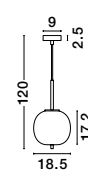

GL 96240631

**LATO - 9624063**

Opal Glass  
Brass Gold Metal  
Black Fabric Wire  
LED E27 1x12 Watt 230 Volt  
IP20 Bulb Excluded  
D: 27 H: 40 H2: 120 cm

GL 96240641

**LATO - 9624064**

Opal Glass  
Brass Gold Metal  
Black Fabric Wire  
LED E14 1x5 Watt 230 Volt  
IP20 Bulb Excluded  
D: 18.5 H: 17.2 H2: 120 cm

GL 96240651

**LATO - 9624065**

Opal Glass  
Brass Gold Metal  
Black Fabric Wire  
LED E14 1x5 Watt 230 Volt  
IP20 Bulb Excluded  
D: 16.5 H: 20 H2: 120 cm

GL 96240661

**LATO - 9624066**

Opal Glass  
Brass Gold Metal  
Black Fabric Wire  
LED E14 1x5 Watt 230 Volt  
IP20 Bulb Excluded  
D: 15.8 H: 23 H2: 120 cm