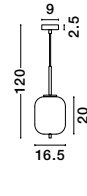

GL 96240611

**LATO - 9624061**

Opal Glass  
Brass Gold Metal  
Black Fabric Wire  
LED E27 1x12 Watt 230 Volt  
IP20 Bulb Excluded  
D: 30 H: 23 H2: 120 cm

GL 96240621

**LATO - 9624062**

Opal Glass  
Brass Gold Metal  
Black Fabric Wire  
LED E27 1x12 Watt 230 Volt  
IP20 Bulb Excluded  
D: 22 H: 40 H2: 120 cm

GL 96240631

**LATO - 9624063**

Opal Glass  
Brass Gold Metal  
Black Fabric Wire  
LED E27 1x12 Watt 230 Volt  
IP20 Bulb Excluded  
D: 27 H: 40 H2: 120 cm

GL 96240641

**LATO - 9624064**

Opal Glass  
Brass Gold Metal  
Black Fabric Wire  
LED E14 1x5 Watt 230 Volt  
IP20 Bulb Excluded  
D: 18.5 H: 17.2 H2: 120 cm

GL 96240651

**LATO - 9624065**

Opal Glass  
Brass Gold Metal  
Black Fabric Wire  
LED E14 1x5 Watt 230 Volt  
IP20 Bulb Excluded  
D: 16.5 H: 20 H2: 120 cm

GL 96240661

**LATO - 9624066**

Opal Glass  
Brass Gold Metal  
Black Fabric Wire  
LED E14 1x5 Watt 230 Volt  
IP20 Bulb Excluded  
D: 15.8 H: 23 H2: 120 cm