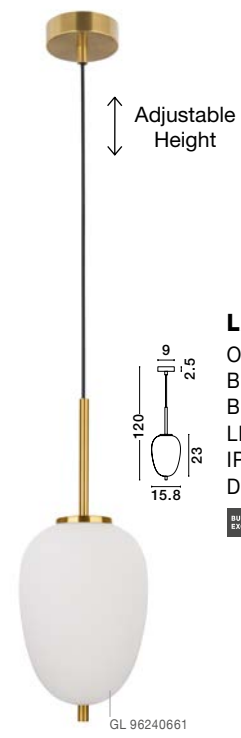

GL 96240611

**LATO - 9624061**

Opal Glass  
Brass Gold Metal  
Black Fabric Wire  
LED E27 1x12 Watt 230 Volt  
IP20 Bulb Excluded  
D: 30 H: 23 H2: 120 cm

GL 96240621

**LATO - 9624062**

Opal Glass  
Brass Gold Metal  
Black Fabric Wire  
LED E27 1x12 Watt 230 Volt  
IP20 Bulb Excluded  
D: 22 H: 40 H2: 120 cm

GL 96240631

**LATO - 9624063**

Opal Glass  
Brass Gold Metal  
Black Fabric Wire  
LED E27 1x12 Watt 230 Volt  
IP20 Bulb Excluded  
D: 27 H: 40 H2: 120 cm

GL 96240641

**LATO - 9624064**

Opal Glass  
Brass Gold Metal  
Black Fabric Wire  
LED E14 1x5 Watt 230 Volt  
IP20 Bulb Excluded  
D: 18.5 H: 17.2 H2: 120 cm

GL 96240651

**LATO - 9624065**

Opal Glass  
Brass Gold Metal  
Black Fabric Wire  
LED E14 1x5 Watt 230 Volt  
IP20 Bulb Excluded  
D: 16.5 H: 20 H2: 120 cm

GL 96240661

**LATO - 9624066**

Opal Glass  
Brass Gold Metal  
Black Fabric Wire  
LED E14 1x5 Watt 230 Volt  
IP20 Bulb Excluded  
D: 15.8 H: 23 H2: 120 cm