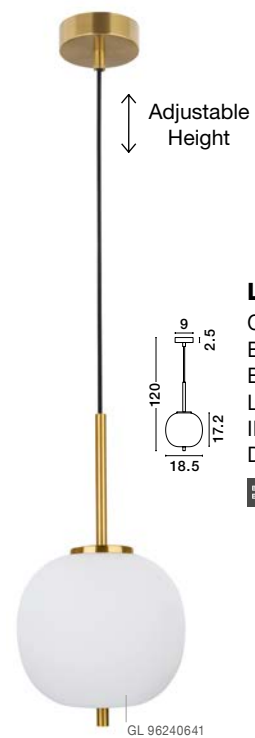

GL 96240611

**LATO - 9624061**

Opal Glass  
Brass Gold Metal  
Black Fabric Wire  
LED E27 1x12 Watt 230 Volt  
IP20 Bulb Excluded  
D: 30 H: 23 H2: 120 cm

GL 96240621

**LATO - 9624062**

Opal Glass  
Brass Gold Metal  
Black Fabric Wire  
LED E27 1x12 Watt 230 Volt  
IP20 Bulb Excluded  
D: 22 H: 40 H2: 120 cm

GL 96240631

**LATO - 9624063**

Opal Glass  
Brass Gold Metal  
Black Fabric Wire  
LED E27 1x12 Watt 230 Volt  
IP20 Bulb Excluded  
D: 27 H: 40 H2: 120 cm

GL 96240641

**LATO - 9624064**

Opal Glass  
Brass Gold Metal  
Black Fabric Wire  
LED E14 1x5 Watt 230 Volt  
IP20 Bulb Excluded  
D: 18.5 H: 17.2 H2: 120 cm

GL 96240651

**LATO - 9624065**

Opal Glass  
Brass Gold Metal  
Black Fabric Wire  
LED E14 1x5 Watt 230 Volt  
IP20 Bulb Excluded  
D: 16.5 H: 20 H2: 120 cm

GL 96240661

**LATO - 9624066**

Opal Glass  
Brass Gold Metal  
Black Fabric Wire  
LED E14 1x5 Watt 230 Volt  
IP20 Bulb Excluded  
D: 15.8 H: 23 H2: 120 cm