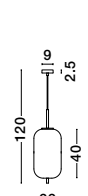

GL 96240611

**LATO - 9624061**

Opal Glass  
Brass Gold Metal  
Black Fabric Wire  
LED E27 1x12 Watt 230 Volt  
IP20 Bulb Excluded  
D: 30 H: 23 H2: 120 cm

GL 96240621

**LATO - 9624062**

Opal Glass  
Brass Gold Metal  
Black Fabric Wire  
LED E27 1x12 Watt 230 Volt  
IP20 Bulb Excluded  
D: 22 H: 40 H2: 120 cm

GL 96240631

**LATO - 9624063**

Opal Glass  
Brass Gold Metal  
Black Fabric Wire  
LED E27 1x12 Watt 230 Volt  
IP20 Bulb Excluded  
D: 27 H: 40 H2: 120 cm

GL 96240641

**LATO - 9624064**

Opal Glass  
Brass Gold Metal  
Black Fabric Wire  
LED E14 1x5 Watt 230 Volt  
IP20 Bulb Excluded  
D: 18.5 H: 17.2 H2: 120 cm

GL 96240651

**LATO - 9624065**

Opal Glass  
Brass Gold Metal  
Black Fabric Wire  
LED E14 1x5 Watt 230 Volt  
IP20 Bulb Excluded  
D: 16.5 H: 20 H2: 120 cm

GL 96240661

**LATO - 9624066**

Opal Glass  
Brass Gold Metal  
Black Fabric Wire  
LED E14 1x5 Watt 230 Volt  
IP20 Bulb Excluded  
D: 15.8 H: 23 H2: 120 cm