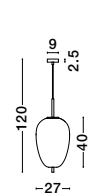

GL 96240611

**LATO - 9624061**

Opal Glass  
Brass Gold Metal  
Black Fabric Wire  
LED E27 1x12 Watt 230 Volt  
IP20 Bulb Excluded  
D: 30 H: 23 H2: 120 cm

GL 96240621

**LATO - 9624062**

Opal Glass  
Brass Gold Metal  
Black Fabric Wire  
LED E27 1x12 Watt 230 Volt  
IP20 Bulb Excluded  
D: 22 H: 40 H2: 120 cm

GL 96240631

**LATO - 9624063**

Opal Glass  
Brass Gold Metal  
Black Fabric Wire  
LED E27 1x12 Watt 230 Volt  
IP20 Bulb Excluded  
D: 27 H: 40 H2: 120 cm

GL 96240641

**LATO - 9624064**

Opal Glass  
Brass Gold Metal  
Black Fabric Wire  
LED E14 1x5 Watt 230 Volt  
IP20 Bulb Excluded  
D: 18.5 H: 17.2 H2: 120 cm

GL 96240651

**LATO - 9624065**

Opal Glass  
Brass Gold Metal  
Black Fabric Wire  
LED E14 1x5 Watt 230 Volt  
IP20 Bulb Excluded  
D: 16.5 H: 20 H2: 120 cm

GL 96240661

**LATO - 9624066**

Opal Glass  
Brass Gold Metal  
Black Fabric Wire  
LED E14 1x5 Watt 230 Volt  
IP20 Bulb Excluded  
D: 15.8 H: 23 H2: 120 cm