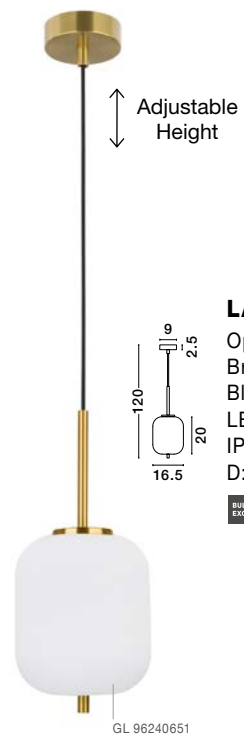

GL 96240611

**LATO - 9624061**

Opal Glass  
Brass Gold Metal  
Black Fabric Wire  
LED E27 1x12 Watt 230 Volt  
IP20 Bulb Excluded  
D: 30 H: 23 H2: 120 cm

GL 96240621

**LATO - 9624062**

Opal Glass  
Brass Gold Metal  
Black Fabric Wire  
LED E27 1x12 Watt 230 Volt  
IP20 Bulb Excluded  
D: 22 H: 40 H2: 120 cm

GL 96240631

**LATO - 9624063**

Opal Glass  
Brass Gold Metal  
Black Fabric Wire  
LED E27 1x12 Watt 230 Volt  
IP20 Bulb Excluded  
D: 27 H: 40 H2: 120 cm

GL 96240641

**LATO - 9624064**

Opal Glass  
Brass Gold Metal  
Black Fabric Wire  
LED E14 1x5 Watt 230 Volt  
IP20 Bulb Excluded  
D: 18.5 H: 17.2 H2: 120 cm

GL 96240651

**LATO - 9624065**

Opal Glass  
Brass Gold Metal  
Black Fabric Wire  
LED E14 1x5 Watt 230 Volt  
IP20 Bulb Excluded  
D: 16.5 H: 20 H2: 120 cm

GL 96240661

**LATO - 9624066**

Opal Glass  
Brass Gold Metal  
Black Fabric Wire  
LED E14 1x5 Watt 230 Volt  
IP20 Bulb Excluded  
D: 15.8 H: 23 H2: 120 cm