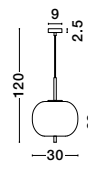

GL 96240611

**LATO - 9624061**

Opal Glass  
Brass Gold Metal  
Black Fabric Wire  
LED E27 1x12 Watt 230 Volt  
IP20 Bulb Excluded  
D: 30 H: 23 H2: 120 cm

GL 96240621

**LATO - 9624062**

Opal Glass  
Brass Gold Metal  
Black Fabric Wire  
LED E27 1x12 Watt 230 Volt  
IP20 Bulb Excluded  
D: 22 H: 40 H2: 120 cm

GL 96240631

**LATO - 9624063**

Opal Glass  
Brass Gold Metal  
Black Fabric Wire  
LED E27 1x12 Watt 230 Volt  
IP20 Bulb Excluded  
D: 27 H: 40 H2: 120 cm

GL 96240641

**LATO - 9624064**

Opal Glass  
Brass Gold Metal  
Black Fabric Wire  
LED E14 1x5 Watt 230 Volt  
IP20 Bulb Excluded  
D: 18.5 H: 17.2 H2: 120 cm

GL 96240651

**LATO - 9624065**

Opal Glass  
Brass Gold Metal  
Black Fabric Wire  
LED E14 1x5 Watt 230 Volt  
IP20 Bulb Excluded  
D: 16.5 H: 20 H2: 120 cm

GL 96240661

**LATO - 9624066**

Opal Glass  
Brass Gold Metal  
Black Fabric Wire  
LED E14 1x5 Watt 230 Volt  
IP20 Bulb Excluded  
D: 15.8 H: 23 H2: 120 cm