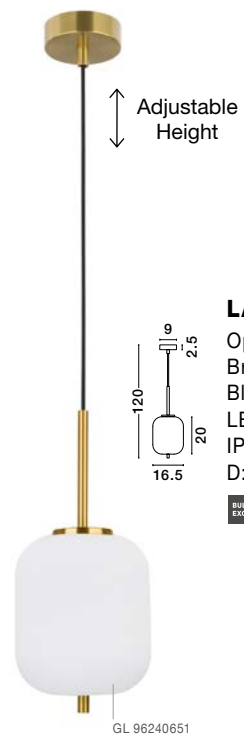

GL 96240611

LATO - 9624061

Opal Glass
Brass Gold Metal
Black Fabric Wire
LED E27 1x12 Watt 230 Volt
IP20 Bulb Excluded
D: 30 H1: 23 H2: 120 cm

GL 96240621

LATO - 9624062

Opal Glass
Brass Gold Metal
Black Fabric Wire
LED E27 1x12 Watt 230 Volt
IP20 Bulb Excluded
D: 22 H1: 40 H2: 120 cm

GL 96240631

LATO - 9624063

Opal Glass
Brass Gold Metal
Black Fabric Wire
LED E27 1x12 Watt 230 Volt
IP20 Bulb Excluded
D: 27 H1: 40 H2: 120 cm

GL 96240641

LATO - 9624064

Opal Glass
Brass Gold Metal
Black Fabric Wire
LED E14 1x5 Watt 230 Volt
IP20 Bulb Excluded
D: 18.5 H1: 17.2 H2: 120 cm

GL 96240651

LATO - 9624065

Opal Glass
Brass Gold Metal
Black Fabric Wire
LED E14 1x5 Watt 230 Volt
IP20 Bulb Excluded
D: 16.5 H1: 20 H2: 120 cm

GL 96240661

LATO - 9624066

Opal Glass
Brass Gold Metal
Black Fabric Wire
LED E14 1x5 Watt 230 Volt
IP20 Bulb Excluded
D: 15.8 H1: 23 H2: 120 cm