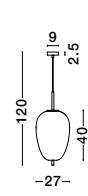

GL 96240611

LATO - 9624061

Opal Glass
Brass Gold Metal
Black Fabric Wire
LED E27 1x12 Watt 230 Volt
IP20 Bulb Excluded
D: 30 H1: 23 H2: 120 cm

GL 96240621

LATO - 9624062

Opal Glass
Brass Gold Metal
Black Fabric Wire
LED E27 1x12 Watt 230 Volt
IP20 Bulb Excluded
D: 22 H1: 40 H2: 120 cm

GL 96240631

LATO - 9624063

Opal Glass
Brass Gold Metal
Black Fabric Wire
LED E27 1x12 Watt 230 Volt
IP20 Bulb Excluded
D: 27 H1: 40 H2: 120 cm

GL 96240641

LATO - 9624064

Opal Glass
Brass Gold Metal
Black Fabric Wire
LED E14 1x5 Watt 230 Volt
IP20 Bulb Excluded
D: 18.5 H1: 17.2 H2: 120 cm