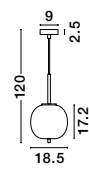

GL 96240631

LATO - 9624063

Opal Glass
Brass Gold Metal
Black Fabric Wire
LED E27 1x12 Watt 230 Volt
IP20 Bulb Excluded
D: 27 H1: 40 H2: 120 cm

GL 96240641

LATO - 9624064

Opal Glass
Brass Gold Metal
Black Fabric Wire
LED E14 1x5 Watt 230 Volt
IP20 Bulb Excluded
D: 18.5 H1: 17.2 H2: 120 cm

GL 96240651

LATO - 9624065

Opal Glass
Brass Gold Metal
Black Fabric Wire
LED E14 1x5 Watt 230 Volt
IP20 Bulb Excluded
D: 16.5 H1: 20 H2: 120 cm

GL 96240661

LATO - 9624066

Opal Glass
Brass Gold Metal
Black Fabric Wire
LED E14 1x5 Watt 230 Volt
IP20 Bulb Excluded
D: 15.8 H1: 23 H2: 120 cm