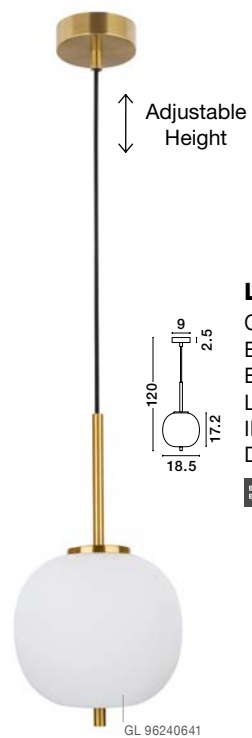

GL 96240611

LATO - 9624061

Opal Glass
Brass Gold Metal
Black Fabric Wire
LED E27 1x12 Watt 230 Volt
IP20 Bulb Excluded
D: 30 H1: 23 H2: 120 cm

GL 96240621

LATO - 9624062

Opal Glass
Brass Gold Metal
Black Fabric Wire
LED E27 1x12 Watt 230 Volt
IP20 Bulb Excluded
D: 22 H1: 40 H2: 120 cm

GL 96240631

LATO - 9624063

Opal Glass
Brass Gold Metal
Black Fabric Wire
LED E27 1x12 Watt 230 Volt
IP20 Bulb Excluded
D: 27 H1: 40 H2: 120 cm

GL 96240641

LATO - 9624064

Opal Glass
Brass Gold Metal
Black Fabric Wire
LED E14 1x5 Watt 230 Volt
IP20 Bulb Excluded
D: 18.5 H1: 17.2 H2: 120 cm

GL 96240651

LATO - 9624065

Opal Glass
Brass Gold Metal
Black Fabric Wire
LED E14 1x5 Watt 230 Volt
IP20 Bulb Excluded
D: 16.5 H1: 20 H2: 120 cm

GL 96240661

LATO - 9624066

Opal Glass
Brass Gold Metal
Black Fabric Wire
LED E14 1x5 Watt 230 Volt
IP20 Bulb Excluded
D: 15.8 H1: 23 H2: 120 cm