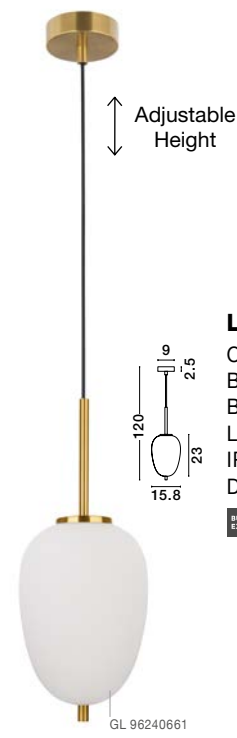

GL 96240611

LATO - 9624061

Opal Glass
Brass Gold Metal
Black Fabric Wire
LED E27 1x12 Watt 230 Volt
IP20 Bulb Excluded
D: 30 H1: 23 H2: 120 cm

GL 96240621

LATO - 9624062

Opal Glass
Brass Gold Metal
Black Fabric Wire
LED E27 1x12 Watt 230 Volt
IP20 Bulb Excluded
D: 22 H1: 40 H2: 120 cm

GL 96240631

LATO - 9624063

Opal Glass
Brass Gold Metal
Black Fabric Wire
LED E27 1x12 Watt 230 Volt
IP20 Bulb Excluded
D: 27 H1: 40 H2: 120 cm

GL 96240641

LATO - 9624064

Opal Glass
Brass Gold Metal
Black Fabric Wire
LED E14 1x5 Watt 230 Volt
IP20 Bulb Excluded
D: 18.5 H1: 17.2 H2: 120 cm

GL 96240651

LATO - 9624065

Opal Glass
Brass Gold Metal
Black Fabric Wire
LED E14 1x5 Watt 230 Volt
IP20 Bulb Excluded
D: 16.5 H1: 20 H2: 120 cm

GL 96240661

LATO - 9624066

Opal Glass
Brass Gold Metal
Black Fabric Wire
LED E14 1x5 Watt 230 Volt
IP20 Bulb Excluded
D: 15.8 H1: 23 H2: 120 cm