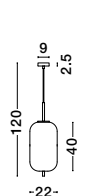

GL 96240611

LATO - 9624061

Opal Glass
Brass Gold Metal
Black Fabric Wire
LED E27 1x12 Watt 230 Volt
IP20 Bulb Excluded
D: 30 H1: 23 H2: 120 cm

GL 96240621

LATO - 9624062

Opal Glass
Brass Gold Metal
Black Fabric Wire
LED E27 1x12 Watt 230 Volt
IP20 Bulb Excluded
D: 22 H1: 40 H2: 120 cm

GL 96240631

LATO - 9624063

Opal Glass
Brass Gold Metal
Black Fabric Wire
LED E27 1x12 Watt 230 Volt
IP20 Bulb Excluded
D: 27 H1: 40 H2: 120 cm

GL 96240641

LATO - 9624064

Opal Glass
Brass Gold Metal
Black Fabric Wire
LED E14 1x5 Watt 230 Volt
IP20 Bulb Excluded
D: 18.5 H1: 17.2 H2: 120 cm