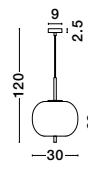

GL 96240611

LATO - 9624061

Opal Glass
Brass Gold Metal
Black Fabric Wire
LED E27 1x12 Watt 230 Volt
IP20 Bulb Excluded
D: 30 H1: 23 H2: 120 cm

GL 96240621

LATO - 9624062

Opal Glass
Brass Gold Metal
Black Fabric Wire
LED E27 1x12 Watt 230 Volt
IP20 Bulb Excluded
D: 22 H1: 40 H2: 120 cm

GL 96240631

LATO - 9624063

Opal Glass
Brass Gold Metal
Black Fabric Wire
LED E27 1x12 Watt 230 Volt
IP20 Bulb Excluded
D: 27 H1: 40 H2: 120 cm

GL 96240641

LATO - 9624064

Opal Glass
Brass Gold Metal
Black Fabric Wire
LED E14 1x5 Watt 230 Volt
IP20 Bulb Excluded
D: 18.5 H1: 17.2 H2: 120 cm