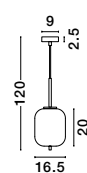

GL 96240631

LATO - 9624063

Opal Glass
Brass Gold Metal
Black Fabric Wire
LED E27 1x12 Watt 230 Volt
IP20 Bulb Excluded
D: 27 H1: 40 H2: 120 cm

GL 96240641

LATO - 9624064

Opal Glass
Brass Gold Metal
Black Fabric Wire
LED E14 1x5 Watt 230 Volt
IP20 Bulb Excluded
D: 18.5 H1: 17.2 H2: 120 cm

GL 96240651

LATO - 9624065

Opal Glass
Brass Gold Metal
Black Fabric Wire
LED E14 1x5 Watt 230 Volt
IP20 Bulb Excluded
D: 16.5 H1: 20 H2: 120 cm

GL 96240661

LATO - 9624066

Opal Glass
Brass Gold Metal
Black Fabric Wire
LED E14 1x5 Watt 230 Volt
IP20 Bulb Excluded
D: 15.8 H1: 23 H2: 120 cm