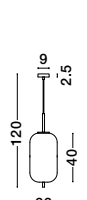

GL 96240611

**LATO - 9624061**

Opal Glass  
 Brass Gold Metal  
 Black Fabric Wire  
 LED E27 1x12 Watt 230 Volt  
 IP20 Bulb Excluded  
 D: 30 H: 23 H<sub>2</sub>: 120 cm

GL 96240621

**LATO - 9624062**

Opal Glass  
 Brass Gold Metal  
 Black Fabric Wire  
 LED E27 1x12 Watt 230 Volt  
 IP20 Bulb Excluded  
 D: 22 H: 40 H<sub>2</sub>: 120 cm

GL 96240631

**LATO - 9624063**

Opal Glass  
 Brass Gold Metal  
 Black Fabric Wire  
 LED E27 1x12 Watt 230 Volt  
 IP20 Bulb Excluded  
 D: 27 H: 40 H<sub>2</sub>: 120 cm

GL 96240641

**LATO - 9624064**

Opal Glass  
 Brass Gold Metal  
 Black Fabric Wire  
 LED E14 1x5 Watt 230 Volt  
 IP20 Bulb Excluded  
 D: 18.5 H: 17.2 H<sub>2</sub>: 120 cm

GL 96240651

**LATO - 9624065**

Opal Glass  
 Brass Gold Metal  
 Black Fabric Wire  
 LED E14 1x5 Watt 230 Volt  
 IP20 Bulb Excluded  
 D: 16.5 H: 20 H<sub>2</sub>: 120 cm

GL 96240661

**LATO - 9624066**

Opal Glass  
 Brass Gold Metal  
 Black Fabric Wire  
 LED E14 1x5 Watt 230 Volt  
 IP20 Bulb Excluded  
 D: 15.8 H: 23 H<sub>2</sub>: 120 cm