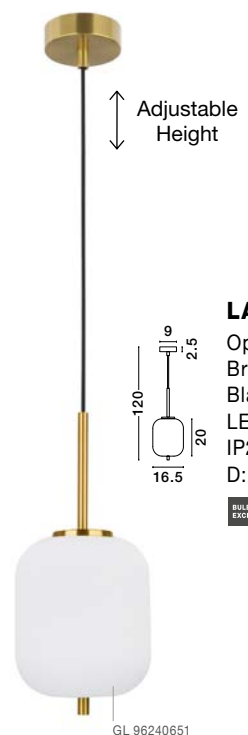

GL 96240611

**LATO - 9624061**

Opal Glass  
 Brass Gold Metal  
 Black Fabric Wire  
 LED E27 1x12 Watt 230 Volt  
 IP20 Bulb Excluded  
 D: 30 H: 23 H<sub>2</sub>: 120 cm

GL 96240621

**LATO - 9624062**

Opal Glass  
 Brass Gold Metal  
 Black Fabric Wire  
 LED E27 1x12 Watt 230 Volt  
 IP20 Bulb Excluded  
 D: 22 H: 40 H<sub>2</sub>: 120 cm

GL 96240631

**LATO - 9624063**

Opal Glass  
 Brass Gold Metal  
 Black Fabric Wire  
 LED E27 1x12 Watt 230 Volt  
 IP20 Bulb Excluded  
 D: 27 H: 40 H<sub>2</sub>: 120 cm

GL 96240641

**LATO - 9624064**

Opal Glass  
 Brass Gold Metal  
 Black Fabric Wire  
 LED E14 1x5 Watt 230 Volt  
 IP20 Bulb Excluded  
 D: 18.5 H: 17.2 H<sub>2</sub>: 120 cm

GL 96240651

**LATO - 9624065**

Opal Glass  
 Brass Gold Metal  
 Black Fabric Wire  
 LED E14 1x5 Watt 230 Volt  
 IP20 Bulb Excluded  
 D: 16.5 H: 20 H<sub>2</sub>: 120 cm

GL 96240661

**LATO - 9624066**

Opal Glass  
 Brass Gold Metal  
 Black Fabric Wire  
 LED E14 1x5 Watt 230 Volt  
 IP20 Bulb Excluded  
 D: 15.8 H: 23 H<sub>2</sub>: 120 cm