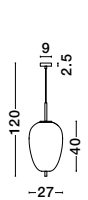

GL 96240611

**LATO - 9624061**

Opal Glass  
 Brass Gold Metal  
 Black Fabric Wire  
 LED E27 1x12 Watt 230 Volt  
 IP20 Bulb Excluded  
 D: 30 H: 23 H<sub>2</sub>: 120 cm

GL 96240621

**LATO - 9624062**

Opal Glass  
 Brass Gold Metal  
 Black Fabric Wire  
 LED E27 1x12 Watt 230 Volt  
 IP20 Bulb Excluded  
 D: 22 H: 40 H<sub>2</sub>: 120 cm

GL 96240631

**LATO - 9624063**

Opal Glass  
 Brass Gold Metal  
 Black Fabric Wire  
 LED E27 1x12 Watt 230 Volt  
 IP20 Bulb Excluded  
 D: 27 H: 40 H<sub>2</sub>: 120 cm

GL 96240641

**LATO - 9624064**

Opal Glass  
 Brass Gold Metal  
 Black Fabric Wire  
 LED E14 1x5 Watt 230 Volt  
 IP20 Bulb Excluded  
 D: 18.5 H: 17.2 H<sub>2</sub>: 120 cm

GL 96240651

**LATO - 9624065**

Opal Glass  
 Brass Gold Metal  
 Black Fabric Wire  
 LED E14 1x5 Watt 230 Volt  
 IP20 Bulb Excluded  
 D: 16.5 H: 20 H<sub>2</sub>: 120 cm

GL 96240661

**LATO - 9624066**

Opal Glass  
 Brass Gold Metal  
 Black Fabric Wire  
 LED E14 1x5 Watt 230 Volt  
 IP20 Bulb Excluded  
 D: 15.8 H: 23 H<sub>2</sub>: 120 cm