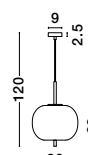

GL 96240611

**LATO - 9624061**

Opal Glass  
 Brass Gold Metal  
 Black Fabric Wire  
 LED E27 1x12 Watt 230 Volt  
 IP20 Bulb Excluded  
 D: 30 H: 23 H<sub>2</sub>: 120 cm

GL 96240621

**LATO - 9624062**

Opal Glass  
 Brass Gold Metal  
 Black Fabric Wire  
 LED E27 1x12 Watt 230 Volt  
 IP20 Bulb Excluded  
 D: 22 H: 40 H<sub>2</sub>: 120 cm

GL 96240631

**LATO - 9624063**

Opal Glass  
 Brass Gold Metal  
 Black Fabric Wire  
 LED E27 1x12 Watt 230 Volt  
 IP20 Bulb Excluded  
 D: 27 H: 40 H<sub>2</sub>: 120 cm

GL 96240641

**LATO - 9624064**

Opal Glass  
 Brass Gold Metal  
 Black Fabric Wire  
 LED E14 1x5 Watt 230 Volt  
 IP20 Bulb Excluded  
 D: 18.5 H: 17.2 H<sub>2</sub>: 120 cm

GL 96240651

**LATO - 9624065**

Opal Glass  
 Brass Gold Metal  
 Black Fabric Wire  
 LED E14 1x5 Watt 230 Volt  
 IP20 Bulb Excluded  
 D: 16.5 H: 20 H<sub>2</sub>: 120 cm

GL 96240661

**LATO - 9624066**

Opal Glass  
 Brass Gold Metal  
 Black Fabric Wire  
 LED E14 1x5 Watt 230 Volt  
 IP20 Bulb Excluded  
 D: 15.8 H: 23 H<sub>2</sub>: 120 cm