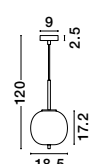

GL 96240611

**LATO - 9624061**

Opal Glass  
 Brass Gold Metal  
 Black Fabric Wire  
 LED E27 1x12 Watt 230 Volt  
 IP20 Bulb Excluded  
 D: 30 H: 23 H<sub>2</sub>: 120 cm

GL 96240621

**LATO - 9624062**

Opal Glass  
 Brass Gold Metal  
 Black Fabric Wire  
 LED E27 1x12 Watt 230 Volt  
 IP20 Bulb Excluded  
 D: 22 H: 40 H<sub>2</sub>: 120 cm

GL 96240631

**LATO - 9624063**

Opal Glass  
 Brass Gold Metal  
 Black Fabric Wire  
 LED E27 1x12 Watt 230 Volt  
 IP20 Bulb Excluded  
 D: 27 H: 40 H<sub>2</sub>: 120 cm

GL 96240641

**LATO - 9624064**

Opal Glass  
 Brass Gold Metal  
 Black Fabric Wire  
 LED E14 1x5 Watt 230 Volt  
 IP20 Bulb Excluded  
 D: 18.5 H: 17.2 H<sub>2</sub>: 120 cm

GL 96240651

**LATO - 9624065**

Opal Glass  
 Brass Gold Metal  
 Black Fabric Wire  
 LED E14 1x5 Watt 230 Volt  
 IP20 Bulb Excluded  
 D: 16.5 H: 20 H<sub>2</sub>: 120 cm

GL 96240661

**LATO - 9624066**

Opal Glass  
 Brass Gold Metal  
 Black Fabric Wire  
 LED E14 1x5 Watt 230 Volt  
 IP20 Bulb Excluded  
 D: 15.8 H: 23 H<sub>2</sub>: 120 cm