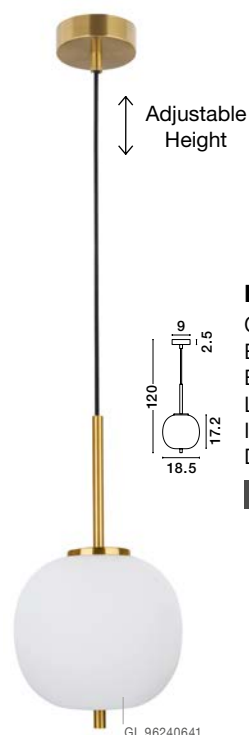

GL 96240611

**LATO - 9624061**

Opal Glass  
 Brass Gold Metal  
 Black Fabric Wire  
 LED E27 1x12 Watt 230 Volt  
 IP20 Bulb Excluded  
 D: 30 H: 23 H<sub>2</sub>: 120 cm

GL 96240621

**LATO - 9624062**

Opal Glass  
 Brass Gold Metal  
 Black Fabric Wire  
 LED E27 1x12 Watt 230 Volt  
 IP20 Bulb Excluded  
 D: 22 H: 40 H<sub>2</sub>: 120 cm

GL 96240631

**LATO - 9624063**

Opal Glass  
 Brass Gold Metal  
 Black Fabric Wire  
 LED E27 1x12 Watt 230 Volt  
 IP20 Bulb Excluded  
 D: 27 H: 40 H<sub>2</sub>: 120 cm

GL 96240641

**LATO - 9624064**

Opal Glass  
 Brass Gold Metal  
 Black Fabric Wire  
 LED E14 1x5 Watt 230 Volt  
 IP20 Bulb Excluded  
 D: 18.5 H: 17.2 H<sub>2</sub>: 120 cm

GL 96240651

**LATO - 9624065**

Opal Glass  
 Brass Gold Metal  
 Black Fabric Wire  
 LED E14 1x5 Watt 230 Volt  
 IP20 Bulb Excluded  
 D: 16.5 H: 20 H<sub>2</sub>: 120 cm

GL 96240661

**LATO - 9624066**

Opal Glass  
 Brass Gold Metal  
 Black Fabric Wire  
 LED E14 1x5 Watt 230 Volt  
 IP20 Bulb Excluded  
 D: 15.8 H: 23 H<sub>2</sub>: 120 cm