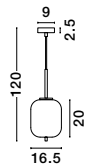

GL 96240611

**LATO - 9624061**

Opal Glass  
 Brass Gold Metal  
 Black Fabric Wire  
 LED E27 1x12 Watt 230 Volt  
 IP20 Bulb Excluded  
 D: 30 H: 23 H<sub>2</sub>: 120 cm

GL 96240621

**LATO - 9624062**

Opal Glass  
 Brass Gold Metal  
 Black Fabric Wire  
 LED E27 1x12 Watt 230 Volt  
 IP20 Bulb Excluded  
 D: 22 H: 40 H<sub>2</sub>: 120 cm

GL 96240631

**LATO - 9624063**

Opal Glass  
 Brass Gold Metal  
 Black Fabric Wire  
 LED E27 1x12 Watt 230 Volt  
 IP20 Bulb Excluded  
 D: 27 H: 40 H<sub>2</sub>: 120 cm

GL 96240641

**LATO - 9624064**

Opal Glass  
 Brass Gold Metal  
 Black Fabric Wire  
 LED E14 1x5 Watt 230 Volt  
 IP20 Bulb Excluded  
 D: 18.5 H: 17.2 H<sub>2</sub>: 120 cm

GL 96240651

**LATO - 9624065**

Opal Glass  
 Brass Gold Metal  
 Black Fabric Wire  
 LED E14 1x5 Watt 230 Volt  
 IP20 Bulb Excluded  
 D: 16.5 H: 20 H<sub>2</sub>: 120 cm

GL 96240661

**LATO - 9624066**

Opal Glass  
 Brass Gold Metal  
 Black Fabric Wire  
 LED E14 1x5 Watt 230 Volt  
 IP20 Bulb Excluded  
 D: 15.8 H: 23 H<sub>2</sub>: 120 cm