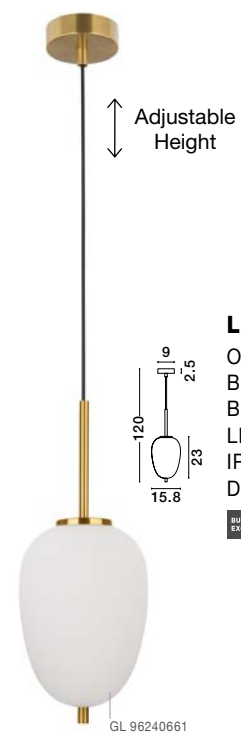

GL 96240611

**LATO - 9624061**

Opal Glass  
 Brass Gold Metal  
 Black Fabric Wire  
 LED E27 1x12 Watt 230 Volt  
 IP20 Bulb Excluded  
 D: 30 H: 23 H<sub>2</sub>: 120 cm

GL 96240621

**LATO - 9624062**

Opal Glass  
 Brass Gold Metal  
 Black Fabric Wire  
 LED E27 1x12 Watt 230 Volt  
 IP20 Bulb Excluded  
 D: 22 H: 40 H<sub>2</sub>: 120 cm

GL 96240631

**LATO - 9624063**

Opal Glass  
 Brass Gold Metal  
 Black Fabric Wire  
 LED E27 1x12 Watt 230 Volt  
 IP20 Bulb Excluded  
 D: 27 H: 40 H<sub>2</sub>: 120 cm

GL 96240641

**LATO - 9624064**

Opal Glass  
 Brass Gold Metal  
 Black Fabric Wire  
 LED E14 1x5 Watt 230 Volt  
 IP20 Bulb Excluded  
 D: 18.5 H: 17.2 H<sub>2</sub>: 120 cm

GL 96240651

**LATO - 9624065**

Opal Glass  
 Brass Gold Metal  
 Black Fabric Wire  
 LED E14 1x5 Watt 230 Volt  
 IP20 Bulb Excluded  
 D: 16.5 H: 20 H<sub>2</sub>: 120 cm

GL 96240661

**LATO - 9624066**

Opal Glass  
 Brass Gold Metal  
 Black Fabric Wire  
 LED E14 1x5 Watt 230 Volt  
 IP20 Bulb Excluded  
 D: 15.8 H: 23 H<sub>2</sub>: 120 cm