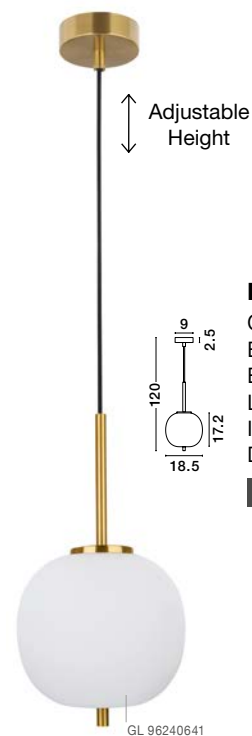

Adjustable Height

GL 96240611

Adjustable Height

GL 96240621

Adjustable Height

GL 96240631

LATO - 9624061

Opal Glass
Brass Gold Metal
Black Fabric Wire
LED E27 1x12 Watt 230 Volt
IP20 Bulb Excluded
D: 30 H1: 23 H2: 120 cm

LATO - 9624062

Opal Glass
Brass Gold Metal
Black Fabric Wire
LED E27 1x12 Watt 230 Volt
IP20 Bulb Excluded
D: 22 H1: 40 H2: 120 cm

LATO - 9624063

Opal Glass
Brass Gold Metal
Black Fabric Wire
LED E27 1x12 Watt 230 Volt
IP20 Bulb Excluded
D: 27 H1: 40 H2: 120 cm

Adjustable Height

GL 96240641

LATO - 9624064

Opal Glass
Brass Gold Metal
Black Fabric Wire
LED E14 1x5 Watt 230 Volt
IP20 Bulb Excluded
D: 18.5 H1: 17.2 H2: 120 cm

Adjustable Height

GL 96240651

LATO - 9624065

Opal Glass
Brass Gold Metal
Black Fabric Wire
LED E14 1x5 Watt 230 Volt
IP20 Bulb Excluded
D: 16.5 H1: 20 H2: 120 cm

Adjustable Height

GL 96240661

LATO - 9624066

Opal Glass
Brass Gold Metal
Black Fabric Wire
LED E14 1x5 Watt 230 Volt
IP20 Bulb Excluded
D: 15.8 H1: 23 H2: 120 cm