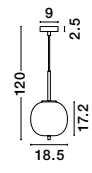

Adjustable Height

GL 96240611

Adjustable Height

GL 96240621

Adjustable Height

GL 96240631

LATO - 9624061

Opal Glass
Brass Gold Metal
Black Fabric Wire
LED E27 1x12 Watt 230 Volt
IP20 Bulb Excluded
D: 30 H1: 23 H2: 120 cm

LATO - 9624062

Opal Glass
Brass Gold Metal
Black Fabric Wire
LED E27 1x12 Watt 230 Volt
IP20 Bulb Excluded
D: 22 H1: 40 H2: 120 cm

LATO - 9624063

Opal Glass
Brass Gold Metal
Black Fabric Wire
LED E27 1x12 Watt 230 Volt
IP20 Bulb Excluded
D: 27 H1: 40 H2: 120 cm

Adjustable Height

GL 96240641

LATO - 9624064

Opal Glass
Brass Gold Metal
Black Fabric Wire
LED E14 1x5 Watt 230 Volt
IP20 Bulb Excluded
D: 18.5 H1: 17.2 H2: 120 cm

Adjustable Height

GL 96240651

LATO - 9624065

Opal Glass
Brass Gold Metal
Black Fabric Wire
LED E14 1x5 Watt 230 Volt
IP20 Bulb Excluded
D: 16.5 H1: 20 H2: 120 cm

Adjustable Height

GL 96240661

LATO - 9624066

Opal Glass
Brass Gold Metal
Black Fabric Wire
LED E14 1x5 Watt 230 Volt
IP20 Bulb Excluded
D: 15.8 H1: 23 H2: 120 cm