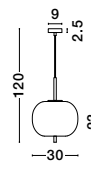

Adjustable Height

GL 96240611

Adjustable Height

GL 96240621

Adjustable Height

GL 96240631

LATO - 9624061

Opal Glass
Brass Gold Metal
Black Fabric Wire
LED E27 1x12 Watt 230 Volt
IP20 Bulb Excluded
D: 30 H1: 23 H2: 120 cm

LATO - 9624062

Opal Glass
Brass Gold Metal
Black Fabric Wire
LED E27 1x12 Watt 230 Volt
IP20 Bulb Excluded
D: 22 H1: 40 H2: 120 cm

LATO - 9624063

Opal Glass
Brass Gold Metal
Black Fabric Wire
LED E27 1x12 Watt 230 Volt
IP20 Bulb Excluded
D: 27 H1: 40 H2: 120 cm

Adjustable Height

GL 96240641

LATO - 9624064

Opal Glass
Brass Gold Metal
Black Fabric Wire
LED E14 1x5 Watt 230 Volt
IP20 Bulb Excluded
D: 18.5 H1: 17.2 H2: 120 cm

Adjustable Height

GL 96240651

LATO - 9624065