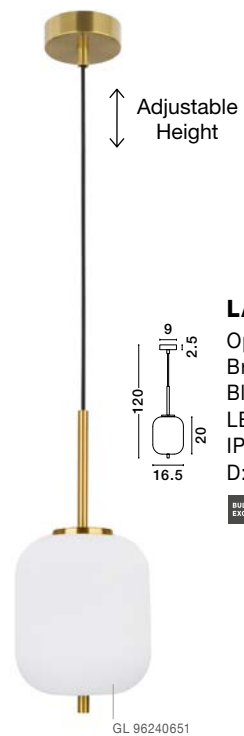

Adjustable Height

GL 96240611

Adjustable Height

GL 96240621

Adjustable Height

GL 96240631

LATO - 9624061

Opal Glass
Brass Gold Metal
Black Fabric Wire
LED E27 1x12 Watt 230 Volt
IP20 Bulb Excluded
D: 30 H1: 23 H2: 120 cm

LATO - 9624062

Opal Glass
Brass Gold Metal
Black Fabric Wire
LED E27 1x12 Watt 230 Volt
IP20 Bulb Excluded
D: 22 H1: 40 H2: 120 cm

LATO - 9624063

Opal Glass
Brass Gold Metal
Black Fabric Wire
LED E27 1x12 Watt 230 Volt
IP20 Bulb Excluded
D: 27 H1: 40 H2: 120 cm

Adjustable Height

GL 96240641

LATO - 9624064

Opal Glass
Brass Gold Metal
Black Fabric Wire
LED E14 1x5 Watt 230 Volt
IP20 Bulb Excluded
D: 18.5 H1: 17.2 H2: 120 cm

Adjustable Height

GL 96240651

LATO - 9624065

Opal Glass
Brass Gold Metal
Black Fabric Wire
LED E14 1x5 Watt 230 Volt
IP20 Bulb Excluded
D: 16.5 H1: 20 H2: 120 cm

Adjustable Height

GL 96240661

LATO - 9624066

Opal Glass
Brass Gold Metal
Black Fabric Wire
LED E14 1x5 Watt 230 Volt
IP20 Bulb Excluded
D: 15.8 H1: 23 H2: 120 cm