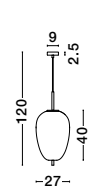

Adjustable Height

GL 96240611

Adjustable Height

GL 96240621

Adjustable Height

GL 96240631

LATO - 9624061

Opal Glass
Brass Gold Metal
Black Fabric Wire
LED E27 1x12 Watt 230 Volt
IP20 Bulb Excluded
D: 30 H1: 23 H2: 120 cm

LATO - 9624062

Opal Glass
Brass Gold Metal
Black Fabric Wire
LED E27 1x12 Watt 230 Volt
IP20 Bulb Excluded
D: 22 H1: 40 H2: 120 cm

LATO - 9624063

Opal Glass
Brass Gold Metal
Black Fabric Wire
LED E27 1x12 Watt 230 Volt
IP20 Bulb Excluded
D: 27 H1: 40 H2: 120 cm

Adjustable Height

GL 96240641

LATO - 9624064

Opal Glass
Brass Gold Metal
Black Fabric Wire
LED E14 1x5 Watt 230 Volt
IP20 Bulb Excluded
D: 18.5 H1: 17.2 H2: 120 cm

Adjustable Height

GL 96240651

LATO - 9624065