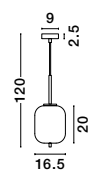

Adjustable Height

GL 96240641

LATO - 9624064

Opal Glass
Brass Gold Metal
Black Fabric Wire
LED E14 1x5 Watt 230 Volt
IP20 Bulb Excluded
D: 18.5 H1: 17.2 H2: 120 cm

Adjustable Height

GL 96240651

LATO - 9624065

Opal Glass
Brass Gold Metal
Black Fabric Wire
LED E14 1x5 Watt 230 Volt
IP20 Bulb Excluded
D: 16.5 H1: 20 H2: 120 cm

Adjustable Height

GL 96240661

LATO - 9624066

Opal Glass
Brass Gold Metal
Black Fabric Wire
LED E14 1x5 Watt 230 Volt
IP20 Bulb Excluded
D: 15.8 H1: 23 H2: 120 cm