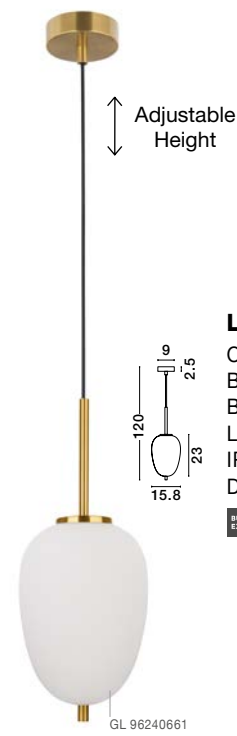

Adjustable Height

GL 96240611

Adjustable Height

GL 96240621

Adjustable Height

GL 96240631

LATO - 9624061

Opal Glass
Brass Gold Metal
Black Fabric Wire
LED E27 1x12 Watt 230 Volt
IP20 Bulb Excluded
D: 30 H1: 23 H2: 120 cm

LATO - 9624062

Opal Glass
Brass Gold Metal
Black Fabric Wire
LED E27 1x12 Watt 230 Volt
IP20 Bulb Excluded
D: 22 H1: 40 H2: 120 cm

LATO - 9624063

Opal Glass
Brass Gold Metal
Black Fabric Wire
LED E27 1x12 Watt 230 Volt
IP20 Bulb Excluded
D: 27 H1: 40 H2: 120 cm

Adjustable Height

GL 96240641

LATO - 9624064

Opal Glass
Brass Gold Metal
Black Fabric Wire
LED E14 1x5 Watt 230 Volt
IP20 Bulb Excluded
D: 18.5 H1: 17.2 H2: 120 cm

Adjustable Height

GL 96240651

LATO - 9624065

Opal Glass
Brass Gold Metal
Black Fabric Wire
LED E14 1x5 Watt 230 Volt
IP20 Bulb Excluded
D: 16.5 H1: 20 H2: 120 cm

Adjustable Height

GL 96240661

LATO - 9624066

Opal Glass
Brass Gold Metal
Black Fabric Wire
LED E14 1x5 Watt 230 Volt
IP20 Bulb Excluded
D: 15.8 H1: 23 H2: 120 cm