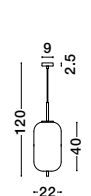

Adjustable Height

GL 96240611

Adjustable Height

GL 96240621

Adjustable Height

GL 96240631

LATO - 9624061

Opal Glass
Brass Gold Metal
Black Fabric Wire
LED E27 1x12 Watt 230 Volt
IP20 Bulb Excluded
D: 30 H1: 23 H2: 120 cm

LATO - 9624062

Opal Glass
Brass Gold Metal
Black Fabric Wire
LED E27 1x12 Watt 230 Volt
IP20 Bulb Excluded
D: 22 H1: 40 H2: 120 cm

LATO - 9624063

Opal Glass
Brass Gold Metal
Black Fabric Wire
LED E27 1x12 Watt 230 Volt
IP20 Bulb Excluded
D: 27 H1: 40 H2: 120 cm

Adjustable Height

GL 96240641

LATO - 9624064

Opal Glass
Brass Gold Metal
Black Fabric Wire
LED E14 1x5 Watt 230 Volt
IP20 Bulb Excluded
D: 18.5 H1: 17.2 H2: 120 cm

Adjustable Height

GL 96240651

LATO - 9624065