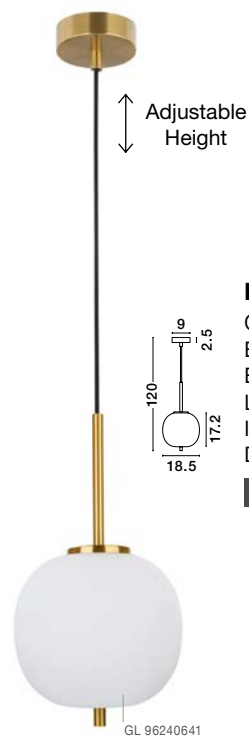

Adjustable Height

GL 96240611

LATO - 9624061

Opal Glass
Brass Gold Metal
Black Fabric Wire
LED E27 1x12 Watt 230 Volt
IP20 Bulb Excluded
D: 30 H1: 23 H2: 120 cm

Adjustable Height

GL 96240621

LATO - 9624062

Opal Glass
Brass Gold Metal
Black Fabric Wire
LED E27 1x12 Watt 230 Volt
IP20 Bulb Excluded
D: 22 H1: 40 H2: 120 cm

Adjustable Height

GL 96240631

LATO - 9624063

Opal Glass
Brass Gold Metal
Black Fabric Wire
LED E27 1x12 Watt 230 Volt
IP20 Bulb Excluded
D: 27 H1: 40 H2: 120 cm

Adjustable Height

GL 96240641

LATO - 9624064

Opal Glass
Brass Gold Metal
Black Fabric Wire
LED E14 1x5 Watt 230 Volt
IP20 Bulb Excluded
D: 18.5 H1: 17.2 H2: 120 cm

Adjustable Height

GL 96240651

LATO - 9624065

Opal Glass
Brass Gold Metal
Black Fabric Wire
LED E14 1x5 Watt 230 Volt
IP20 Bulb Excluded
D: 16.5 H1: 20 H2: 120 cm

Adjustable Height

GL 96240661

LATO - 9624066

Opal Glass
Brass Gold Metal
Black Fabric Wire
LED E14 1x5 Watt 230 Volt
IP20 Bulb Excluded
D: 15.8 H1: 23 H2: 120 cm