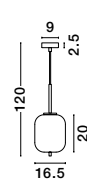

Adjustable Height

GL 96240611

LATO - 9624061

Opal Glass
Brass Gold Metal
Black Fabric Wire
LED E27 1x12 Watt 230 Volt
IP20 Bulb Excluded
D: 30 H1: 23 H2: 120 cm

Adjustable Height

GL 96240621

LATO - 9624062

Opal Glass
Brass Gold Metal
Black Fabric Wire
LED E27 1x12 Watt 230 Volt
IP20 Bulb Excluded
D: 22 H1: 40 H2: 120 cm

Adjustable Height

GL 96240631

LATO - 9624063

Opal Glass
Brass Gold Metal
Black Fabric Wire
LED E27 1x12 Watt 230 Volt
IP20 Bulb Excluded
D: 27 H1: 40 H2: 120 cm

Adjustable Height

GL 96240641

LATO - 9624064

Opal Glass
Brass Gold Metal
Black Fabric Wire
LED E14 1x5 Watt 230 Volt
IP20 Bulb Excluded
D: 18.5 H1: 17.2 H2: 120 cm

Adjustable Height

GL 96240651

LATO - 9624065

Opal Glass
Brass Gold Metal
Black Fabric Wire
LED E14 1x5 Watt 230 Volt
IP20 Bulb Excluded
D: 16.5 H1: 20 H2: 120 cm

Adjustable Height

GL 96240661

LATO - 9624066

Opal Glass
Brass Gold Metal
Black Fabric Wire
LED E14 1x5 Watt 230 Volt
IP20 Bulb Excluded
D: 15.8 H1: 23 H2: 120 cm