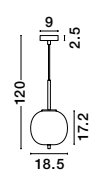

Adjustable Height

GL 96240611

LATO - 9624061

Opal Glass
Brass Gold Metal
Black Fabric Wire
LED E27 1x12 Watt 230 Volt
IP20 Bulb Excluded
D: 30 H1: 23 H2: 120 cm

Adjustable Height

GL 96240621

LATO - 9624062

Opal Glass
Brass Gold Metal
Black Fabric Wire
LED E27 1x12 Watt 230 Volt
IP20 Bulb Excluded
D: 22 H1: 40 H2: 120 cm

Adjustable Height

GL 96240631

LATO - 9624063

Opal Glass
Brass Gold Metal
Black Fabric Wire
LED E27 1x12 Watt 230 Volt
IP20 Bulb Excluded
D: 27 H1: 40 H2: 120 cm

Adjustable Height

GL 96240641

LATO - 9624064

Opal Glass
Brass Gold Metal
Black Fabric Wire
LED E14 1x5 Watt 230 Volt
IP20 Bulb Excluded
D: 18.5 H1: 17.2 H2: 120 cm

Adjustable Height

GL 96240651

LATO - 9624065

Opal Glass
Brass Gold Metal
Black Fabric Wire
LED E14 1x5 Watt 230 Volt
IP20 Bulb Excluded
D: 16.5 H1: 20 H2: 120 cm

Adjustable Height

GL 96240661

LATO - 9624066

Opal Glass
Brass Gold Metal
Black Fabric Wire
LED E14 1x5 Watt 230 Volt
IP20 Bulb Excluded
D: 15.8 H1: 23 H2: 120 cm