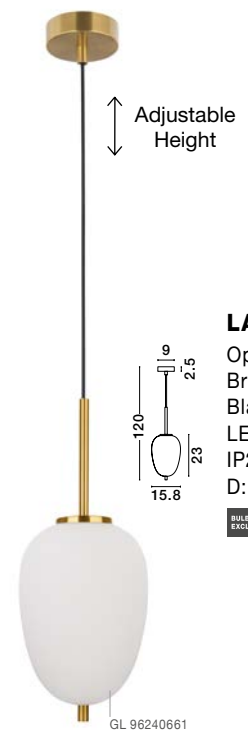

Adjustable Height

GL 96240611

LATO - 9624061

Opal Glass
Brass Gold Metal
Black Fabric Wire
LED E27 1x12 Watt 230 Volt
IP20 Bulb Excluded
D: 30 H1: 23 H2: 120 cm

Adjustable Height

GL 96240621

LATO - 9624062

Opal Glass
Brass Gold Metal
Black Fabric Wire
LED E27 1x12 Watt 230 Volt
IP20 Bulb Excluded
D: 22 H1: 40 H2: 120 cm

Adjustable Height

GL 96240631

LATO - 9624063

Opal Glass
Brass Gold Metal
Black Fabric Wire
LED E27 1x12 Watt 230 Volt
IP20 Bulb Excluded
D: 27 H1: 40 H2: 120 cm

Adjustable Height

GL 96240641

LATO - 9624064

Opal Glass
Brass Gold Metal
Black Fabric Wire
LED E14 1x5 Watt 230 Volt
IP20 Bulb Excluded
D: 18.5 H1: 17.2 H2: 120 cm

Adjustable Height

GL 96240651

LATO - 9624065

Opal Glass
Brass Gold Metal
Black Fabric Wire
LED E14 1x5 Watt 230 Volt
IP20 Bulb Excluded
D: 16.5 H1: 20 H2: 120 cm

Adjustable Height

GL 96240661

LATO - 9624066

Opal Glass
Brass Gold Metal
Black Fabric Wire
LED E14 1x5 Watt 230 Volt
IP20 Bulb Excluded
D: 15.8 H1: 23 H2: 120 cm