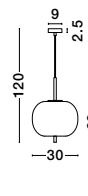

Adjustable Height

GL 96240611

LATO - 9624061

Opal Glass
Brass Gold Metal
Black Fabric Wire
LED E27 1x12 Watt 230 Volt
IP20 Bulb Excluded
D: 30 H1: 23 H2: 120 cm

Adjustable Height

GL 96240621

LATO - 9624062

Opal Glass
Brass Gold Metal
Black Fabric Wire
LED E27 1x12 Watt 230 Volt
IP20 Bulb Excluded
D: 22 H1: 40 H2: 120 cm

Adjustable Height

GL 96240631

LATO - 9624063

Opal Glass
Brass Gold Metal
Black Fabric Wire
LED E27 1x12 Watt 230 Volt
IP20 Bulb Excluded
D: 27 H1: 40 H2: 120 cm

Adjustable Height

GL 96240641

LATO - 9624064

Opal Glass
Brass Gold Metal
Black Fabric Wire
LED E14 1x5 Watt 230 Volt
IP20 Bulb Excluded
D: 18.5 H1: 17.2 H2: 120 cm

Adjustable Height

GL 96240651

LATO - 9624065

Opal Glass
Brass Gold Metal
Black Fabric Wire
LED E14 1x5 Watt 230 Volt
IP20 Bulb Excluded
D: 16.5 H1: 20 H2: 120 cm

Adjustable Height

GL 96240661

LATO - 9624066

Opal Glass
Brass Gold Metal
Black Fabric Wire
LED E14 1x5 Watt 230 Volt
IP20 Bulb Excluded
D: 15.8 H1: 23 H2: 120 cm