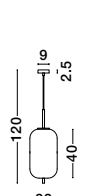

Adjustable Height

GL 96240611

LATO - 9624061

Opal Glass
Brass Gold Metal
Black Fabric Wire
LED E27 1x12 Watt 230 Volt
IP20 Bulb Excluded
D: 30 H1: 23 H2: 120 cm

Adjustable Height

GL 96240621

LATO - 9624062

Opal Glass
Brass Gold Metal
Black Fabric Wire
LED E27 1x12 Watt 230 Volt
IP20 Bulb Excluded
D: 22 H1: 40 H2: 120 cm

Adjustable Height

GL 96240631

LATO - 9624063

Opal Glass
Brass Gold Metal
Black Fabric Wire
LED E27 1x12 Watt 230 Volt
IP20 Bulb Excluded
D: 27 H1: 40 H2: 120 cm

Adjustable Height

GL 96240641

LATO - 9624064

Opal Glass
Brass Gold Metal
Black Fabric Wire
LED E14 1x5 Watt 230 Volt
IP20 Bulb Excluded
D: 18.5 H1: 17.2 H2: 120 cm

Adjustable Height

GL 96240651

LATO - 9624065

Opal Glass
Brass Gold Metal
Black Fabric Wire
LED E14 1x5 Watt 230 Volt
IP20 Bulb Excluded
D: 16.5 H1: 20 H2: 120 cm

Adjustable Height

GL 96240661

LATO - 9624066

Opal Glass
Brass Gold Metal
Black Fabric Wire
LED E14 1x5 Watt 230 Volt
IP20 Bulb Excluded
D: 15.8 H1: 23 H2: 120 cm