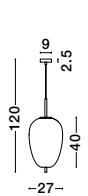

Adjustable Height

GL 96240611

LATO - 9624061

Opal Glass
Brass Gold Metal
Black Fabric Wire
LED E27 1x12 Watt 230 Volt
IP20 Bulb Excluded
D: 30 H1: 23 H2: 120 cm

Adjustable Height

GL 96240621

LATO - 9624062

Opal Glass
Brass Gold Metal
Black Fabric Wire
LED E27 1x12 Watt 230 Volt
IP20 Bulb Excluded
D: 22 H1: 40 H2: 120 cm

Adjustable Height

GL 96240631

LATO - 9624063

Opal Glass
Brass Gold Metal
Black Fabric Wire
LED E27 1x12 Watt 230 Volt
IP20 Bulb Excluded
D: 27 H1: 40 H2: 120 cm

Adjustable Height

GL 96240641

LATO - 9624064

Opal Glass
Brass Gold Metal
Black Fabric Wire
LED E14 1x5 Watt 230 Volt
IP20 Bulb Excluded
D: 18.5 H1: 17.2 H2: 120 cm

Adjustable Height

GL 96240651

LATO - 9624065

Opal Glass
Brass Gold Metal
Black Fabric Wire
LED E14 1x5 Watt 230 Volt
IP20 Bulb Excluded
D: 16.5 H1: 20 H2: 120 cm

Adjustable Height

GL 96240661

LATO - 9624066

Opal Glass
Brass Gold Metal
Black Fabric Wire
LED E14 1x5 Watt 230 Volt
IP20 Bulb Excluded
D: 15.8 H1: 23 H2: 120 cm