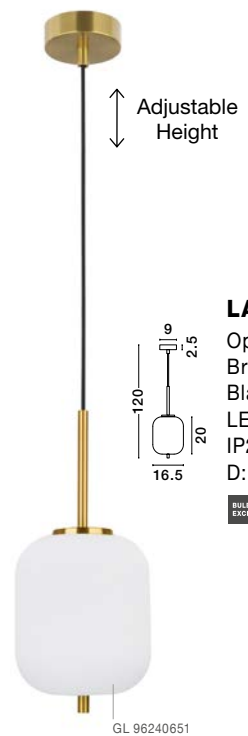

Adjustable Height

GL 96240611

LATO - 9624061

Opal Glass
Brass Gold Metal
Black Fabric Wire
LED E27 1x12 Watt 230 Volt
IP20 Bulb Excluded
D: 30 H1: 23 H2: 120 cm

Adjustable Height

GL 96240621

LATO - 9624062

Opal Glass
Brass Gold Metal
Black Fabric Wire
LED E27 1x12 Watt 230 Volt
IP20 Bulb Excluded
D: 22 H1: 40 H2: 120 cm

Adjustable Height

GL 96240631

LATO - 9624063

Opal Glass
Brass Gold Metal
Black Fabric Wire
LED E27 1x12 Watt 230 Volt
IP20 Bulb Excluded
D: 27 H1: 40 H2: 120 cm

Adjustable Height

GL 96240641

LATO - 9624064

Opal Glass
Brass Gold Metal
Black Fabric Wire
LED E14 1x5 Watt 230 Volt
IP20 Bulb Excluded
D: 18.5 H1: 17.2 H2: 120 cm

Adjustable Height

GL 96240651

LATO - 9624065

Opal Glass
Brass Gold Metal
Black Fabric Wire
LED E14 1x5 Watt 230 Volt
IP20 Bulb Excluded
D: 16.5 H1: 20 H2: 120 cm

Adjustable Height

GL 96240661

LATO - 9624066

Opal Glass
Brass Gold Metal
Black Fabric Wire
LED E14 1x5 Watt 230 Volt
IP20 Bulb Excluded
D: 15.8 H1: 23 H2: 120 cm