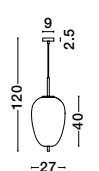

Adjustable Height

GL 96240611

**LATO - 9624071**

Black Metal & Opal Glass  
Black Fabric Wire  
LED E27 1x12 Watt 230 Volt  
IP20 Bulb Excluded  
D: 30 H: 120 cm

Adjustable Height

GL 96240621

**LATO - 9624072**

Black Metal & Opal Glass  
Black Fabric Wire  
LED E27 1x12 Watt 230 Volt  
IP20 Bulb Excluded  
D: 22 H: 120 cm

Adjustable Height

GL 96240631

**LATO - 9624073**

Black Metal & Opal Glass  
Black Fabric Wire  
LED E27 1x12 Watt 230 Volt  
IP20 Bulb Excluded  
D: 27 H: 120 cm

Adjustable Height

GL 96240641

**LATO - 9624074**

Black Metal & Opal Glass  
Black Fabric Wire  
LED E14 1x5 Watt 230 Volt  
IP20 Bulb Excluded  
D: 18.5 H: 120 cm

Adjustable Height

GL 96240651

**LATO - 9624075**

Black Metal & Opal Glass  
Black Fabric Wire  
LED E14 1x5 Watt 230 Volt  
IP20 Bulb Excluded  
D: 16.5 H: 120 cm

Adjustable Height

GL 96240661

**LATO - 9624076**

Black Metal & Opal Glass  
Black Fabric Wire  
LED E14 1x5 Watt 230 Volt  
IP20 Bulb Excluded  
D: 15.8 H: 120 cm