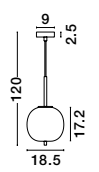

Adjustable Height

GL 96240611

**LATO - 9624071**

Black Metal & Opal Glass  
Black Fabric Wire  
LED E27 1x12 Watt 230 Volt  
IP20 Bulb Excluded  
D: 30 H: 120 cm

Adjustable Height

GL 96240621

**LATO - 9624072**

Black Metal & Opal Glass  
Black Fabric Wire  
LED E27 1x12 Watt 230 Volt  
IP20 Bulb Excluded  
D: 22 H: 120 cm

Adjustable Height

GL 96240631

**LATO - 9624073**

Black Metal & Opal Glass  
Black Fabric Wire  
LED E27 1x12 Watt 230 Volt  
IP20 Bulb Excluded  
D: 27 H: 120 cm

Adjustable Height

GL 96240641

**LATO - 9624074**

Black Metal & Opal Glass  
Black Fabric Wire  
LED E14 1x5 Watt 230 Volt  
IP20 Bulb Excluded  
D: 18.5 H: 120 cm

Adjustable Height

GL 96240651

**LATO - 9624075**

Black Metal & Opal Glass  
Black Fabric Wire  
LED E14 1x5 Watt 230 Volt  
IP20 Bulb Excluded  
D: 16.5 H: 120 cm

Adjustable Height

GL 96240661

**LATO - 9624076**

Black Metal & Opal Glass  
Black Fabric Wire  
LED E14 1x5 Watt 230 Volt  
IP20 Bulb Excluded  
D: 15.8 H: 120 cm