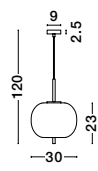

Adjustable Height

GL 96240611

**LATO - 9624071**

Black Metal & Opal Glass  
Black Fabric Wire  
LED E27 1x12 Watt 230 Volt  
IP20 Bulb Excluded  
D: 30 H: 120 cm

Adjustable Height

GL 96240621

**LATO - 9624072**

Black Metal & Opal Glass  
Black Fabric Wire  
LED E27 1x12 Watt 230 Volt  
IP20 Bulb Excluded  
D: 22 H: 120 cm

Adjustable Height

GL 96240631

**LATO - 9624073**

Black Metal & Opal Glass  
Black Fabric Wire  
LED E27 1x12 Watt 230 Volt  
IP20 Bulb Excluded  
D: 27 H: 120 cm

Adjustable Height

GL 96240641

**LATO - 9624074**

Black Metal & Opal Glass  
Black Fabric Wire  
LED E14 1x5 Watt 230 Volt  
IP20 Bulb Excluded  
D: 18.5 H: 120 cm

Adjustable Height

GL 96240651

**LATO - 9624075**

Black Metal & Opal Glass  
Black Fabric Wire  
LED E14 1x5 Watt 230 Volt  
IP20 Bulb Excluded  
D: 16.5 H: 120 cm

Adjustable Height

GL 96240661

**LATO - 9624076**

Black Metal & Opal Glass  
Black Fabric Wire  
LED E14 1x5 Watt 230 Volt  
IP20 Bulb Excluded  
D: 15.8 H: 120 cm