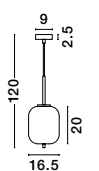

Black Metal & Opal Glass  
Black Fabric Wire  
LED E27 1x12 Watt 230 Volt  
IP20 Bulb Excluded  
D: 22 H: 120 cm

Adjustable Height

GL 96240631

**LATO - 9624073**

Black Metal & Opal Glass  
Black Fabric Wire  
LED E27 1x12 Watt 230 Volt  
IP20 Bulb Excluded  
D: 27 H: 120 cm

Adjustable Height

GL 96240641

**LATO - 9624074**

Black Metal & Opal Glass  
Black Fabric Wire  
LED E14 1x5 Watt 230 Volt  
IP20 Bulb Excluded  
D: 18.5 H: 120 cm

Adjustable Height

GL 96240651

**LATO - 9624075**

Black Metal & Opal Glass  
Black Fabric Wire  
LED E14 1x5 Watt 230 Volt  
IP20 Bulb Excluded  
D: 16.5 H: 120 cm

Adjustable Height

GL 96240661

**LATO - 9624076**

Black Metal & Opal Glass  
Black Fabric Wire  
LED E14 1x5 Watt 230 Volt  
IP20 Bulb Excluded  
D: 15.8 H: 120 cm