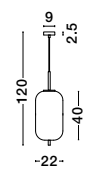

Adjustable Height

GL 96240611

**LATO - 9624071**

Black Metal & Opal Glass  
Black Fabric Wire  
LED E27 1x12 Watt 230 Volt  
IP20 Bulb Excluded  
D: 30 H: 120 cm

Adjustable Height

GL 96240621

**LATO - 9624072**

Black Metal & Opal Glass  
Black Fabric Wire  
LED E27 1x12 Watt 230 Volt  
IP20 Bulb Excluded  
D: 22 H: 120 cm

Adjustable Height

GL 96240631

**LATO - 9624073**

Black Metal & Opal Glass  
Black Fabric Wire  
LED E27 1x12 Watt 230 Volt  
IP20 Bulb Excluded  
D: 27 H: 120 cm

Adjustable Height

GL 96240641

**LATO - 9624074**

Black Metal & Opal Glass  
Black Fabric Wire  
LED E14 1x5 Watt 230 Volt  
IP20 Bulb Excluded  
D: 18.5 H: 120 cm

Adjustable Height

GL 96240651

**LATO - 9624075**

Black Metal & Opal Glass  
Black Fabric Wire  
LED E14 1x5 Watt 230 Volt  
IP20 Bulb Excluded  
D: 16.5 H: 120 cm

Adjustable Height

GL 96240661

**LATO - 9624076**

Black Metal & Opal Glass  
Black Fabric Wire  
LED E14 1x5 Watt 230 Volt  
IP20 Bulb Excluded  
D: 15.8 H: 120 cm