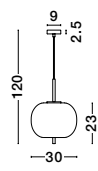

Adjustable Height

GL 96240611

LATO - 9624071

Black Metal & Opal Glass
Black Fabric Wire
LED E27 1x12 Watt 230 Volt
IP20 Bulb Excluded
D: 30 H: 120 cm

Adjustable Height

GL 96240621

LATO - 9624072

Black Metal & Opal Glass
Black Fabric Wire
LED E27 1x12 Watt 230 Volt
IP20 Bulb Excluded
D: 22 H: 120 cm

Adjustable Height

GL 96240631

LATO - 9624073

Black Metal & Opal Glass
Black Fabric Wire
LED E27 1x12 Watt 230 Volt
IP20 Bulb Excluded
D: 27 H: 120 cm

Adjustable Height

GL 96240641

LATO - 9624074

Black Metal & Opal Glass
Black Fabric Wire
LED E14 1x5 Watt 230 Volt
IP20 Bulb Excluded
D: 18.5 H: 120 cm

Adjustable Height

GL 96240651

LATO - 9624075

Black Metal & Opal Glass
Black Fabric Wire
LED E14 1x5 Watt 230 Volt
IP20 Bulb Excluded
D: 16.5 H: 120 cm

Adjustable Height

GL 96240661

LATO - 9624076

Black Metal & Opal Glass
Black Fabric Wire
LED E14 1x5 Watt 230 Volt
IP20 Bulb Excluded
D: 15.8 H: 120 cm