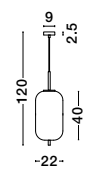

Adjustable Height

GL 96240611

LATO - 9624071

Black Metal & Opal Glass
Black Fabric Wire
LED E27 1x12 Watt 230 Volt
IP20 Bulb Excluded
D: 30 H: 120 cm

Adjustable Height

GL 96240621

LATO - 9624072

Black Metal & Opal Glass
Black Fabric Wire
LED E27 1x12 Watt 230 Volt
IP20 Bulb Excluded
D: 22 H: 120 cm

Adjustable Height

GL 96240631

LATO - 9624073

Black Metal & Opal Glass
Black Fabric Wire
LED E27 1x12 Watt 230 Volt
IP20 Bulb Excluded
D: 27 H: 120 cm

Adjustable Height

GL 96240641

LATO - 9624074

Black Metal & Opal Glass
Black Fabric Wire
LED E14 1x5 Watt 230 Volt
IP20 Bulb Excluded
D: 18.5 H: 120 cm

Adjustable Height

GL 96240651

LATO - 9624075

Black Metal & Opal Glass
Black Fabric Wire
LED E14 1x5 Watt 230 Volt
IP20 Bulb Excluded
D: 16.5 H: 120 cm

Adjustable Height

GL 96240661

LATO - 9624076

Black Metal & Opal Glass
Black Fabric Wire
LED E14 1x5 Watt 230 Volt
IP20 Bulb Excluded
D: 15.8 H: 120 cm