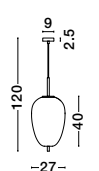

Adjustable Height

GL 96240611

LATO - 9624071

Black Metal & Opal Glass
Black Fabric Wire
LED E27 1x12 Watt 230 Volt
IP20 Bulb Excluded
D: 30 H: 120 cm

Adjustable Height

GL 96240621

LATO - 9624072

Black Metal & Opal Glass
Black Fabric Wire
LED E27 1x12 Watt 230 Volt
IP20 Bulb Excluded
D: 22 H: 120 cm

Adjustable Height

GL 96240631

LATO - 9624073

Black Metal & Opal Glass
Black Fabric Wire
LED E27 1x12 Watt 230 Volt
IP20 Bulb Excluded
D: 27 H: 120 cm

Adjustable Height

GL 96240641

LATO - 9624074

Black Metal & Opal Glass
Black Fabric Wire
LED E14 1x5 Watt 230 Volt
IP20 Bulb Excluded
D: 18.5 H: 120 cm

Adjustable Height

GL 96240651

LATO - 9624075

Black Metal & Opal Glass
Black Fabric Wire
LED E14 1x5 Watt 230 Volt
IP20 Bulb Excluded
D: 16.5 H: 120 cm

Adjustable Height

GL 96240661

LATO - 9624076

Black Metal & Opal Glass
Black Fabric Wire
LED E14 1x5 Watt 230 Volt
IP20 Bulb Excluded
D: 15.8 H: 120 cm