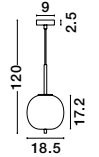

Adjustable Height

GL 96240611

LATO - 9624071

Black Metal & Opal Glass
Black Fabric Wire
LED E27 1x12 Watt 230 Volt
IP20 Bulb Excluded
D: 30 H: 120 cm

Adjustable Height

GL 96240621

LATO - 9624072

Black Metal & Opal Glass
Black Fabric Wire
LED E27 1x12 Watt 230 Volt
IP20 Bulb Excluded
D: 22 H: 120 cm

Adjustable Height

GL 96240631

LATO - 9624073

Black Metal & Opal Glass
Black Fabric Wire
LED E27 1x12 Watt 230 Volt
IP20 Bulb Excluded
D: 27 H: 120 cm

Adjustable Height

GL 96240641

LATO - 9624074

Black Metal & Opal Glass
Black Fabric Wire
LED E14 1x5 Watt 230 Volt
IP20 Bulb Excluded
D: 18.5 H: 120 cm

Adjustable Height

GL 96240651

LATO - 9624075

Black Metal & Opal Glass
Black Fabric Wire
LED E14 1x5 Watt 230 Volt
IP20 Bulb Excluded
D: 16.5 H: 120 cm

Adjustable Height

GL 96240661

LATO - 9624076

Black Metal & Opal Glass
Black Fabric Wire
LED E14 1x5 Watt 230 Volt
IP20 Bulb Excluded
D: 15.8 H: 120 cm