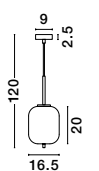

Adjustable Height

GL 96240611

LATO - 9624071

Black Metal & Opal Glass
Black Fabric Wire
LED E27 1x12 Watt 230 Volt
IP20 Bulb Excluded
D: 30 H: 120 cm

Adjustable Height

GL 96240621

LATO - 9624072

Black Metal & Opal Glass
Black Fabric Wire
LED E27 1x12 Watt 230 Volt
IP20 Bulb Excluded
D: 22 H: 120 cm

Adjustable Height

GL 96240631

LATO - 9624073

Black Metal & Opal Glass
Black Fabric Wire
LED E27 1x12 Watt 230 Volt
IP20 Bulb Excluded
D: 27 H: 120 cm

Adjustable Height

GL 96240641

LATO - 9624074

Black Metal & Opal Glass
Black Fabric Wire
LED E14 1x5 Watt 230 Volt
IP20 Bulb Excluded
D: 18.5 H: 120 cm

Adjustable Height

GL 96240651

LATO - 9624075

Black Metal & Opal Glass
Black Fabric Wire
LED E14 1x5 Watt 230 Volt
IP20 Bulb Excluded
D: 16.5 H: 120 cm

Adjustable Height

GL 96240661

LATO - 9624076

Black Metal & Opal Glass
Black Fabric Wire
LED E14 1x5 Watt 230 Volt
IP20 Bulb Excluded
D: 15.8 H: 120 cm