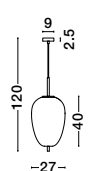

Adjustable Height

GL 96240611

**LATO - 9624071**

Black Metal & Opal Glass  
Black Fabric Wire  
LED E27 1x12 Watt 230 Volt  
IP20 Bulb Excluded  
D: 30 H: 120 cm

Adjustable Height

GL 96240621

**LATO - 9624072**

Black Metal & Opal Glass  
Black Fabric Wire  
LED E27 1x12 Watt 230 Volt  
IP20 Bulb Excluded  
D: 22 H: 120 cm

Adjustable Height

GL 96240631

**LATO - 9624073**

Black Metal & Opal Glass  
Black Fabric Wire  
LED E27 1x12 Watt 230 Volt  
IP20 Bulb Excluded  
D: 27 H: 120 cm

Adjustable Height

GL 96240641

**LATO - 9624074**

Black Metal & Opal Glass  
Black Fabric Wire  
LED E14 1x5 Watt 230 Volt  
IP20 Bulb Excluded  
D: 18.5 H: 120 cm

Adjustable Height

GL 96240651

**LATO - 9624075**

Black Metal & Opal Glass  
Black Fabric Wire  
LED E14 1x5 Watt 230 Volt  
IP20 Bulb Excluded  
D: 16.5 H: 120 cm

Adjustable Height

GL 96240661

**LATO - 9624076**

Black Metal & Opal Glass  
Black Fabric Wire  
LED E14 1x5 Watt 230 Volt  
IP20 Bulb Excluded  
D: 15.8 H: 120 cm