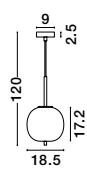

Adjustable Height

GL 96240611

**LATO - 9624071**

Black Metal & Opal Glass  
Black Fabric Wire  
LED E27 1x12 Watt 230 Volt  
IP20 Bulb Excluded  
D: 30 H: 120 cm

Adjustable Height

GL 96240621

**LATO - 9624072**

Black Metal & Opal Glass  
Black Fabric Wire  
LED E27 1x12 Watt 230 Volt  
IP20 Bulb Excluded  
D: 22 H: 120 cm

Adjustable Height

GL 96240631

**LATO - 9624073**

Black Metal & Opal Glass  
Black Fabric Wire  
LED E27 1x12 Watt 230 Volt  
IP20 Bulb Excluded  
D: 27 H: 120 cm

Adjustable Height

GL 96240641

**LATO - 9624074**

Black Metal & Opal Glass  
Black Fabric Wire  
LED E14 1x5 Watt 230 Volt  
IP20 Bulb Excluded  
D: 18.5 H: 120 cm

Adjustable Height

GL 96240651

**LATO - 9624075**

Black Metal & Opal Glass  
Black Fabric Wire  
LED E14 1x5 Watt 230 Volt  
IP20 Bulb Excluded  
D: 16.5 H: 120 cm

Adjustable Height

GL 96240661

**LATO - 9624076**

Black Metal & Opal Glass  
Black Fabric Wire  
LED E14 1x5 Watt 230 Volt  
IP20 Bulb Excluded  
D: 15.8 H: 120 cm