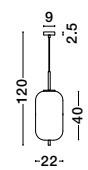

Adjustable Height

GL 96240611

**LATO - 9624071**

Black Metal & Opal Glass  
Black Fabric Wire  
LED E27 1x12 Watt 230 Volt  
IP20 Bulb Excluded  
D: 30 H: 120 cm

Adjustable Height

GL 96240621

**LATO - 9624072**

Black Metal & Opal Glass  
Black Fabric Wire  
LED E27 1x12 Watt 230 Volt  
IP20 Bulb Excluded  
D: 22 H: 120 cm

Adjustable Height

GL 96240631

**LATO - 9624073**

Black Metal & Opal Glass  
Black Fabric Wire  
LED E27 1x12 Watt 230 Volt  
IP20 Bulb Excluded  
D: 27 H: 120 cm

Adjustable Height

GL 96240641

**LATO - 9624074**

Black Metal & Opal Glass  
Black Fabric Wire  
LED E14 1x5 Watt 230 Volt  
IP20 Bulb Excluded  
D: 18.5 H: 120 cm

Adjustable Height

GL 96240651

**LATO - 9624075**

Black Metal & Opal Glass  
Black Fabric Wire  
LED E14 1x5 Watt 230 Volt  
IP20 Bulb Excluded  
D: 16.5 H: 120 cm

Adjustable Height

GL 96240661

**LATO - 9624076**

Black Metal & Opal Glass  
Black Fabric Wire  
LED E14 1x5 Watt 230 Volt  
IP20 Bulb Excluded  
D: 15.8 H: 120 cm