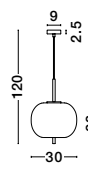

Adjustable Height

GL 96240611

**LATO - 9624071**

Black Metal & Opal Glass  
Black Fabric Wire  
LED E27 1x12 Watt 230 Volt  
IP20 Bulb Excluded  
D: 30 H: 120 cm

Adjustable Height

GL 96240621

**LATO - 9624072**

Black Metal & Opal Glass  
Black Fabric Wire  
LED E27 1x12 Watt 230 Volt  
IP20 Bulb Excluded  
D: 22 H: 120 cm

Adjustable Height

GL 96240631

**LATO - 9624073**

Black Metal & Opal Glass  
Black Fabric Wire  
LED E27 1x12 Watt 230 Volt  
IP20 Bulb Excluded  
D: 27 H: 120 cm

Adjustable Height

GL 96240641

**LATO - 9624074**

Black Metal & Opal Glass  
Black Fabric Wire  
LED E14 1x5 Watt 230 Volt  
IP20 Bulb Excluded  
D: 18.5 H: 120 cm

Adjustable Height

GL 96240651

**LATO - 9624075**

Black Metal & Opal Glass  
Black Fabric Wire  
LED E14 1x5 Watt 230 Volt  
IP20 Bulb Excluded  
D: 16.5 H: 120 cm

Adjustable Height

GL 96240661

**LATO - 9624076**

Black Metal & Opal Glass  
Black Fabric Wire  
LED E14 1x5 Watt 230 Volt  
IP20 Bulb Excluded  
D: 15.8 H: 120 cm