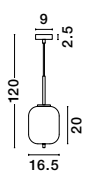

Black Metal & Opal Glass  
Black Fabric Wire  
LED E27 1x12 Watt 230 Volt  
IP20 Bulb Excluded  
D: 22 H: 120 cm

Adjustable Height

GL 96240631

**LATO - 9624073**

Black Metal & Opal Glass  
Black Fabric Wire  
LED E27 1x12 Watt 230 Volt  
IP20 Bulb Excluded  
D: 27 H: 120 cm

Adjustable Height

GL 96240641

**LATO - 9624074**

Black Metal & Opal Glass  
Black Fabric Wire  
LED E14 1x5 Watt 230 Volt  
IP20 Bulb Excluded  
D: 18.5 H: 120 cm

Adjustable Height

GL 96240651

**LATO - 9624075**

Black Metal & Opal Glass  
Black Fabric Wire  
LED E14 1x5 Watt 230 Volt  
IP20 Bulb Excluded  
D: 16.5 H: 120 cm

Adjustable Height

GL 96240661

**LATO - 9624076**

Black Metal & Opal Glass  
Black Fabric Wire  
LED E14 1x5 Watt 230 Volt  
IP20 Bulb Excluded  
D: 15.8 H: 120 cm