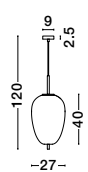

Adjustable Height

GL 96240611

**LATO - 9624071**

Black Metal & Opal Glass  
Black Fabric Wire  
LED E27 1x12 Watt 230 Volt  
IP20 Bulb Excluded  
D: 30 H: 120 cm

Adjustable Height

GL 96240621

**LATO - 9624072**

Black Metal & Opal Glass  
Black Fabric Wire  
LED E27 1x12 Watt 230 Volt  
IP20 Bulb Excluded  
D: 22 H: 120 cm

Adjustable Height

GL 96240631

**LATO - 9624073**

Black Metal & Opal Glass  
Black Fabric Wire  
LED E27 1x12 Watt 230 Volt  
IP20 Bulb Excluded  
D: 27 H: 120 cm

Adjustable Height

GL 96240641

**LATO - 9624074**

Black Metal & Opal Glass  
Black Fabric Wire  
LED E14 1x5 Watt 230 Volt  
IP20 Bulb Excluded  
D: 18.5 H: 120 cm

Adjustable Height

GL 96240651

**LATO - 9624075**

Black Metal & Opal Glass  
Black Fabric Wire  
LED E14 1x5 Watt 230 Volt  
IP20 Bulb Excluded  
D: 16.5 H: 120 cm

Adjustable Height

GL 96240661

**LATO - 9624076**

Black Metal & Opal Glass  
Black Fabric Wire  
LED E14 1x5 Watt 230 Volt  
IP20 Bulb Excluded  
D: 15.8 H: 120 cm