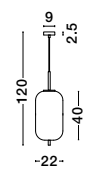

Adjustable Height

GL 96240611

**LATO - 9624071**

Black Metal & Opal Glass  
Black Fabric Wire  
LED E27 1x12 Watt 230 Volt  
IP20 Bulb Excluded  
D: 30 H: 120 cm

Adjustable Height

GL 96240621

**LATO - 9624072**

Black Metal & Opal Glass  
Black Fabric Wire  
LED E27 1x12 Watt 230 Volt  
IP20 Bulb Excluded  
D: 22 H: 120 cm

Adjustable Height

GL 96240631

**LATO - 9624073**

Black Metal & Opal Glass  
Black Fabric Wire  
LED E27 1x12 Watt 230 Volt  
IP20 Bulb Excluded  
D: 27 H: 120 cm

Adjustable Height

GL 96240641

**LATO - 9624074**

Black Metal & Opal Glass  
Black Fabric Wire  
LED E14 1x5 Watt 230 Volt  
IP20 Bulb Excluded  
D: 18.5 H: 120 cm

Adjustable Height

GL 96240651

**LATO - 9624075**

Black Metal & Opal Glass  
Black Fabric Wire  
LED E14 1x5 Watt 230 Volt  
IP20 Bulb Excluded  
D: 16.5 H: 120 cm

Adjustable Height

GL 96240661

**LATO - 9624076**

Black Metal & Opal Glass  
Black Fabric Wire  
LED E14 1x5 Watt 230 Volt  
IP20 Bulb Excluded  
D: 15.8 H: 120 cm