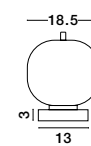

**LATO - 9624078**  
 Black Metal & Opal Glass  
 Black Fabric Wire  
 LED E14 3x5 Watt 230 Volt  
 IP20 Bulb Excluded  
 D: 30 H: 120 cm

**LATO - 9624085**  
 Black Metal & Opal Glass  
 LED E14 1x5 Watt 230 Volt  
 IP20 Bulb Excluded  
 Cable Length: 160 cm  
 D: 18.5 H: 22.5 cm

**LATO - 9624087**  
 Black Metal & Opal Glass  
 LED E14 1x5 Watt 230 Volt  
 IP20 Bulb Excluded  
 Cable Length: 160 cm  
 D: 16.5 H: 25 cm

**LATO - 9624099**  
 Black Metal & Opal Glass  
 Black Fabric Wire  
 LED E14 3x5 Watt 230 Volt  
 IP20 Bulb Excluded  
 L: 53 W: 9 H: 120 cm

**LATO - 9624089**  
 Black Metal & Opal Glass  
 LED E14 1x5 Watt 230 Volt  
 IP20 Bulb Excluded  
 Cable Length: 160 cm  
 D: 15.8 H: 28 cm