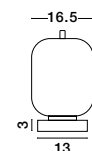

**LATO - 9624078**  
 Black Metal & Opal Glass  
 Black Fabric Wire  
 LED E14 3x5 Watt 230 Volt  
 IP20 Bulb Excluded  
 D: 30 H: 120 cm

**LATO - 9624085**  
 Black Metal & Opal Glass  
 LED E14 1x5 Watt 230 Volt  
 IP20 Bulb Excluded  
 Cable Length: 160 cm  
 D: 18.5 H: 22.5 cm

**LATO - 9624087**  
 Black Metal & Opal Glass  
 LED E14 1x5 Watt 230 Volt  
 IP20 Bulb Excluded  
 Cable Length: 160 cm  
 D: 16.5 H: 25 cm

**LATO - 9624099**  
 Black Metal & Opal Glass  
 Black Fabric Wire  
 LED E14 3x5 Watt 230 Volt  
 IP20 Bulb Excluded  
 L: 53 W: 9 H: 120 cm

**LATO - 9624089**  
 Black Metal & Opal Glass  
 LED E14 1x5 Watt 230 Volt  
 IP20 Bulb Excluded  
 Cable Length: 160 cm  
 D: 15.8 H: 28 cm