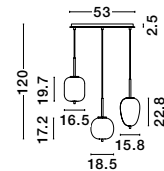

**LATO - 9624078**  
 Black Metal & Opal Glass  
 Black Fabric Wire  
 LED E14 3x5 Watt 230 Volt  
 IP20 Bulb Excluded  
 D: 30 H: 120 cm

**LATO - 9624085**  
 Black Metal & Opal Glass  
 LED E14 1x5 Watt 230 Volt  
 IP20 Bulb Excluded  
 Cable Length: 160 cm  
 D: 18.5 H: 22.5 cm

**LATO - 9624087**  
 Black Metal & Opal Glass  
 LED E14 1x5 Watt 230 Volt  
 IP20 Bulb Excluded  
 Cable Length: 160 cm  
 D: 16.5 H: 25 cm

**LATO - 9624099**  
 Black Metal & Opal Glass  
 Black Fabric Wire  
 LED E14 3x5 Watt 230 Volt  
 IP20 Bulb Excluded  
 L: 53 W: 9 H: 120 cm

**LATO - 9624089**  
 Black Metal & Opal Glass  
 LED E14 1x5 Watt 230 Volt  
 IP20 Bulb Excluded  
 Cable Length: 160 cm  
 D: 15.8 H: 28 cm