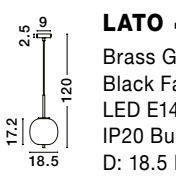

Adjustable Height

GL 96240791

LATO - 9624079

Brass Gold Metal & Smoky Glass
Black Fabric Wire
LED E27 1x12 Watt 230 Volt
IP20 Bulb Excluded
D: 30 H: 120 cm

Adjustable Height

GL 96240801

LATO - 9624080

Brass Gold Metal & Smoky Glass
Black Fabric Wire
LED E27 1x12 Watt 230 Volt
IP20 Bulb Excluded
D: 22 H: 120 cm

Adjustable Height

GL 96240811

LATO - 9624081

Brass Gold Metal & Smoky Glass
Black Fabric Wire
LED E27 1x12 Watt 230 Volt
IP20 Bulb Excluded
D: 27 H: 120 cm

Adjustable Height

GL 96240961

LATO - 9624096

Brass Gold Metal & Smoky Glass
Black Fabric Wire
LED E14 1x5 Watt 230 Volt
IP20 Bulb Excluded
D: 18.5 H: 120 cm

Adjustable Height

GL 96240971

LATO - 9624097

Brass Gold Metal & Smoky Glass
Black Fabric Wire
LED E14 1x5 Watt 230 Volt
IP20 Bulb Excluded
D: 16.5 H: 120 cm

Adjustable Height

GL 96240981

LATO - 9624098

Brass Gold Metal & Smoky Glass
Black Fabric Wire
LED E14 1x5 Watt 230 Volt
IP20 Bulb Excluded
D: 15.8 H: 120 cm