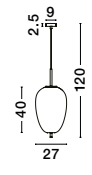

Adjustable Height

GL 96240791

LATO - 9624079

Brass Gold Metal & Smoky Glass
Black Fabric Wire
LED E27 1x12 Watt 230 Volt
IP20 Bulb Excluded
D: 30 H: 120 cm

Adjustable Height

GL 96240801

LATO - 9624080

Brass Gold Metal & Smoky Glass
Black Fabric Wire
LED E27 1x12 Watt 230 Volt
IP20 Bulb Excluded
D: 22 H: 120 cm

Adjustable Height

GL 96240811

LATO - 9624081

Brass Gold Metal & Smoky Glass
Black Fabric Wire
LED E27 1x12 Watt 230 Volt
IP20 Bulb Excluded
D: 27 H: 120 cm

Adjustable Height

GL 96240961

LATO - 9624096

Brass Gold Metal & Smoky Glass
Black Fabric Wire
LED E14 1x5 Watt 230 Volt
IP20 Bulb Excluded
D: 18.5 H: 120 cm

Adjustable Height

GL 96240971

LATO - 9624097

Brass Gold Metal & Smoky Glass
Black Fabric Wire
LED E14 1x5 Watt 230 Volt
IP20 Bulb Excluded
D: 16.5 H: 120 cm

Adjustable Height

GL 96240981

LATO - 9624098

Brass Gold Metal & Smoky Glass
Black Fabric Wire
LED E14 1x5 Watt 230 Volt
IP20 Bulb Excluded
D: 15.8 H: 120 cm