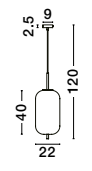

Adjustable Height

GL 96240791

LATO - 9624079

Brass Gold Metal & Smoky Glass
Black Fabric Wire
LED E27 1x12 Watt 230 Volt
IP20 Bulb Excluded
D: 30 H: 120 cm

Adjustable Height

GL 96240801

LATO - 9624080

Brass Gold Metal & Smoky Glass
Black Fabric Wire
LED E27 1x12 Watt 230 Volt
IP20 Bulb Excluded
D: 22 H: 120 cm

Adjustable Height

GL 96240811

LATO - 9624081

Brass Gold Metal & Smoky Glass
Black Fabric Wire
LED E27 1x12 Watt 230 Volt
IP20 Bulb Excluded
D: 27 H: 120 cm

Adjustable Height

GL 96240961

LATO - 9624096

Brass Gold Metal & Smoky Glass
Black Fabric Wire
LED E14 1x5 Watt 230 Volt
IP20 Bulb Excluded
D: 18.5 H: 120 cm

Adjustable Height

GL 96240971

LATO - 9624097

Brass Gold Metal & Smoky Glass
Black Fabric Wire
LED E14 1x5 Watt 230 Volt
IP20 Bulb Excluded
D: 16.5 H: 120 cm

Adjustable Height

GL 96240981

LATO - 9624098

Brass Gold Metal & Smoky Glass
Black Fabric Wire
LED E14 1x5 Watt 230 Volt
IP20 Bulb Excluded
D: 15.8 H: 120 cm