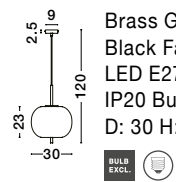

Adjustable Height

GL 96240791

LATO - 9624079

Brass Gold Metal & Smoky Glass
Black Fabric Wire
LED E27 1x12 Watt 230 Volt
IP20 Bulb Excluded
D: 30 H: 120 cm

Adjustable Height

GL 96240801

LATO - 9624080

Brass Gold Metal & Smoky Glass
Black Fabric Wire
LED E27 1x12 Watt 230 Volt
IP20 Bulb Excluded
D: 22 H: 120 cm

Adjustable Height

GL 96240811

LATO - 9624081

Brass Gold Metal & Smoky Glass
Black Fabric Wire
LED E27 1x12 Watt 230 Volt
IP20 Bulb Excluded
D: 27 H: 120 cm

Adjustable Height

GL 96240961

LATO - 9624096

Brass Gold Metal & Smoky Glass
Black Fabric Wire
LED E14 1x5 Watt 230 Volt
IP20 Bulb Excluded
D: 18.5 H: 120 cm

Adjustable Height

GL 96240971

LATO - 9624097

Brass Gold Metal & Smoky Glass
Black Fabric Wire
LED E14 1x5 Watt 230 Volt
IP20 Bulb Excluded
D: 16.5 H: 120 cm

Adjustable Height

GL 96240981

LATO - 9624098

Brass Gold Metal & Smoky Glass
Black Fabric Wire
LED E14 1x5 Watt 230 Volt
IP20 Bulb Excluded
D: 15.8 H: 120 cm