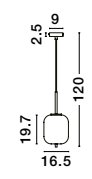

Adjustable Height

GL 96240811

LATO - 9624081

Brass Gold Metal & Smoky Glass
Black Fabric Wire
LED E27 1x12 Watt 230 Volt
IP20 Bulb Excluded
D: 27 H: 120 cm

Adjustable Height

GL 96240961

LATO - 9624096

Brass Gold Metal & Smoky Glass
Black Fabric Wire
LED E14 1x5 Watt 230 Volt
IP20 Bulb Excluded
D: 18.5 H: 120 cm

Adjustable Height

GL 96240971

LATO - 9624097

Brass Gold Metal & Smoky Glass
Black Fabric Wire
LED E14 1x5 Watt 230 Volt
IP20 Bulb Excluded
D: 16.5 H: 120 cm

Adjustable Height

GL 96240981

LATO - 9624098

Brass Gold Metal & Smoky Glass
Black Fabric Wire
LED E14 1x5 Watt 230 Volt
IP20 Bulb Excluded
D: 15.8 H: 120 cm