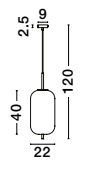

LATO - 96240791
 Brass Gold Metal & Smoky Glass
 Black Fabric Wire
 LED E27 1x12 Watt 230 Volt
 IP20 Bulb Excluded
 D: 30 H: 120 cm

LATO - 96240801
 Brass Gold Metal & Smoky Glass
 Black Fabric Wire
 LED E27 1x12 Watt 230 Volt
 IP20 Bulb Excluded
 D: 22 H: 120 cm

LATO - 96240811
 Brass Gold Metal & Smoky Glass
 Black Fabric Wire
 LED E27 1x12 Watt 230 Volt
 IP20 Bulb Excluded
 D: 27 H: 120 cm

LATO - 96240961
 Brass Gold Metal & Smoky Glass
 Black Fabric Wire
 LED E14 1x5 Watt 230 Volt
 IP20 Bulb Excluded
 D: 18.5 H: 120 cm