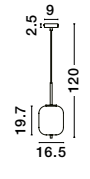

LATO - 96240971
Brass Gold Metal & Smoky Glass
Black Fabric Wire
LED E14 1x5 Watt 230 Volt
IP20 Bulb Excluded
D: 16.5 H: 120 cm