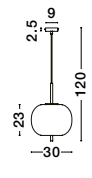

LATO - 96240791
 Brass Gold Metal & Smoky Glass
 Black Fabric Wire
 LED E27 1x12 Watt 230 Volt
 IP20 Bulb Excluded
 D: 30 H: 120 cm

LATO - 96240801
 Brass Gold Metal & Smoky Glass
 Black Fabric Wire
 LED E27 1x12 Watt 230 Volt
 IP20 Bulb Excluded
 D: 22 H: 120 cm

LATO - 96240811
 Brass Gold Metal & Smoky Glass
 Black Fabric Wire
 LED E27 1x12 Watt 230 Volt
 IP20 Bulb Excluded
 D: 27 H: 120 cm

LATO - 96240961
 Brass Gold Metal & Smoky Glass
 Black Fabric Wire
 LED E14 1x5 Watt 230 Volt
 IP20 Bulb Excluded
 D: 18.5 H: 120 cm