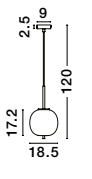

LATO - 96240791
 Brass Gold Metal & Smoky Glass
 Black Fabric Wire
 LED E27 1x12 Watt 230 Volt
 IP20 Bulb Excluded
 D: 30 H: 120 cm

LATO - 96240801
 Brass Gold Metal & Smoky Glass
 Black Fabric Wire
 LED E27 1x12 Watt 230 Volt
 IP20 Bulb Excluded
 D: 22 H: 120 cm

LATO - 96240811
 Brass Gold Metal & Smoky Glass
 Black Fabric Wire
 LED E27 1x12 Watt 230 Volt
 IP20 Bulb Excluded
 D: 27 H: 120 cm

LATO - 96240961
 Brass Gold Metal & Smoky Glass
 Black Fabric Wire
 LED E14 1x5 Watt 230 Volt
 IP20 Bulb Excluded
 D: 18.5 H: 120 cm