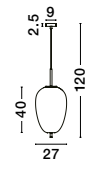

LATO - 96240791
 Brass Gold Metal & Smoky Glass
 Black Fabric Wire
 LED E27 1x12 Watt 230 Volt
 IP20 Bulb Excluded
 D: 30 H: 120 cm

LATO - 96240801
 Brass Gold Metal & Smoky Glass
 Black Fabric Wire
 LED E27 1x12 Watt 230 Volt
 IP20 Bulb Excluded
 D: 22 H: 120 cm

LATO - 96240811
 Brass Gold Metal & Smoky Glass
 Black Fabric Wire
 LED E27 1x12 Watt 230 Volt
 IP20 Bulb Excluded
 D: 27 H: 120 cm

LATO - 96240961
 Brass Gold Metal & Smoky Glass
 Black Fabric Wire
 LED E14 1x5 Watt 230 Volt
 IP20 Bulb Excluded
 D: 18.5 H: 120 cm

LATO - 96240971
 Brass Gold Metal & Smoky Glass
 Black Fabric Wire
 LED E14 1x5 Watt 230 Volt
 IP20 Bulb Excluded
 D: 16.5 H: 120 cm

LATO - 96240981
 Brass Gold Metal & Smoky Glass
 Black Fabric Wire
 LED E14 1x5 Watt 230 Volt
 IP20 Bulb Excluded
 D: 15.8 H: 120 cm