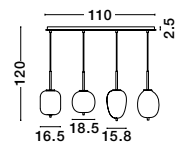

LATO - 9624083
 Brass Gold Metal & Smoky Glass
 Black Fabric Wire
 LED E14 4x5 Watt 230 Volt
 IP20 Bulb Excluded
 L: 110 W: 18.5 H: 120 cm

LATO - 9624082
 Brass Gold Metal & Smoky Glass
 Black Fabric Wire
 LED E14 3x5 Watt 230 Volt
 IP20 Bulb Excluded
 D: 46 H: 120 cm