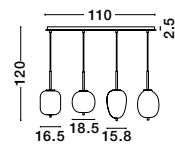

**LATO - 9624083**  
 Brass Gold Metal & Smoky Glass  
 Black Fabric Wire  
 LED E14 4x5 Watt 230 Volt  
 IP20 Bulb Excluded  
 L: 110 W: 18.5 H: 120 cm

**LATO - 9624082**  
 Brass Gold Metal & Smoky Glass  
 Black Fabric Wire  
 LED E14 3x5 Watt 230 Volt  
 IP20 Bulb Excluded  
 D: 46 H: 120 cm