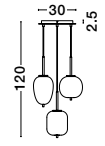

GL 96240661  
GL 96240641  
GL 96240651

**LATO - 9624068**

Opal Glass  
Brass Gold Metal  
Black Fabric Wire  
LED E14 3x5 Watt 230 Volt  
IP20 Bulb Excluded  
D: 30 H: 120 cm

GL 96240651  
GL 96240651  
GL 96240641

**LATO - 9624067**

Opal Glass  
Brass Gold Metal  
Black Fabric Wire  
LED E14 3x5 Watt 230 Volt  
IP20 Bulb Excluded  
L: 53 W: 9 H: 120 cm

96240851

**LATO - 9624084**

Brass Gold Metal  
& Opal Glass  
LED E14 1x5 Watt 230 Volt  
IP20 Bulb Excluded  
Cable Length: 160 cm  
D: 18.5 H: 22.5 cm

GL 96240852

**LATO - 9624086**

Brass Gold Metal  
& Opal Glass  
LED E14 1x5 Watt 230 Volt  
IP20 Bulb Excluded  
Cable Length: 160 cm  
D: 16.5 H: 25 cm

GL 96240853

**LATO - 9624088**

Brass Gold Metal  
& Opal Glass  
LED E14 1x5 Watt 230 Volt  
IP20 Bulb Excluded  
Cable Length: 160 cm  
D: 15.8 H: 28 cm