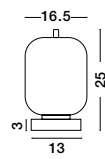

GL 96240661  
GL 96240641  
GL 96240651

**LATO - 9624068**

Opal Glass  
Brass Gold Metal  
Black Fabric Wire  
LED E14 3x5 Watt 230 Volt  
IP20 Bulb Excluded  
D: 30 H: 120 cm

GL 96240651  
GL 96240651  
GL 96240641

**LATO - 9624067**

Opal Glass  
Brass Gold Metal  
Black Fabric Wire  
LED E14 3x5 Watt 230 Volt  
IP20 Bulb Excluded  
L: 53 W: 9 H: 120 cm

96240851

**LATO - 9624084**

Brass Gold Metal  
& Opal Glass  
LED E14 1x5 Watt 230 Volt  
IP20 Bulb Excluded  
Cable Length: 160 cm  
D: 18.5 H: 22.5 cm

GL 96240852

**LATO - 9624086**

Brass Gold Metal  
& Opal Glass  
LED E14 1x5 Watt 230 Volt  
IP20 Bulb Excluded  
Cable Length: 160 cm  
D: 16.5 H: 25 cm

GL 96240853

**LATO - 9624088**

Brass Gold Metal  
& Opal Glass  
LED E14 1x5 Watt 230 Volt  
IP20 Bulb Excluded  
Cable Length: 160 cm  
D: 15.8 H: 28 cm