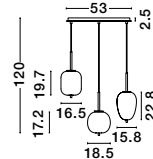

GL 96240661  
GL 96240641  
GL 96240651

**LATO - 9624068**

Opal Glass  
Brass Gold Metal  
Black Fabric Wire  
LED E14 3x5 Watt 230 Volt  
IP20 Bulb Excluded  
D: 30 H: 120 cm

GL 96240651  
GL 96240651  
GL 96240641

**LATO - 9624067**

Opal Glass  
Brass Gold Metal  
Black Fabric Wire  
LED E14 3x5 Watt 230 Volt  
IP20 Bulb Excluded  
L: 53 W: 9 H: 120 cm

96240851

**LATO - 9624084**

Brass Gold Metal  
& Opal Glass  
LED E14 1x5 Watt 230 Volt  
IP20 Bulb Excluded  
Cable Length: 160 cm  
D: 18.5 H: 22.5 cm

GL 96240852

**LATO - 9624086**

Brass Gold Metal  
& Opal Glass  
LED E14 1x5 Watt 230 Volt  
IP20 Bulb Excluded  
Cable Length: 160 cm  
D: 16.5 H: 25 cm

GL 96240853

**LATO - 9624088**

Brass Gold Metal  
& Opal Glass  
LED E14 1x5 Watt 230 Volt  
IP20 Bulb Excluded  
Cable Length: 160 cm  
D: 15.8 H: 28 cm