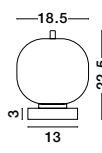

**LATO - 9624067**

Opal Glass  
Brass Gold Metal  
Black Fabric Wire  
LED E14 3x5 Watt 230 Volt  
IP20 Bulb Excluded  
L: 53 W: 9 H: 120 cm

96240851

**LATO - 9624084**

Brass Gold Metal  
& Opal Glass  
LED E14 1x5 Watt 230 Volt  
IP20 Bulb Excluded  
Cable Length: 160 cm  
D: 18.5 H: 22.5 cm

GL 96240852

**LATO - 9624086**

Brass Gold Metal  
& Opal Glass  
LED E14 1x5 Watt 230 Volt  
IP20 Bulb Excluded  
Cable Length: 160 cm  
D: 16.5 H: 25 cm

GL 96240853

**LATO - 9624088**

Brass Gold Metal  
& Opal Glass  
LED E14 1x5 Watt 230 Volt  
IP20 Bulb Excluded  
Cable Length: 160 cm  
D: 15.8 H: 28 cm