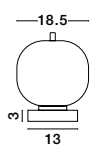

96240851

GL 96240852

GL 96240853

**LATO - 9624084**

Brass Gold Metal  
& Opal Glass  
LED E14 1x5 Watt 230 Volt  
IP20 Bulb Excluded  
Cable Length: 160 cm  
D: 18.5 H: 22.5 cm

**LATO - 9624086**

Brass Gold Metal  
& Opal Glass  
LED E14 1x5 Watt 230 Volt  
IP20 Bulb Excluded  
Cable Length: 160 cm  
D: 16.5 H: 25 cm

**LATO - 9624088**

Brass Gold Metal  
& Opal Glass  
LED E14 1x5 Watt 230 Volt  
IP20 Bulb Excluded  
Cable Length: 160 cm  
D: 15.8 H: 28 cm