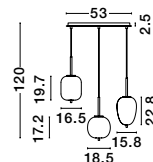

**LATO - 9624068**

Opal Glass  
Brass Gold Metal  
Black Fabric Wire  
LED E14 3x5 Watt 230 Volt  
IP20 Bulb Excluded  
D: 30 H: 120 cm

**LATO - 9624067**

Opal Glass  
Brass Gold Metal  
Black Fabric Wire  
LED E14 3x5 Watt 230 Volt  
IP20 Bulb Excluded  
L: 53 W: 9 H: 120 cm

96240851

GL 96240852

GL 96240853

**LATO - 9624084**

Brass Gold Metal  
& Opal Glass  
LED E14 1x5 Watt 230 Volt  
IP20 Bulb Excluded  
Cable Length: 160 cm  
D: 18.5 H: 22.5 cm

**LATO - 9624086**

Brass Gold Metal  
& Opal Glass  
LED E14 1x5 Watt 230 Volt  
IP20 Bulb Excluded  
Cable Length: 160 cm  
D: 16.5 H: 25 cm

**LATO - 9624088**

Brass Gold Metal  
& Opal Glass  
LED E14 1x5 Watt 230 Volt  
IP20 Bulb Excluded  
Cable Length: 160 cm  
D: 15.8 H: 28 cm