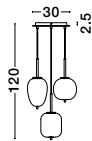

**LATO - 9624068**

Opal Glass  
Brass Gold Metal  
Black Fabric Wire  
LED E14 3x5 Watt 230 Volt  
IP20 Bulb Excluded  
D: 30 H: 120 cm

**LATO - 9624067**

Opal Glass  
Brass Gold Metal  
Black Fabric Wire  
LED E14 3x5 Watt 230 Volt  
IP20 Bulb Excluded  
L: 53 W: 9 H: 120 cm

96240851

GL 96240852

GL 96240853

**LATO - 9624084**

Brass Gold Metal  
& Opal Glass  
LED E14 1x5 Watt 230 Volt  
IP20 Bulb Excluded  
Cable Length: 160 cm  
D: 18.5 H: 22.5 cm

**LATO - 9624086**

Brass Gold Metal  
& Opal Glass  
LED E14 1x5 Watt 230 Volt  
IP20 Bulb Excluded  
Cable Length: 160 cm  
D: 16.5 H: 25 cm

**LATO - 9624088**

Brass Gold Metal  
& Opal Glass  
LED E14 1x5 Watt 230 Volt  
IP20 Bulb Excluded  
Cable Length: 160 cm  
D: 15.8 H: 28 cm