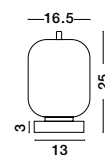

**LATO - 9624068**

Opal Glass  
Brass Gold Metal  
Black Fabric Wire  
LED E14 3x5 Watt 230 Volt  
IP20 Bulb Excluded  
D: 30 H: 120 cm

**LATO - 9624067**

Opal Glass  
Brass Gold Metal  
Black Fabric Wire  
LED E14 3x5 Watt 230 Volt  
IP20 Bulb Excluded  
L: 53 W: 9 H: 120 cm

96240851

GL 96240852

GL 96240853

**LATO - 9624084**

Brass Gold Metal  
& Opal Glass  
LED E14 1x5 Watt 230 Volt  
IP20 Bulb Excluded  
Cable Length: 160 cm  
D: 18.5 H: 22.5 cm

**LATO - 9624086**

Brass Gold Metal  
& Opal Glass  
LED E14 1x5 Watt 230 Volt  
IP20 Bulb Excluded  
Cable Length: 160 cm  
D: 16.5 H: 25 cm

**LATO - 9624088**

Brass Gold Metal  
& Opal Glass  
LED E14 1x5 Watt 230 Volt  
IP20 Bulb Excluded  
Cable Length: 160 cm  
D: 15.8 H: 28 cm