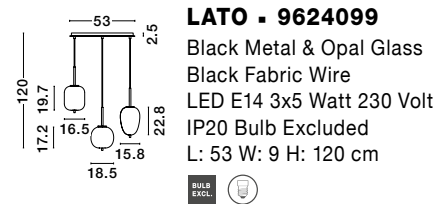

LATO - 9624078
 Black Metal & Opal Glass
 Black Fabric Wire
 LED E14 3x5 Watt 230 Volt
 IP20 Bulb Excluded
 D: 30 H: 120 cm

LATO - 9624099
 Black Metal & Opal Glass
 Black Fabric Wire
 LED E14 3x5 Watt 230 Volt
 IP20 Bulb Excluded
 L: 53 W: 9 H: 120 cm

LATO - 9624085
 Black Metal & Opal Glass
 LED E14 1x5 Watt 230 Volt
 IP20 Bulb Excluded
 Cable Length: 160 cm
 D: 18.5 H: 22.5 cm

LATO - 9624087
 Black Metal & Opal Glass
 LED E14 1x5 Watt 230 Volt
 IP20 Bulb Excluded
 Cable Length: 160 cm
 D: 16.5 H: 25 cm

LATO - 9624089
 Black Metal & Opal Glass
 LED E14 1x5 Watt 230 Volt
 IP20 Bulb Excluded
 Cable Length: 160 cm
 D: 15.8 H: 28 cm