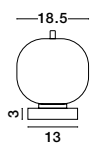

GL 96240661
GL 96240641
GL 96240651

LATO - 9624068

Opal Glass
Brass Gold Metal
Black Fabric Wire
LED E14 3x5 Watt 230 Volt
IP20 Bulb Excluded
D: 30 H: 120 cm

GL 96240651
GL 96240651
GL 96240641

LATO - 9624067

Opal Glass
Brass Gold Metal
Black Fabric Wire
LED E14 3x5 Watt 230 Volt
IP20 Bulb Excluded
L: 53 W: 9 H: 120 cm

96240851

LATO - 9624084

Brass Gold Metal
& Opal Glass
LED E14 1x5 Watt 230 Volt
IP20 Bulb Excluded
Cable Length: 160 cm
D: 18.5 H: 22.5 cm

GL 96240852

LATO - 9624086

Brass Gold Metal
& Opal Glass
LED E14 1x5 Watt 230 Volt
IP20 Bulb Excluded
Cable Length: 160 cm
D: 16.5 H: 25 cm

GL 96240853

LATO - 9624088

Brass Gold Metal
& Opal Glass
LED E14 1x5 Watt 230 Volt
IP20 Bulb Excluded
Cable Length: 160 cm
D: 15.8 H: 28 cm