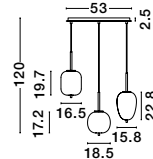

GL 96240661
GL 96240641
GL 96240651

LATO - 9624068

Opal Glass
Brass Gold Metal
Black Fabric Wire
LED E14 3x5 Watt 230 Volt
IP20 Bulb Excluded
D: 30 H: 120 cm

GL 96240651
GL 96240651
GL 96240641

LATO - 9624067

Opal Glass
Brass Gold Metal
Black Fabric Wire
LED E14 3x5 Watt 230 Volt
IP20 Bulb Excluded
L: 53 W: 9 H: 120 cm

96240851

LATO - 9624084

Brass Gold Metal
& Opal Glass
LED E14 1x5 Watt 230 Volt
IP20 Bulb Excluded
Cable Length: 160 cm
D: 18.5 H: 22.5 cm

GL 96240852

LATO - 9624086

Brass Gold Metal
& Opal Glass
LED E14 1x5 Watt 230 Volt
IP20 Bulb Excluded
Cable Length: 160 cm
D: 16.5 H: 25 cm

GL 96240853

LATO - 9624088

Brass Gold Metal
& Opal Glass
LED E14 1x5 Watt 230 Volt
IP20 Bulb Excluded
Cable Length: 160 cm
D: 15.8 H: 28 cm