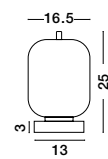

GL 96240661
GL 96240641
GL 96240651

LATO - 9624068

Opal Glass
Brass Gold Metal
Black Fabric Wire
LED E14 3x5 Watt 230 Volt
IP20 Bulb Excluded
D: 30 H: 120 cm

GL 96240651
GL 96240651
GL 96240641

LATO - 9624067

Opal Glass
Brass Gold Metal
Black Fabric Wire
LED E14 3x5 Watt 230 Volt
IP20 Bulb Excluded
L: 53 W: 9 H: 120 cm

96240851

LATO - 9624084

Brass Gold Metal
& Opal Glass
LED E14 1x5 Watt 230 Volt
IP20 Bulb Excluded
Cable Length: 160 cm
D: 18.5 H: 22.5 cm

GL 96240852

LATO - 9624086

Brass Gold Metal
& Opal Glass
LED E14 1x5 Watt 230 Volt
IP20 Bulb Excluded
Cable Length: 160 cm
D: 16.5 H: 25 cm

GL 96240853

LATO - 9624088

Brass Gold Metal
& Opal Glass
LED E14 1x5 Watt 230 Volt
IP20 Bulb Excluded
Cable Length: 160 cm
D: 15.8 H: 28 cm