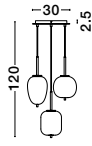

GL 96240661
GL 96240641
GL 96240651

LATO - 9624068

Opal Glass
Brass Gold Metal
Black Fabric Wire
LED E14 3x5 Watt 230 Volt
IP20 Bulb Excluded
D: 30 H: 120 cm

GL 96240651
GL 96240651
GL 96240641

LATO - 9624067

Opal Glass
Brass Gold Metal
Black Fabric Wire
LED E14 3x5 Watt 230 Volt
IP20 Bulb Excluded
L: 53 W: 9 H: 120 cm

96240851

LATO - 9624084

Brass Gold Metal
& Opal Glass
LED E14 1x5 Watt 230 Volt
IP20 Bulb Excluded
Cable Length: 160 cm
D: 18.5 H: 22.5 cm

GL 96240852

LATO - 9624086

Brass Gold Metal
& Opal Glass
LED E14 1x5 Watt 230 Volt
IP20 Bulb Excluded
Cable Length: 160 cm
D: 16.5 H: 25 cm

GL 96240853

LATO - 9624088

Brass Gold Metal
& Opal Glass
LED E14 1x5 Watt 230 Volt
IP20 Bulb Excluded
Cable Length: 160 cm
D: 15.8 H: 28 cm