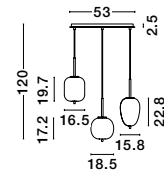

LATO - 9624078
 Black Metal & Opal Glass
 Black Fabric Wire
 LED E14 3x5 Watt 230 Volt
 IP20 Bulb Excluded
 D: 30 H: 120 cm

LATO - 9624085
 Black Metal & Opal Glass
 LED E14 1x5 Watt 230 Volt
 IP20 Bulb Excluded
 Cable Length: 160 cm
 D: 18.5 H: 22.5 cm

LATO - 9624087
 Black Metal & Opal Glass
 LED E14 1x5 Watt 230 Volt
 IP20 Bulb Excluded
 Cable Length: 160 cm
 D: 16.5 H: 25 cm

LATO - 9624099
 Black Metal & Opal Glass
 Black Fabric Wire
 LED E14 3x5 Watt 230 Volt
 IP20 Bulb Excluded
 L: 53 W: 9 H: 120 cm

LATO - 9624089
 Black Metal & Opal Glass
 LED E14 1x5 Watt 230 Volt
 IP20 Bulb Excluded
 Cable Length: 160 cm
 D: 15.8 H: 28 cm