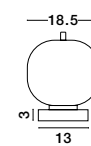

LATO - 9624078
 Black Metal & Opal Glass
 Black Fabric Wire
 LED E14 3x5 Watt 230 Volt
 IP20 Bulb Excluded
 D: 30 H: 120 cm

LATO - 9624085
 Black Metal & Opal Glass
 LED E14 1x5 Watt 230 Volt
 IP20 Bulb Excluded
 Cable Length: 160 cm
 D: 18.5 H: 22.5 cm

LATO - 9624087
 Black Metal & Opal Glass
 LED E14 1x5 Watt 230 Volt
 IP20 Bulb Excluded
 Cable Length: 160 cm
 D: 16.5 H: 25 cm

LATO - 9624099
 Black Metal & Opal Glass
 Black Fabric Wire
 LED E14 3x5 Watt 230 Volt
 IP20 Bulb Excluded
 L: 53 W: 9 H: 120 cm

LATO - 9624089
 Black Metal & Opal Glass
 LED E14 1x5 Watt 230 Volt
 IP20 Bulb Excluded
 Cable Length: 160 cm
 D: 15.8 H: 28 cm