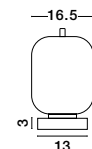

LATO - 9624078
 Black Metal & Opal Glass
 Black Fabric Wire
 LED E14 3x5 Watt 230 Volt
 IP20 Bulb Excluded
 D: 30 H: 120 cm

LATO - 9624085
 Black Metal & Opal Glass
 LED E14 1x5 Watt 230 Volt
 IP20 Bulb Excluded
 Cable Length: 160 cm
 D: 18.5 H: 22.5 cm

LATO - 9624087
 Black Metal & Opal Glass
 LED E14 1x5 Watt 230 Volt
 IP20 Bulb Excluded
 Cable Length: 160 cm
 D: 16.5 H: 25 cm

LATO - 9624099
 Black Metal & Opal Glass
 Black Fabric Wire
 LED E14 3x5 Watt 230 Volt
 IP20 Bulb Excluded
 L: 53 W: 9 H: 120 cm

LATO - 9624089
 Black Metal & Opal Glass
 LED E14 1x5 Watt 230 Volt
 IP20 Bulb Excluded
 Cable Length: 160 cm
 D: 15.8 H: 28 cm