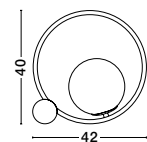

GL 96240941

NESO - 9624094
Opal Glass
Brushed Gold
& Black Aluminium
LED E14 1x5 Watt 230 Volt
IP20 Bulb Excluded
Cable Length: 160 cm
L: 42 W: 15 H: 40 cm

NESO - 9624095
Smoky Glass
Brushed Gold
& Black Aluminium
LED E14 1x5 Watt 230 Volt
IP20 Bulb Excluded
Cable Length: 160 cm
L: 42 W: 15 H: 40 cm

GL 90501671

BESON - 9050167
Grey Marble Base
Opal Glass
LED E14 1x5 Watt 230 Volt
IP20 Bulb Excluded
Cable Length: 150 cm
D: 15 W: 17.5 H: 18 cm