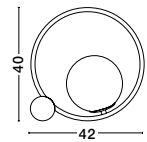

GL 96240941

NESO - 9624094
Opal Glass
Brushed Gold
& Black Aluminium
LED E14 1x5 Watt 230 Volt
IP20 Bulb Excluded
Cable Length: 160 cm
L: 42 W: 15 H: 40 cm

NESO - 9624095
Smoky Glass
Brushed Gold
& Black Aluminium
LED E14 1x5 Watt 230 Volt
IP20 Bulb Excluded
Cable Length: 160 cm
L: 42 W: 15 H: 40 cm

GL 90501671

BESON - 9050167
Grey Marble Base
Opal Glass
LED E14 1x5 Watt 230 Volt
IP20 Bulb Excluded
Cable Length: 150 cm
D: 15 W: 17.5 H: 18 cm