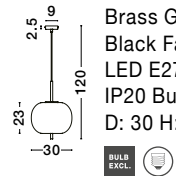

**LATO - 96240791**  
 Brass Gold Metal & Smoky Glass  
 Black Fabric Wire  
 LED E27 1x12 Watt 230 Volt  
 IP20 Bulb Excluded  
 D: 30 H: 120 cm

**LATO - 96240801**  
 Brass Gold Metal & Smoky Glass  
 Black Fabric Wire  
 LED E27 1x12 Watt 230 Volt  
 IP20 Bulb Excluded  
 D: 22 H: 120 cm

**LATO - 96240811**  
 Brass Gold Metal & Smoky Glass  
 Black Fabric Wire  
 LED E27 1x12 Watt 230 Volt  
 IP20 Bulb Excluded  
 D: 27 H: 120 cm

**LATO - 96240961**  
 Brass Gold Metal & Smoky Glass  
 Black Fabric Wire  
 LED E14 1x5 Watt 230 Volt  
 IP20 Bulb Excluded  
 D: 18.5 H: 120 cm

**LATO - 96240971**  
 Brass Gold Metal & Smoky Glass  
 Black Fabric Wire  
 LED E14 1x5 Watt 230 Volt  
 IP20 Bulb Excluded  
 D: 16.5 H: 120 cm

**LATO - 96240981**  
 Brass Gold Metal & Smoky Glass  
 Black Fabric Wire  
 LED E14 1x5 Watt 230 Volt  
 IP20 Bulb Excluded  
 D: 15.8 H: 120 cm