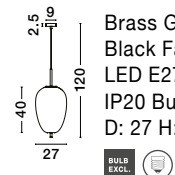

**LATO - 96240791**  
 Brass Gold Metal & Smoky Glass  
 Black Fabric Wire  
 LED E27 1x12 Watt 230 Volt  
 IP20 Bulb Excluded  
 D: 30 H: 120 cm

**LATO - 96240801**  
 Brass Gold Metal & Smoky Glass  
 Black Fabric Wire  
 LED E27 1x12 Watt 230 Volt  
 IP20 Bulb Excluded  
 D: 22 H: 120 cm

**LATO - 96240811**  
 Brass Gold Metal & Smoky Glass  
 Black Fabric Wire  
 LED E27 1x12 Watt 230 Volt  
 IP20 Bulb Excluded  
 D: 27 H: 120 cm

**LATO - 96240961**  
 Brass Gold Metal & Smoky Glass  
 Black Fabric Wire  
 LED E14 1x5 Watt 230 Volt  
 IP20 Bulb Excluded  
 D: 18.5 H: 120 cm

**LATO - 96240971**  
 Brass Gold Metal & Smoky Glass  
 Black Fabric Wire  
 LED E14 1x5 Watt 230 Volt  
 IP20 Bulb Excluded  
 D: 16.5 H: 120 cm

**LATO - 96240981**  
 Brass Gold Metal & Smoky Glass  
 Black Fabric Wire  
 LED E14 1x5 Watt 230 Volt  
 IP20 Bulb Excluded  
 D: 15.8 H: 120 cm