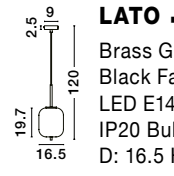

**LATO - 96240791**  
 Brass Gold Metal & Smoky Glass  
 Black Fabric Wire  
 LED E27 1x12 Watt 230 Volt  
 IP20 Bulb Excluded  
 D: 30 H: 120 cm

**LATO - 96240801**  
 Brass Gold Metal & Smoky Glass  
 Black Fabric Wire  
 LED E27 1x12 Watt 230 Volt  
 IP20 Bulb Excluded  
 D: 22 H: 120 cm

**LATO - 96240811**  
 Brass Gold Metal & Smoky Glass  
 Black Fabric Wire  
 LED E27 1x12 Watt 230 Volt  
 IP20 Bulb Excluded  
 D: 27 H: 120 cm

**LATO - 96240961**  
 Brass Gold Metal & Smoky Glass  
 Black Fabric Wire  
 LED E14 1x5 Watt 230 Volt  
 IP20 Bulb Excluded  
 D: 18.5 H: 120 cm

**LATO - 96240971**  
 Brass Gold Metal & Smoky Glass  
 Black Fabric Wire  
 LED E14 1x5 Watt 230 Volt  
 IP20 Bulb Excluded  
 D: 16.5 H: 120 cm

**LATO - 96240981**  
 Brass Gold Metal & Smoky Glass  
 Black Fabric Wire  
 LED E14 1x5 Watt 230 Volt  
 IP20 Bulb Excluded  
 D: 15.8 H: 120 cm