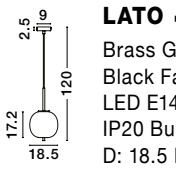

**LATO - 96240791**  
 Brass Gold Metal & Smoky Glass  
 Black Fabric Wire  
 LED E27 1x12 Watt 230 Volt  
 IP20 Bulb Excluded  
 D: 30 H: 120 cm

**LATO - 96240801**  
 Brass Gold Metal & Smoky Glass  
 Black Fabric Wire  
 LED E27 1x12 Watt 230 Volt  
 IP20 Bulb Excluded  
 D: 22 H: 120 cm

**LATO - 96240811**  
 Brass Gold Metal & Smoky Glass  
 Black Fabric Wire  
 LED E27 1x12 Watt 230 Volt  
 IP20 Bulb Excluded  
 D: 27 H: 120 cm

**LATO - 96240961**  
 Brass Gold Metal & Smoky Glass  
 Black Fabric Wire  
 LED E14 1x5 Watt 230 Volt  
 IP20 Bulb Excluded  
 D: 18.5 H: 120 cm

**LATO - 96240971**  
 Brass Gold Metal & Smoky Glass  
 Black Fabric Wire  
 LED E14 1x5 Watt 230 Volt  
 IP20 Bulb Excluded  
 D: 16.5 H: 120 cm

**LATO - 96240981**  
 Brass Gold Metal & Smoky Glass  
 Black Fabric Wire  
 LED E14 1x5 Watt 230 Volt  
 IP20 Bulb Excluded  
 D: 15.8 H: 120 cm