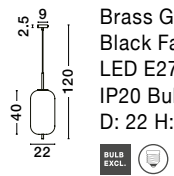

**LATO - 96240791**  
 Brass Gold Metal & Smoky Glass  
 Black Fabric Wire  
 LED E27 1x12 Watt 230 Volt  
 IP20 Bulb Excluded  
 D: 30 H: 120 cm

**LATO - 96240801**  
 Brass Gold Metal & Smoky Glass  
 Black Fabric Wire  
 LED E27 1x12 Watt 230 Volt  
 IP20 Bulb Excluded  
 D: 22 H: 120 cm

**LATO - 96240811**  
 Brass Gold Metal & Smoky Glass  
 Black Fabric Wire  
 LED E27 1x12 Watt 230 Volt  
 IP20 Bulb Excluded  
 D: 27 H: 120 cm

**LATO - 96240961**  
 Brass Gold Metal & Smoky Glass  
 Black Fabric Wire  
 LED E14 1x5 Watt 230 Volt  
 IP20 Bulb Excluded  
 D: 18.5 H: 120 cm

**LATO - 96240971**  
 Brass Gold Metal & Smoky Glass  
 Black Fabric Wire  
 LED E14 1x5 Watt 230 Volt  
 IP20 Bulb Excluded  
 D: 16.5 H: 120 cm

**LATO - 96240981**  
 Brass Gold Metal & Smoky Glass  
 Black Fabric Wire  
 LED E14 1x5 Watt 230 Volt  
 IP20 Bulb Excluded  
 D: 15.8 H: 120 cm