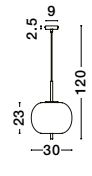

LATO - 96240791
 Brass Gold Metal & Smoky Glass
 Black Fabric Wire
 LED E27 1x12 Watt 230 Volt
 IP20 Bulb Excluded
 D: 30 H: 120 cm

LATO - 96240801
 Brass Gold Metal & Smoky Glass
 Black Fabric Wire
 LED E27 1x12 Watt 230 Volt
 IP20 Bulb Excluded
 D: 22 H: 120 cm

LATO - 96240811
 Brass Gold Metal & Smoky Glass
 Black Fabric Wire
 LED E27 1x12 Watt 230 Volt
 IP20 Bulb Excluded
 D: 27 H: 120 cm

LATO - 96240961
 Brass Gold Metal & Smoky Glass
 Black Fabric Wire
 LED E14 1x5 Watt 230 Volt
 IP20 Bulb Excluded
 D: 18.5 H: 120 cm