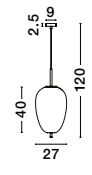

LATO - 96240791
 Brass Gold Metal & Smoky Glass
 Black Fabric Wire
 LED E27 1x12 Watt 230 Volt
 IP20 Bulb Excluded
 D: 30 H: 120 cm

LATO - 96240801
 Brass Gold Metal & Smoky Glass
 Black Fabric Wire
 LED E27 1x12 Watt 230 Volt
 IP20 Bulb Excluded
 D: 22 H: 120 cm

LATO - 96240811
 Brass Gold Metal & Smoky Glass
 Black Fabric Wire
 LED E27 1x12 Watt 230 Volt
 IP20 Bulb Excluded
 D: 27 H: 120 cm

LATO - 96240961
 Brass Gold Metal & Smoky Glass
 Black Fabric Wire
 LED E14 1x5 Watt 230 Volt
 IP20 Bulb Excluded
 D: 18.5 H: 120 cm

LATO - 96240971
 Brass Gold Metal & Smoky Glass
 Black Fabric Wire
 LED E14 1x5 Watt 230 Volt
 IP20 Bulb Excluded
 D: 16.5 H: 120 cm

LATO - 96240981
 Brass Gold Metal & Smoky Glass
 Black Fabric Wire
 LED E14 1x5 Watt 230 Volt
 IP20 Bulb Excluded
 D: 15.8 H: 120 cm