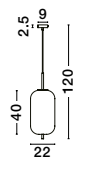

LATO - 96240791
 Brass Gold Metal & Smoky Glass
 Black Fabric Wire
 LED E27 1x12 Watt 230 Volt
 IP20 Bulb Excluded
 D: 30 H: 120 cm

LATO - 96240801
 Brass Gold Metal & Smoky Glass
 Black Fabric Wire
 LED E27 1x12 Watt 230 Volt
 IP20 Bulb Excluded
 D: 22 H: 120 cm

LATO - 96240811
 Brass Gold Metal & Smoky Glass
 Black Fabric Wire
 LED E27 1x12 Watt 230 Volt
 IP20 Bulb Excluded
 D: 27 H: 120 cm

LATO - 96240961
 Brass Gold Metal & Smoky Glass
 Black Fabric Wire
 LED E14 1x5 Watt 230 Volt
 IP20 Bulb Excluded
 D: 18.5 H: 120 cm

LATO - 96240971
 Brass Gold Metal & Smoky Glass
 Black Fabric Wire
 LED E14 1x5 Watt 230 Volt
 IP20 Bulb Excluded
 D: 16.5 H: 120 cm

LATO - 96240981
 Brass Gold Metal & Smoky Glass
 Black Fabric Wire
 LED E14 1x5 Watt 230 Volt
 IP20 Bulb Excluded
 D: 15.8 H: 120 cm