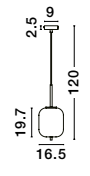

LATO - 96240981
Brass Gold Metal & Smoky Glass
Black Fabric Wire
LED E14 1x5 Watt 230 Volt
IP20 Bulb Excluded
D: 15.8 H: 120 cm