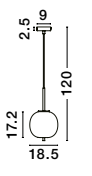

LATO - 96240791
 Brass Gold Metal & Smoky Glass
 Black Fabric Wire
 LED E27 1x12 Watt 230 Volt
 IP20 Bulb Excluded
 D: 30 H: 120 cm

LATO - 96240801
 Brass Gold Metal & Smoky Glass
 Black Fabric Wire
 LED E27 1x12 Watt 230 Volt
 IP20 Bulb Excluded
 D: 22 H: 120 cm

LATO - 96240811
 Brass Gold Metal & Smoky Glass
 Black Fabric Wire
 LED E27 1x12 Watt 230 Volt
 IP20 Bulb Excluded
 D: 27 H: 120 cm

LATO - 96240961
 Brass Gold Metal & Smoky Glass
 Black Fabric Wire
 LED E14 1x5 Watt 230 Volt
 IP20 Bulb Excluded
 D: 18.5 H: 120 cm