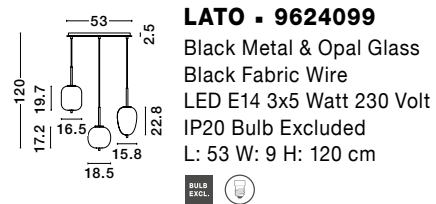

**LATO - 9624078**  
Black Metal & Opal Glass  
Black Fabric Wire  
LED E14 3x5 Watt 230 Volt  
IP20 Bulb Excluded  
D: 30 H: 120 cm

**LATO - 9624099**  
Black Metal & Opal Glass  
Black Fabric Wire  
LED E14 3x5 Watt 230 Volt  
IP20 Bulb Excluded  
L: 53 W: 9 H: 120 cm

**LATO - 9624085**  
Black Metal & Opal Glass  
LED E14 1x5 Watt 230 Volt  
IP20 Bulb Excluded  
Cable Length: 160 cm  
D: 18.5 H: 22.5 cm

**LATO - 9624087**  
Black Metal & Opal Glass  
LED E14 1x5 Watt 230 Volt  
IP20 Bulb Excluded  
Cable Length: 160 cm  
D: 16.5 H: 25 cm

**LATO - 9624089**  
Black Metal & Opal Glass  
LED E14 1x5 Watt 230 Volt  
IP20 Bulb Excluded  
Cable Length: 160 cm  
D: 15.8 H: 28 cm