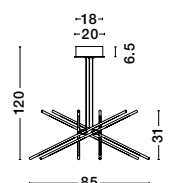

Rotating & Adjustable

RACCIO - 9180713
 Triac Dimmable
 Brass Gold Metal & Acrylic
 LED 50 Watt 230 Volt
 2438Lm 3000K IP20
 L: 94.5 W: 94.5 H: 21 cm

RACCIO - 9695215
 Triac Dimmable
 Brass Gold Metal & Acrylic
 LED 109 Watt 230 Volt
 6868Lm 3000K IP20
 Included Remote Control
 L: 180.5 W: 75 H: 200 cm

9695215-9180782
 Included Remote control

Adjustable Height

ALSO YOU CAN DO

RACCIO - 9180782
 Triac Dimmable
 Brass Gold Metal & Acrylic
 LED 68 Watt 230 Volt
 5397Lm 3000K IP20
 Included Remote Control
 D: 85 H1: 31 H2: 120 cm