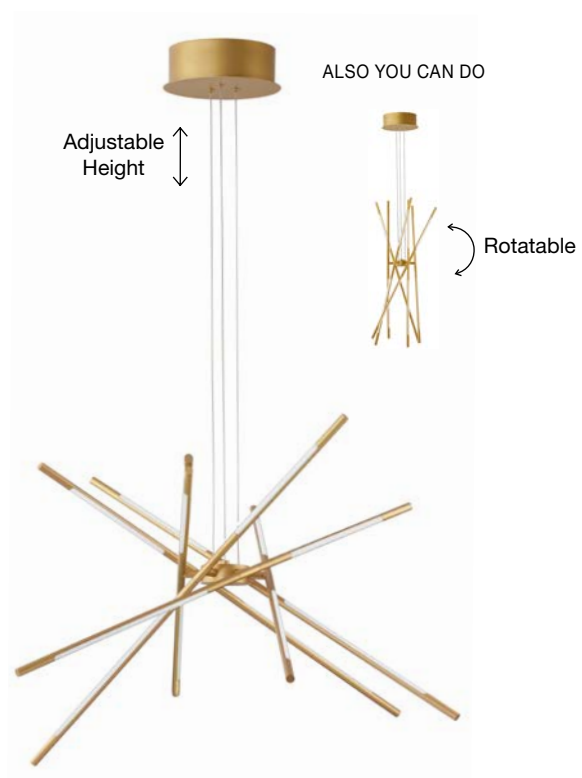

Rotating & Adjustable

RACCIO - 9180713
 Triac Dimmable
 Brass Gold Metal & Acrylic
 LED 50 Watt 230 Volt
 2438Lm 3000K IP20
 L: 94.5 W: 94.5 H: 21 cm

RACCIO - 9695215
 Triac Dimmable
 Brass Gold Metal & Acrylic
 LED 109 Watt 230 Volt
 6868Lm 3000K IP20
 Included Remote Control
 L: 180.5 W: 75 H: 200 cm

9695215-9180782
 Included Remote control

Adjustable Height

ALSO YOU CAN DO

RACCIO - 9180782
 Triac Dimmable
 Brass Gold Metal & Acrylic
 LED 68 Watt 230 Volt
 5397Lm 3000K IP20
 Included Remote Control
 D: 85 H1: 31 H2: 120 cm