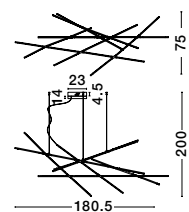

Rotating & Adjustable

RACCIO - 9180713
 Triac Dimmable
 Brass Gold Metal & Acrylic
 LED 50 Watt 230 Volt
 2438Lm 3000K IP20
 L: 94.5 W: 94.5 H: 21 cm

RACCIO - 9695215
 Triac Dimmable
 Brass Gold Metal & Acrylic
 LED 109 Watt 230 Volt
 6868Lm 3000K IP20
 Included Remote Control
 L: 180.5 W: 75 H: 200 cm

9695215-9180782
 Included Remote control

Adjustable Height

ALSO YOU CAN DO

RACCIO - 9180782
 Triac Dimmable
 Brass Gold Metal & Acrylic
 LED 68 Watt 230 Volt
 5397Lm 3000K IP20
 Included Remote Control
 D: 85 H1: 31 H2: 120 cm