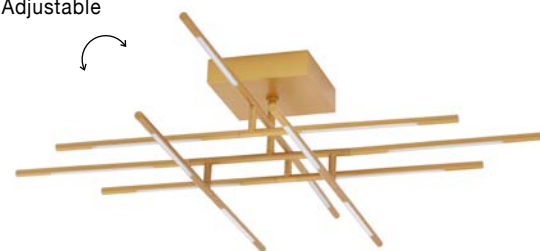

Rotating & Adjustable

RACCIO - 9180713
 Triac Dimmable
 Brass Gold Metal & Acrylic
 LED 50 Watt 230 Volt
 2438Lm 3000K IP20
 L: 94.5 W: 94.5 H: 21 cm

RACCIO - 9695215
 Triac Dimmable
 Brass Gold Metal & Acrylic
 LED 109 Watt 230 Volt
 6868Lm 3000K IP20
 Included Remote Control
 L: 180.5 W: 75 H: 200 cm

9695215-9180782
 Included Remote control

Adjustable Height

ALSO YOU CAN DO

RACCIO - 9180782
 Triac Dimmable
 Brass Gold Metal & Acrylic
 LED 68 Watt 230 Volt
 5397Lm 3000K IP20
 Included Remote Control
 D: 85 H1: 31 H2: 120 cm