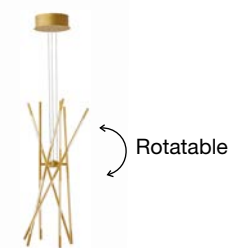

Rotating & Adjustable

RACCIO - 9180713
 Triac Dimmable
 Brass Gold Metal & Acrylic
 LED 50 Watt 230 Volt
 2438Lm 3000K IP20
 L: 94.5 W: 94.5 H: 21 cm

RACCIO - 9695215
 Triac Dimmable
 Brass Gold Metal & Acrylic
 LED 109 Watt 230 Volt
 6868Lm 3000K IP20
 Included Remote Control
 L: 180.5 W: 75 H: 200 cm

9695215-9180782
 Included Remote control

Adjustable Height

ALSO YOU CAN DO

RACCIO - 9180782
 Triac Dimmable
 Brass Gold Metal & Acrylic
 LED 68 Watt 230 Volt
 5397Lm 3000K IP20
 Included Remote Control
 D: 85 H1: 31 H2: 120 cm