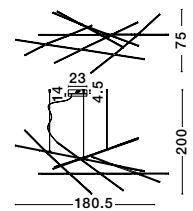

**RACCIO - 9180714**  
Triac Dimmable

Black Metal & Acrylic  
LED 59 Watt 230 Volt  
4195Lm 3000K IP20  
L: 94.5 W: 94.5 H: 21 cm

**RACCIO - 9695216**  
Triac Dimmable

Black Metal & Acrylic  
LED 109 Watt 230 Volt  
6868Lm 3000K IP20  
Included Remote Control  
L: 180.5 W: 75 H: 200 cm

9695216-9180783  
Included  
Remote control

Adjustable  
Height

Rotating

**RACCIO - 9180783**  
Triac Dimmable

Black Metal & Acrylic  
LED 68 Watt 230 Volt  
5397Lm 3000K IP20  
Included Remote Control  
D: 85 H: 31 H2: 120 cm