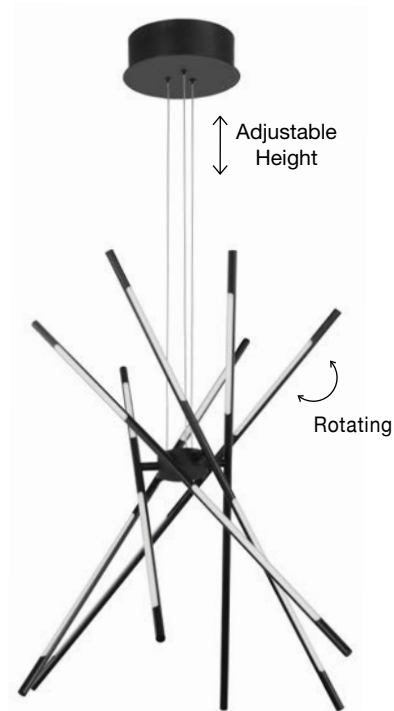

**RACCIO - 9180714**  
Triac Dimmable

Black Metal & Acrylic  
LED 59 Watt 230 Volt  
4195Lm 3000K IP20  
L: 94.5 W: 94.5 H: 21 cm

**RACCIO - 9695216**  
Triac Dimmable

Black Metal & Acrylic  
LED 109 Watt 230 Volt  
6868Lm 3000K IP20  
Included Remote Control  
L: 180.5 W: 75 H: 200 cm

9695216-9180783  
Included  
Remote control

Adjustable  
Height

Rotating

**RACCIO - 9180783**  
Triac Dimmable

Black Metal & Acrylic  
LED 68 Watt 230 Volt  
5397Lm 3000K IP20  
Included Remote Control  
D: 85 H: 31 H2: 120 cm