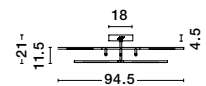

RACCIO - 9180714
Triac Dimmable

Black Metal & Acrylic
LED 59 Watt 230 Volt
4195Lm 3000K IP20
L: 94.5 W: 94.5 H: 21 cm

RACCIO - 9695216
Triac Dimmable

Black Metal & Acrylic
LED 109 Watt 230 Volt
6868Lm 3000K IP20
Included Remote Control
L: 180.5 W: 75 H: 200 cm