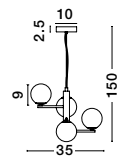

AGRIGENTO - 1700306002

Opal Glass
Antique Brass Metal
LED G9 4x5 Watt 230 Volt
IP20 Bulb Excluded
D: 35 H: 150 cm

GL 17003060021

JAKLIN - 9724581

Opal Glass
Antique Brass Metal
Gold Fabric Wire
LED G9 3x5 Watt 230 Volt
IP20 Bulb Excluded
D: 31.5 H1: 45 H2: 150 cm

GL 97245821

JAKLIN - 9724582

Opal Glass
Antique Brass Metal
Gold Fabric Wire
LED G9 5x5 Watt 230 Volt
IP20 Bulb Excluded
D: 31.5 H1: 72 H2: 150 cm

GL 97245821

AGRIGENTO - 1700306001

Opal Glass
Antique Brass Metal
LED G9 6x5 Watt 230 Volt
IP20 Bulb Excluded
D: 45 H: 150 cm