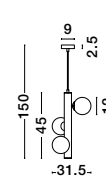

AGRIGENTO - 1700306002

Opal Glass
Antique Brass Metal
LED G9 4x5 Watt 230 Volt
IP20 Bulb Excluded
D: 35 H: 150 cm

GL 17003060021

JAKLIN - 9724581

Opal Glass
Antique Brass Metal
Gold Fabric Wire
LED G9 3x5 Watt 230 Volt
IP20 Bulb Excluded
D: 31.5 H1: 45 H2: 150 cm

GL 97245821

JAKLIN - 9724582

Opal Glass
Antique Brass Metal
Gold Fabric Wire
LED G9 5x5 Watt 230 Volt
IP20 Bulb Excluded
D: 31.5 H1: 72 H2: 150 cm

GL 97245821

AGRIGENTO - 1700306001

Opal Glass
Antique Brass Metal
LED G9 6x5 Watt 230 Volt
IP20 Bulb Excluded
D: 45 H: 150 cm