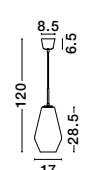

Adjustable Height

GL 97241021

VEIRO - 9724102

Chrome Glass
Black Metal
Black Fabric Wire
LED E27 1x12 Watt 230 Volt
IP20 Bulb Excluded
D: 23 H1: 22 H2: 120 cm

Adjustable Height

GL 97241411

VEIRO - 9724141

Chrome Glass
Black Metal
Black Fabric Wire
LED E27 1x12 Watt 230 Volt
IP20 Bulb Excluded
D: 30 H1: 22 H2: 120 cm

Adjustable Height

GL 97241011

VEIRO - 9724101

Chrome Glass
Black Metal
Black Fabric Wire
LED E27 1x12 Watt 230 Volt
IP20 Bulb Excluded
D: 17 H1: 28.5 H2: 120 cm

Adjustable Height

GL 97264821

SAVAZ - 9726482

Chrome Glass
Black Metal
Black Fabric Wire
LED E27 1x12 Watt 230 Volt
IP20 Bulb Excluded
D: 28 H1: 14 H2: 120 cm

Adjustable Height

GL 97264811

SAVAZ - 9726481

Chrome Glass
Black Metal
Black Fabric Wire
LED E27 1x12 Watt 230 Volt
IP20 Bulb Excluded
D: 17.5 H1: 29.8 H2: 120 cm

Adjustable Height

GL 97264831

SAVAZ - 9726483

Chrome Glass
Black Metal
Black Fabric Wire
LED E27 1x12 Watt 230 Volt
IP20 Bulb Excluded
D: 28 H1: 23 H2: 120 cm