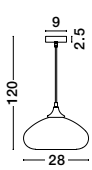

Adjustable Height

GL 97241021

VEIRO - 9724102

Chrome Glass
Black Metal
Black Fabric Wire
LED E27 1x12 Watt 230 Volt
IP20 Bulb Excluded
D: 23 H1: 22 H2: 120 cm

Adjustable Height

GL 97241411

VEIRO - 9724141

Chrome Glass
Black Metal
Black Fabric Wire
LED E27 1x12 Watt 230 Volt
IP20 Bulb Excluded
D: 30 H1: 22 H2: 120 cm

Adjustable Height

GL 97241011

VEIRO - 9724101

Chrome Glass
Black Metal
Black Fabric Wire
LED E27 1x12 Watt 230 Volt
IP20 Bulb Excluded
D: 17 H1: 28.5 H2: 120 cm

Adjustable Height

GL 97264821

SAVAZ - 9726482

Chrome Glass
Black Metal
Black Fabric Wire
LED E27 1x12 Watt 230 Volt
IP20 Bulb Excluded
D: 28 H1: 14 H2: 120 cm

Adjustable Height

GL 97264811

SAVAZ - 9726481

Chrome Glass
Black Metal
Black Fabric Wire
LED E27 1x12 Watt 230 Volt
IP20 Bulb Excluded
D: 17.5 H1: 29.8 H2: 120 cm

Adjustable Height

GL 97264831

SAVAZ - 9726483

Chrome Glass
Black Metal
Black Fabric Wire
LED E27 1x12 Watt 230 Volt
IP20 Bulb Excluded
D: 28 H1: 23 H2: 120 cm