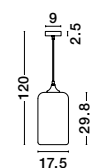

Adjustable Height

GL 97241011

VEIRO - 9724101

Chrome Glass
Black Metal
Black Fabric Wire
LED E27 1x12 Watt 230 Volt
IP20 Bulb Excluded
D: 17 H1: 28.5 H2: 120 cm

Adjustable Height

GL 97264821

SAVAZ - 9726482

Chrome Glass
Black Metal
Black Fabric Wire
LED E27 1x12 Watt 230 Volt
IP20 Bulb Excluded
D: 28 H1: 14 H2: 120 cm

Adjustable Height

GL 97264811

SAVAZ - 9726481

Chrome Glass
Black Metal
Black Fabric Wire
LED E27 1x12 Watt 230 Volt
IP20 Bulb Excluded
D: 17.5 H1: 29.8 H2: 120 cm

Adjustable Height

GL 97264831

SAVAZ - 9726483

Chrome Glass
Black Metal
Black Fabric Wire
LED E27 1x12 Watt 230 Volt
IP20 Bulb Excluded
D: 28 H1: 23 H2: 120 cm