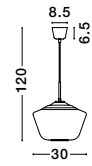

Adjustable Height

GL 97241021

VEIRO - 9724102

Chrome Glass
Black Metal
Black Fabric Wire
LED E27 1x12 Watt 230 Volt
IP20 Bulb Excluded
D: 23 H1: 22 H2: 120 cm

Adjustable Height

GL 97241411

VEIRO - 9724141

Chrome Glass
Black Metal
Black Fabric Wire
LED E27 1x12 Watt 230 Volt
IP20 Bulb Excluded
D: 30 H1: 22 H2: 120 cm

Adjustable Height

GL 97241011

VEIRO - 9724101

Chrome Glass
Black Metal
Black Fabric Wire
LED E27 1x12 Watt 230 Volt
IP20 Bulb Excluded
D: 17 H1: 28.5 H2: 120 cm

Adjustable Height

GL 97264821

SAVAZ - 9726482

Chrome Glass
Black Metal
Black Fabric Wire
LED E27 1x12 Watt 230 Volt
IP20 Bulb Excluded
D: 28 H1: 14 H2: 120 cm

Adjustable Height

GL 97264811

SAVAZ - 9726481

Chrome Glass
Black Metal
Black Fabric Wire
LED E27 1x12 Watt 230 Volt
IP20 Bulb Excluded
D: 17.5 H1: 29.8 H2: 120 cm