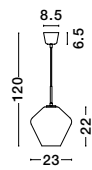

Adjustable Height

GL 97241021

VEIRO - 9724102

Chrome Glass
Black Metal
Black Fabric Wire
LED E27 1x12 Watt 230 Volt
IP20 Bulb Excluded
D: 23 H1: 22 H2: 120 cm

Adjustable Height

GL 97241411

VEIRO - 9724141

Chrome Glass
Black Metal
Black Fabric Wire
LED E27 1x12 Watt 230 Volt
IP20 Bulb Excluded
D: 30 H1: 22 H2: 120 cm

Adjustable Height

GL 97241011

VEIRO - 9724101

Chrome Glass
Black Metal
Black Fabric Wire
LED E27 1x12 Watt 230 Volt
IP20 Bulb Excluded
D: 17 H1: 28.5 H2: 120 cm

Adjustable Height

GL 97264821

SAVAZ - 9726482

Chrome Glass
Black Metal
Black Fabric Wire
LED E27 1x12 Watt 230 Volt
IP20 Bulb Excluded
D: 28 H1: 14 H2: 120 cm

Adjustable Height

GL 97264811

SAVAZ - 9726481

Chrome Glass
Black Metal
Black Fabric Wire
LED E27 1x12 Watt 230 Volt
IP20 Bulb Excluded
D: 17.5 H1: 29.8 H2: 120 cm

Adjustable Height

GL 97264831

SAVAZ - 9726483

Chrome Glass
Black Metal
Black Fabric Wire
LED E27 1x12 Watt 230 Volt
IP20 Bulb Excluded
D: 28 H1: 23 H2: 120 cm