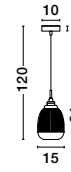

GL 97382121

MOND - 9738212

Satin Gold Metal
Clear Glass
LED E14 1x5 Watt 230 Volt
IP20 Bulb Excluded
D: 13 H1: 29 H2: 120 cm

GL 97382101

MOND - 9738210

Satin Gold Metal
Clear Glass
LED E14 1x5 Watt 230 Volt
IP20 Bulb Excluded
D: 15 H1: 24 H2: 120 cm

GL 97382111

MOND - 9738211

Satin Gold Metal
Clear Glass
LED E14 1x5 Watt 230 Volt
IP20 Bulb Excluded
D: 18 H1: 19.5 H2: 120 cm

GL 97382121

GL 97382101

GL 97382111

MOND - 9731214

Satin Gold Metal
Clear Glass
LED E14 3x5 Watt 230 Volt
IP20 Bulb Excluded
D: 49 H: 120 cm