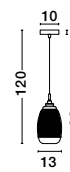

GL 97382121

MOND - 9738212

Satin Gold Metal
Clear Glass
LED E14 1x5 Watt 230 Volt
IP20 Bulb Excluded
D: 13 H1: 29 H2: 120 cm

GL 97382101

MOND - 9738210

Satin Gold Metal
Clear Glass
LED E14 1x5 Watt 230 Volt
IP20 Bulb Excluded
D: 15 H1: 24 H2: 120 cm

GL 97382111

MOND - 9738211

Satin Gold Metal
Clear Glass
LED E14 1x5 Watt 230 Volt
IP20 Bulb Excluded
D: 18 H1: 19.5 H2: 120 cm

GL 97382121

GL 97382101

GL 97382111

MOND - 9731214

Satin Gold Metal
Clear Glass
LED E14 3x5 Watt 230 Volt
IP20 Bulb Excluded
D: 49 H: 120 cm