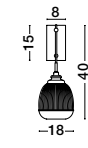

GL 97382121 GL 97382101

GL 97382111

MOND - 9731215
Satin Gold Metal
Clear Glass
LED E14 6x5 Watt 230 Volt
IP20 Bulb Excluded
D: 51 H: 120 cm

GL 97382111

GL 97382121

GL 97382101

MOND - 9731216
Satin Gold Metal
Clear Glass
LED E14 3x5 Watt 230 Volt
IP20 Bulb Excluded
L: 76.5 W: 18 H: 120 cm

GL 97382001

MOND - 9738200
Satin Gold Metal
Clear Glass
LED E14 1x5 Watt 230 Volt
IP20 Bulb Excluded
L: 18 W: 27.5 H: 40 cm