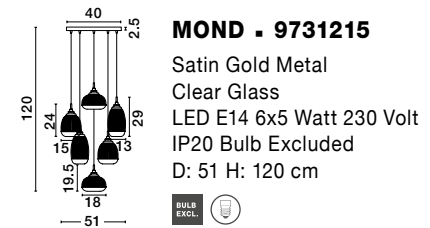

GL 97382121 GL 97382101

GL 97382111

MOND - 9731215
Satin Gold Metal
Clear Glass
LED E14 6x5 Watt 230 Volt
IP20 Bulb Excluded
D: 51 H: 120 cm

GL 97382111

GL 97382121

GL 97382101

MOND - 9731216
Satin Gold Metal
Clear Glass
LED E14 3x5 Watt 230 Volt
IP20 Bulb Excluded
L: 76.5 W: 18 H: 120 cm

GL 97382001

MOND - 9738200
Satin Gold Metal
Clear Glass
LED E14 1x5 Watt 230 Volt
IP20 Bulb Excluded
L: 18 W: 27.5 H: 40 cm