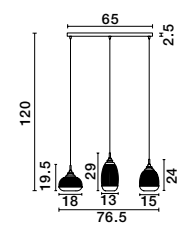

GL 97382121 GL 97382101

GL 97382111

MOND - 9731215
Satin Gold Metal
Clear Glass
LED E14 6x5 Watt 230 Volt
IP20 Bulb Excluded
D: 51 H: 120 cm

GL 97382111

GL 97382121

GL 97382101

MOND - 9731216
Satin Gold Metal
Clear Glass
LED E14 3x5 Watt 230 Volt
IP20 Bulb Excluded
L: 76.5 W: 18 H: 120 cm

GL 97382001

MOND - 9738200
Satin Gold Metal
Clear Glass
LED E14 1x5 Watt 230 Volt
IP20 Bulb Excluded
L: 18 W: 27.5 H: 40 cm