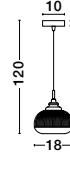

GL 97382121

**MOND - 9738212**

Satin Gold Metal  
Clear Glass  
LED E14 1x5 Watt 230 Volt  
IP20 Bulb Excluded  
D: 13 H1: 29 H2: 120 cm

GL 97382101

**MOND - 9738210**

Satin Gold Metal  
Clear Glass  
LED E14 1x5 Watt 230 Volt  
IP20 Bulb Excluded  
D: 15 H1: 24 H2: 120 cm

GL 97382111

**MOND - 9738211**

Satin Gold Metal  
Clear Glass  
LED E14 1x5 Watt 230 Volt  
IP20 Bulb Excluded  
D: 18 H1: 19.5 H2: 120 cm

GL 97382101

GL 97382121

GL 97382111

**MOND - 9731214**

Satin Gold Metal  
Clear Glass  
LED E14 3x5 Watt 230 Volt  
IP20 Bulb Excluded  
D: 49 H: 120 cm