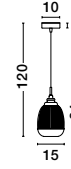

GL 97382121

**MOND - 9738212**

Satin Gold Metal  
Clear Glass  
LED E14 1x5 Watt 230 Volt  
IP20 Bulb Excluded  
D: 13 H1: 29 H2: 120 cm

GL 97382101

**MOND - 9738210**

Satin Gold Metal  
Clear Glass  
LED E14 1x5 Watt 230 Volt  
IP20 Bulb Excluded  
D: 15 H1: 24 H2: 120 cm

GL 97382111

**MOND - 9738211**

Satin Gold Metal  
Clear Glass  
LED E14 1x5 Watt 230 Volt  
IP20 Bulb Excluded  
D: 18 H1: 19.5 H2: 120 cm

GL 97382101

GL 97382121

GL 97382111

**MOND - 9731214**

Satin Gold Metal  
Clear Glass  
LED E14 3x5 Watt 230 Volt  
IP20 Bulb Excluded  
D: 49 H: 120 cm