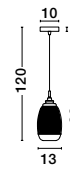

GL 97382121

**MOND - 9738212**

Satin Gold Metal  
Clear Glass  
LED E14 1x5 Watt 230 Volt  
IP20 Bulb Excluded  
D: 13 H1: 29 H2: 120 cm

GL 97382101

**MOND - 9738210**

Satin Gold Metal  
Clear Glass  
LED E14 1x5 Watt 230 Volt  
IP20 Bulb Excluded  
D: 15 H1: 24 H2: 120 cm

GL 97382111

**MOND - 9738211**

Satin Gold Metal  
Clear Glass  
LED E14 1x5 Watt 230 Volt  
IP20 Bulb Excluded  
D: 18 H1: 19.5 H2: 120 cm

GL 97382101

GL 97382121

GL 97382111

**MOND - 9731214**

Satin Gold Metal  
Clear Glass  
LED E14 3x5 Watt 230 Volt  
IP20 Bulb Excluded  
D: 49 H: 120 cm