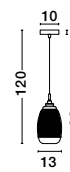

GL 97382121

**MOND - 9738212**

Satin Gold Metal  
Clear Glass  
LED E14 1x5 Watt 230 Volt  
IP20 Bulb Excluded  
D: 13 H1: 29 H2: 120 cm

GL 97382101

**MOND - 9738210**

Satin Gold Metal  
Clear Glass  
LED E14 1x5 Watt 230 Volt  
IP20 Bulb Excluded  
D: 15 H1: 24 H2: 120 cm

GL 97382111

**MOND - 9738211**

Satin Gold Metal  
Clear Glass  
LED E14 1x5 Watt 230 Volt  
IP20 Bulb Excluded  
D: 18 H1: 19.5 H2: 120 cm

GL 97382101

GL 97382121

GL 97382111

**MOND - 9731214**

Satin Gold Metal  
Clear Glass  
LED E14 3x5 Watt 230 Volt  
IP20 Bulb Excluded  
D: 49 H: 120 cm