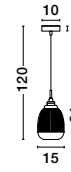

GL 97382121

**MOND - 9738212**

Satin Gold Metal  
Clear Glass  
LED E14 1x5 Watt 230 Volt  
IP20 Bulb Excluded  
D: 13 H1: 29 H2: 120 cm

GL 97382101

**MOND - 9738210**

Satin Gold Metal  
Clear Glass  
LED E14 1x5 Watt 230 Volt  
IP20 Bulb Excluded  
D: 15 H1: 24 H2: 120 cm

GL 97382111

**MOND - 9738211**

Satin Gold Metal  
Clear Glass  
LED E14 1x5 Watt 230 Volt  
IP20 Bulb Excluded  
D: 18 H1: 19.5 H2: 120 cm

GL 97382101

GL 97382121

GL 97382111

**MOND - 9731214**

Satin Gold Metal  
Clear Glass  
LED E14 3x5 Watt 230 Volt  
IP20 Bulb Excluded  
D: 49 H: 120 cm