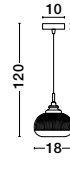

GL 97382121

**MOND - 9738212**

Satin Gold Metal  
Clear Glass  
LED E14 1x5 Watt 230 Volt  
IP20 Bulb Excluded  
D: 13 H1: 29 H2: 120 cm

GL 97382101

**MOND - 9738210**

Satin Gold Metal  
Clear Glass  
LED E14 1x5 Watt 230 Volt  
IP20 Bulb Excluded  
D: 15 H1: 24 H2: 120 cm

GL 97382111

**MOND - 9738211**

Satin Gold Metal  
Clear Glass  
LED E14 1x5 Watt 230 Volt  
IP20 Bulb Excluded  
D: 18 H1: 19.5 H2: 120 cm

GL 97382101

GL 97382121

GL 97382111

**MOND - 9731214**

Satin Gold Metal  
Clear Glass  
LED E14 3x5 Watt 230 Volt  
IP20 Bulb Excluded  
D: 49 H: 120 cm