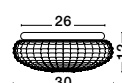

GL 8381241

**SENS - 838124**  
Smoke Chrome Glass  
Black Metal  
LED E27 1x12 Watt 230 Volt  
IP44 Bulb Excluded  
D: 25 H: 11 cm

GL 97382541

**CLAM - 9738254**  
Smoke Chrome Glass  
White Metal  
LED E27 2x12 Watt 230 Volt  
IP44 Bulb Excluded  
D: 30 H: 12 cm

GL 8381231

**SENS - 838123**  
Clear Glass  
White Metal  
LED E27 1x12 Watt 230 Volt  
IP44 Bulb Excluded  
D: 25 H: 11 cm

GL 97382551

**CLAM - 9738255**  
Clear Glass  
White Metal  
LED E27 2x12 Watt 230 Volt  
IP44 Bulb Excluded  
D: 30 H: 12 cm

GL 8381221

**SENS - 838122**  
White Glass  
White Metal  
LED E27 1x12 Watt 230 Volt  
IP44 Bulb Excluded  
D: 25 H: 11 cm

GL 97382561

**CLAM - 9738256**  
White Glass  
White Metal  
LED E27 2x12 Watt 230 Volt  
IP44 Bulb Excluded  
D: 30 H: 12 cm