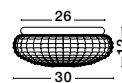

GL 8381241

**SENS - 838124**  
Smoke Chrome Glass  
Black Metal  
LED E27 1x12 Watt 230 Volt  
IP44 Bulb Excluded  
D: 25 H: 11 cm

GL 97382541

**CLAM - 9738254**  
Smoke Chrome Glass  
White Metal  
LED E27 2x12 Watt 230 Volt  
IP44 Bulb Excluded  
D: 30 H: 12 cm

GL 8381231

**SENS - 838123**  
Clear Glass  
White Metal  
LED E27 1x12 Watt 230 Volt  
IP44 Bulb Excluded  
D: 25 H: 11 cm

GL 97382551

**CLAM - 9738255**  
Clear Glass  
White Metal  
LED E27 2x12 Watt 230 Volt  
IP44 Bulb Excluded  
D: 30 H: 12 cm