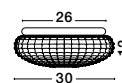

GL 8381241

**SENS - 838124**  
Smoke Chrome Glass  
Black Metal  
LED E27 1x12 Watt 230 Volt  
IP44 Bulb Excluded  
D: 25 H: 11 cm

GL 97382541

**CLAM - 9738254**  
Smoke Chrome Glass  
White Metal  
LED E27 2x12 Watt 230 Volt  
IP44 Bulb Excluded  
D: 30 H: 12 cm

GL 8381231

**SENS - 838123**  
Clear Glass  
White Metal  
LED E27 1x12 Watt 230 Volt  
IP44 Bulb Excluded  
D: 25 H: 11 cm

GL 97382551

**CLAM - 9738255**  
Clear Glass  
White Metal  
LED E27 2x12 Watt 230 Volt  
IP44 Bulb Excluded  
D: 30 H: 12 cm