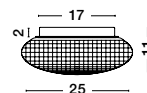

GL 8381241

**SENS - 838124**  
Smoke Chrome Glass  
Black Metal  
LED E27 1x12 Watt 230 Volt  
IP44 Bulb Excluded  
D: 25 H: 11 cm

GL 97382541

**CLAM - 9738254**  
Smoke Chrome Glass  
White Metal  
LED E27 2x12 Watt 230 Volt  
IP44 Bulb Excluded  
D: 30 H: 12 cm

GL 8381231

**SENS - 838123**  
Clear Glass  
White Metal  
LED E27 1x12 Watt 230 Volt  
IP44 Bulb Excluded  
D: 25 H: 11 cm

GL 97382551

**CLAM - 9738255**  
Clear Glass  
White Metal  
LED E27 2x12 Watt 230 Volt  
IP44 Bulb Excluded  
D: 30 H: 12 cm