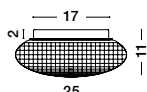

GL 8381231

**SENS - 838123**  
Clear Glass  
White Metal  
LED E27 1x12 Watt 230 Volt  
IP44 Bulb Excluded  
D: 25 H: 11 cm

GL 97382551

**CLAM - 9738255**  
Clear Glass  
White Metal  
LED E27 2x12 Watt 230 Volt  
IP44 Bulb Excluded  
D: 30 H: 12 cm

GL 8381221

**SENS - 838122**  
White Glass  
White Metal  
LED E27 1x12 Watt 230 Volt  
IP44 Bulb Excluded  
D: 25 H: 11 cm

GL 97382561

**CLAM - 9738256**  
White Glass  
White Metal  
LED E27 2x12 Watt 230 Volt  
IP44 Bulb Excluded  
D: 30 H: 12 cm