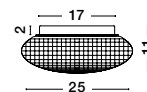

GL 8381241

**SENS - 838124**  
Smoke Chrome Glass  
Black Metal  
LED E27 1x12 Watt 230 Volt  
IP44 Bulb Excluded  
D: 25 H: 11 cm

GL 97382541

**CLAM - 9738254**  
Smoke Chrome Glass  
White Metal  
LED E27 2x12 Watt 230 Volt  
IP44 Bulb Excluded  
D: 30 H: 12 cm

GL 8381231

**SENS - 838123**  
Clear Glass  
White Metal  
LED E27 1x12 Watt 230 Volt  
IP44 Bulb Excluded  
D: 25 H: 11 cm

GL 97382551

**CLAM - 9738255**  
Clear Glass  
White Metal  
LED E27 2x12 Watt 230 Volt  
IP44 Bulb Excluded  
D: 30 H: 12 cm