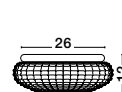

CLAM - 9738256
White Glass
White Metal
LED E27 2x12 Watt 230 Volt
IP44 Bulb Excluded
D: 30 H: 12 cm

IP44

IP44