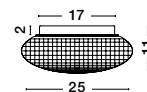

GL 8381241

SENS - 838124
Smoke Chrome Glass
Black Metal
LED E27 1x12 Watt 230 Volt
IP44 Bulb Excluded
D: 25 H: 11 cm

GL 8381231

SENS - 838123
Clear Glass
White Metal
LED E27 1x12 Watt 230 Volt
IP44 Bulb Excluded
D: 25 H: 11 cm

GL 8381221

SENS - 838122
White Glass
White Metal
LED E27 1x12 Watt 230 Volt
IP44 Bulb Excluded
D: 25 H: 11 cm

GL 97382541

CLAM - 9738254
Smoke Chrome Glass
White Metal
LED E27 2x12 Watt 230 Volt
IP44 Bulb Excluded
D: 30 H: 12 cm