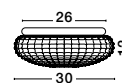

GL 8381241

SENS - 838124
Smoke Chrome Glass
Black Metal
LED E27 1x12 Watt 230 Volt
IP44 Bulb Excluded
D: 25 H: 11 cm

GL 8381231

SENS - 838123
Clear Glass
White Metal
LED E27 1x12 Watt 230 Volt
IP44 Bulb Excluded
D: 25 H: 11 cm

GL 8381221

SENS - 838122
White Glass
White Metal
LED E27 1x12 Watt 230 Volt
IP44 Bulb Excluded
D: 25 H: 11 cm

GL 97382541

CLAM - 9738254
Smoke Chrome Glass
White Metal
LED E27 2x12 Watt 230 Volt
IP44 Bulb Excluded
D: 30 H: 12 cm