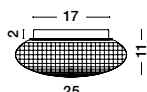

GL 8381241

SENS - 838124
Smoke Chrome Glass
Black Metal
LED E27 1x12 Watt 230 Volt
IP44 Bulb Excluded
D: 25 H: 11 cm

GL 8381231

SENS - 838123
Clear Glass
White Metal
LED E27 1x12 Watt 230 Volt
IP44 Bulb Excluded
D: 25 H: 11 cm

GL 8381221

SENS - 838122
White Glass
White Metal
LED E27 1x12 Watt 230 Volt
IP44 Bulb Excluded
D: 25 H: 11 cm

GL 97382541

CLAM - 9738254
Smoke Chrome Glass
White Metal
LED E27 2x12 Watt 230 Volt
IP44 Bulb Excluded
D: 30 H: 12 cm