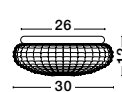

CLAM - 9738255
Clear Glass
White Metal
LED E27 2x12 Watt 230 Volt
IP44 Bulb Excluded
D: 30 H: 12 cm