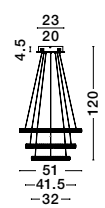

ALSO YOU CAN DO

Adjustable Height

Adjustable Height

Rotating

Rotating

GINEVRA - 9748159

Triac Dimmable
Sandy Black Aluminium
& Acrylic
LED 54 Watt 230 Volt
3350Lm 3000K IP20
D: 60.5 H: 120 cm

GINEVRA - 9748158

Triac Dimmable
Sandy Black Aluminium
& Acrylic
LED 69 Watt 230 Volt
3900Lm 3000K IP20
D: 51 H: 120 cm

GRANIA - 9818513

Sandy Black Aluminium
& Acrylic
LED 6.5 Watt 230 Volt
400Lm 3000K IP20
L: 35 W: 15 H: 4.5 cm

GRANIA - 9818512

Matt Gold Aluminium
& Acrylic
LED 6.5 Watt 230 Volt
400Lm 3000K IP20
L: 35 W: 15 H: 4.5 cm