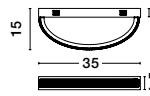

ALSO YOU CAN DO

Adjustable Height

Adjustable Height

Rotating

Rotating

GINEVRA - 9748159

Triac Dimmable
Sandy Black Aluminium
& Acrylic
LED 54 Watt 230 Volt
3350Lm 3000K IP20
D: 60.5 H: 120 cm

GINEVRA - 9748158

Triac Dimmable
Sandy Black Aluminium
& Acrylic
LED 69 Watt 230 Volt
3900Lm 3000K IP20
D: 51 H: 120 cm

GRANIA - 9818513

Sandy Black Aluminium
& Acrylic
LED 6.5 Watt 230 Volt
400Lm 3000K IP20
L: 35 W: 15 H: 4.5 cm