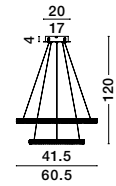

ALSO YOU CAN DO

Adjustable Height

Adjustable Height

Rotating

Rotating

GINEVRA - 9748159

Triac Dimmable
Sandy Black Aluminium
& Acrylic
LED 54 Watt 230 Volt
3350Lm 3000K IP20
D: 60.5 H: 120 cm

GINEVRA - 9748158

Triac Dimmable
Sandy Black Aluminium
& Acrylic
LED 69 Watt 230 Volt
3900Lm 3000K IP20
D: 51 H: 120 cm

GRANIA - 9818513

Sandy Black Aluminium
& Acrylic
LED 6.5 Watt 230 Volt
400Lm 3000K IP20
L: 35 W: 15 H: 4.5 cm

GRANIA - 9818512

Matt Gold Aluminium
& Acrylic
LED 6.5 Watt 230 Volt
400Lm 3000K IP20
L: 35 W: 15 H: 4.5 cm