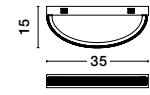

GRANIA - 9818512

Matt Gold Aluminium
& Acrylic
LED 6.5 Watt 230 Volt
400Lm 3000K IP20
L: 35 W: 15 H: 4.5 cm