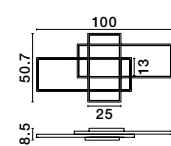

Adjustable Height

CLEA - 9756719 · Changing CCT & Dimming
(2700-3500-5000K)

Sandy Black Aluminium & Acrylic
LED 59 Watt 220-240 Volt
2129Lm IP20
Included Remote Control
L: 80 W: 38 H: 120 cm

CLEA - 9756720 · Changing CCT & Dimming
(2700-3500-5000K)

Sandy Black Aluminium & Acrylic
LED 58 Watt 220-240 Volt
3455Lm IP20
Included Remote Control
L: 100 W: 50.7 H: 8.5 cm

CLEA - 9756721 · Changing CCT & Dimming
(2700-3500-5000K)

Sandy White Aluminium & Acrylic
LED 58 Watt 220-240 Volt
3455Lm IP20
Included Remote Control
L: 100 W: 50.7 H: 8.5 cm