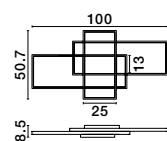

Adjustable Height

CLEA - 9756719 · Changing CCT & Dimming
(2700-3500-5000K)

Sandy Black Aluminium & Acrylic
LED 59 Watt 220-240 Volt
2129Lm IP20
Included Remote Control
L: 80 W: 38 H: 120 cm

CLEA - 9756720 · Changing CCT & Dimming
(2700-3500-5000K)

Sandy Black Aluminium & Acrylic
LED 58 Watt 220-240 Volt
3455Lm IP20
Included Remote Control
L: 100 W: 50.7 H: 8.5 cm

CLEA - 9756721 · Changing CCT & Dimming
(2700-3500-5000K)

Sandy White Aluminium & Acrylic
LED 58 Watt 220-240 Volt
3455Lm IP20
Included Remote Control
L: 100 W: 50.7 H: 8.5 cm