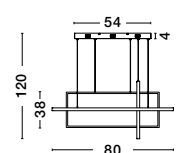

Adjustable Height

CLEA - 9756719 · Changing CCT & Dimming
(2700-3500-5000K)

Sandy Black Aluminium & Acrylic
LED 59 Watt 220-240 Volt
2129Lm IP20
Included Remote Control
L: 80 W: 38 H: 120 cm

CLEA - 9756720 · Changing CCT & Dimming
(2700-3500-5000K)

Sandy Black Aluminium & Acrylic
LED 58 Watt 220-240 Volt
3455Lm IP20
Included Remote Control
L: 100 W: 50.7 H: 8.5 cm

CLEA - 9756721 · Changing CCT & Dimming
(2700-3500-5000K)

Sandy White Aluminium & Acrylic
LED 58 Watt 220-240 Volt
3455Lm IP20
Included Remote Control
L: 100 W: 50.7 H: 8.5 cm