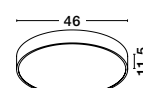

ET 97567221

SOTTO - 9756722

CCT Dimmable

Sandy Black Aluminium
& Acrylic
LED 40 Watt 220-240 Volt
1964Lm 2700-3500-5000K IP20
Included Remote Control
D: 46 H: 11.5 cm

ET 97567221

SOTTO - 9756723

CCT Dimmable

Sandy White Aluminium
& Acrylic
LED 40 Watt 220-240 Volt
1964Lm 2700-3500-5000K IP20
Included Remote Control
D: 46 H: 11.5 cm

9756722-9756723
Included
Remote control