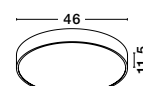

SOTTO - 9756722

CCT Dimmable

Sandy Black Aluminium
& Acrylic
LED 40 Watt 220-240 Volt
1964Lm 2700-3500-5000K IP20
Included Remote Control
D: 46 H: 11.5 cm