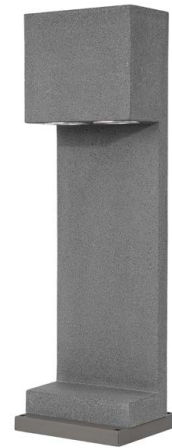

IP65

GRANTE . 9790021

Gray Concrete & Aluminium
LED 5 Watt 365Lm 3000K
220-240 Volt IP65
L: 12 W: 12 H: 53 cm

GRANTE . 9790022

Gray Concrete & Aluminium
LED GU10 2x10 Watt
100-240 Volt
Bulb Excluded IP65
L: 20 W: 12 H: 60 cm

BARCO . 9540207

Gray Cement
Glass Diffuser
LED 6 Watt 450Lm
3000K 120-230V IP65
L: 12 W: 12 H: 25 cm

BARCO . 9540208

Gray Cement
Glass Diffuser
LED 6 Watt 450Lm
3000K 120-230V IP65
L: 12 W: 12 H: 60 cm