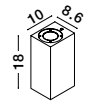

**FUENTO . 9790541**

White Sandstone  
Glass Diffuser  
LED GU10 1x7 Watt IP65  
100-240 Volt Bulb Excluded  
Light Down  
L: 8.6 W: 10 H: 12 cm

**FUENTO . 9790542**

Gray Concrete  
Glass Diffuser  
LED GU10 1x7 Watt IP65  
100-240 Volt Bulb Excluded  
Light Down  
L: 8.6 W: 10 H: 12 cm

**FUENTO . 9790551**

White Sandstone  
Glass Diffuser  
LED GU10 2x7 Watt IP65  
100-240 Volt Bulb Excluded  
Light Up & Down  
L: 8.6 W: 10 H: 18 cm

**FUENTO . 9790552**

Gray Concrete  
Glass Diffuser  
LED GU10 2x7 Watt IP65  
100-240 Volt Bulb Excluded  
Light Up & Down  
L: 8.6 W: 10 H: 18 cm

IP65

**EMILE . 9540209**

Gray Cement  
Glass Diffuser  
LED 5 Watt 200Lm  
3000K 120-230V IP65  
Light Down  
L: 9 W: 9.7 H: 11.2 cm