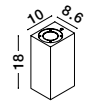

FUENTO . 9790541

White Sandstone
Glass Diffuser
LED GU10 1x7 Watt IP65
100-240 Volt Bulb Excluded
Light Down
L: 8.6 W: 10 H: 12 cm

FUENTO . 9790542

Gray Concrete
Glass Diffuser
LED GU10 1x7 Watt IP65
100-240 Volt Bulb Excluded
Light Down
L: 8.6 W: 10 H: 12 cm

FUENTO . 9790551

White Sandstone
Glass Diffuser
LED GU10 2x7 Watt IP65
100-240 Volt Bulb Excluded
Light Up & Down
L: 8.6 W: 10 H: 18 cm

FUENTO . 9790552

Gray Concrete
Glass Diffuser
LED GU10 2x7 Watt IP65
100-240 Volt Bulb Excluded
Light Up & Down
L: 8.6 W: 10 H: 18 cm